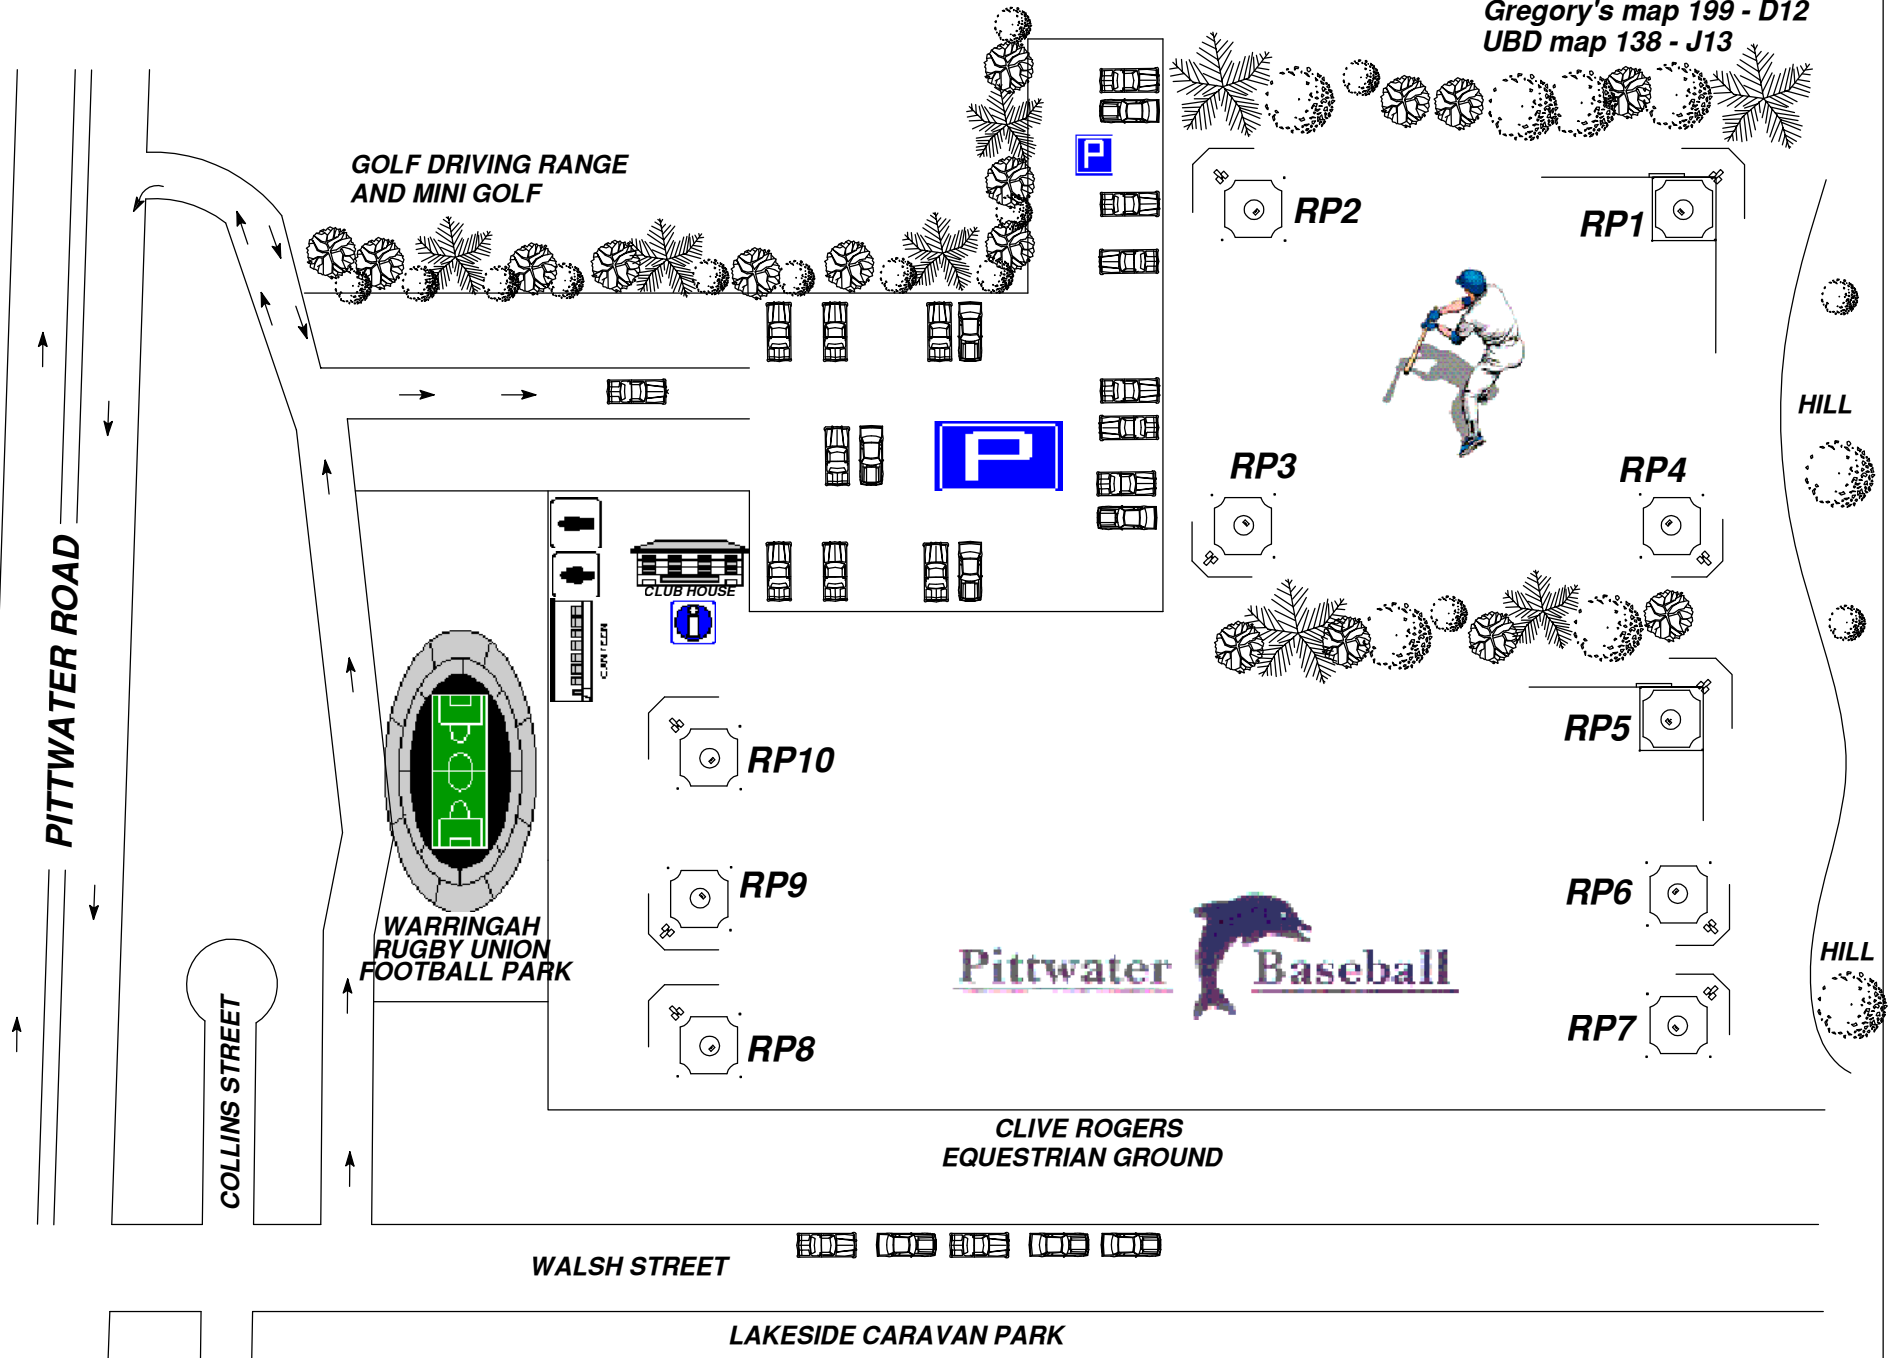

PITTWATER BASEBALL GROUNDS - RAT PARK. NORTH NARRABEEN

Gregory's map 199 - D12
UBD map 138 - J13

GOLF DRIVING RANGE
AND MINI GOLF

PITTWATER ROAD

COLLINS STREET

CLUB HOUSE

WARRINGAH
RUGBY UNION
FOOTBALL PARK

RP10

RP9

RP8

RP2

RP1

RP3

RP4

RP5

RP6

RP7

Pittwater  Baseball

CLIVE ROGERS
EQUESTRIAN GROUND

WALSH STREET

LAKESIDE CARAVAN PARK

HILL

HILL