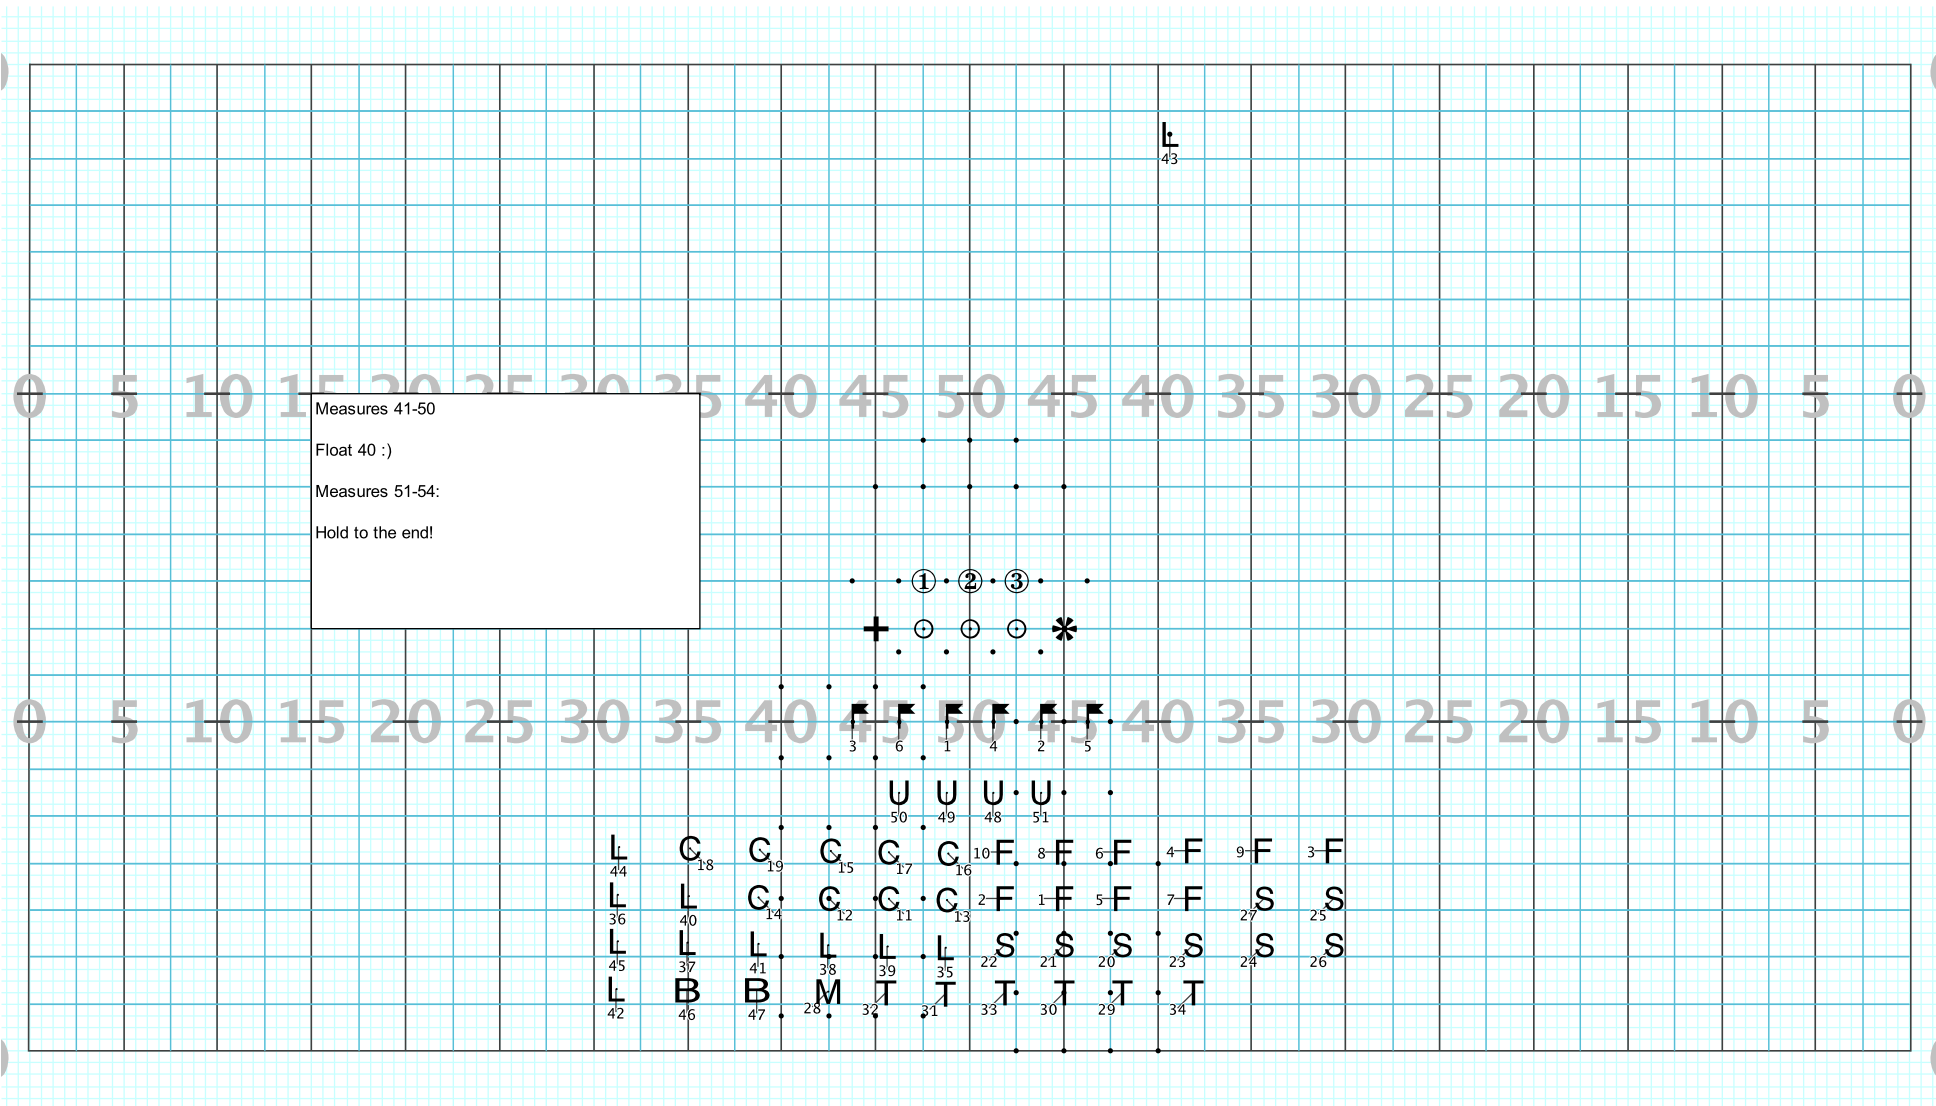

Director Viewpoint

Set #8 Counts: 16 Measures:

Director Viewpoint

Set #9 Counts: 32 Measures:

Director Viewpoint

Set #10 Counts: 32 Measures:

Director Viewpoint

Set #11 Counts: 32 Measures:

Measures 33- 40:
Everyone but Tuba, Flags, and Percussion
8 to 5 steps for 32 counts

Director Viewpoint

Set #12 Counts: 32 Measures:

Director Viewpoint

Set #13 Counts: 32 Measures: