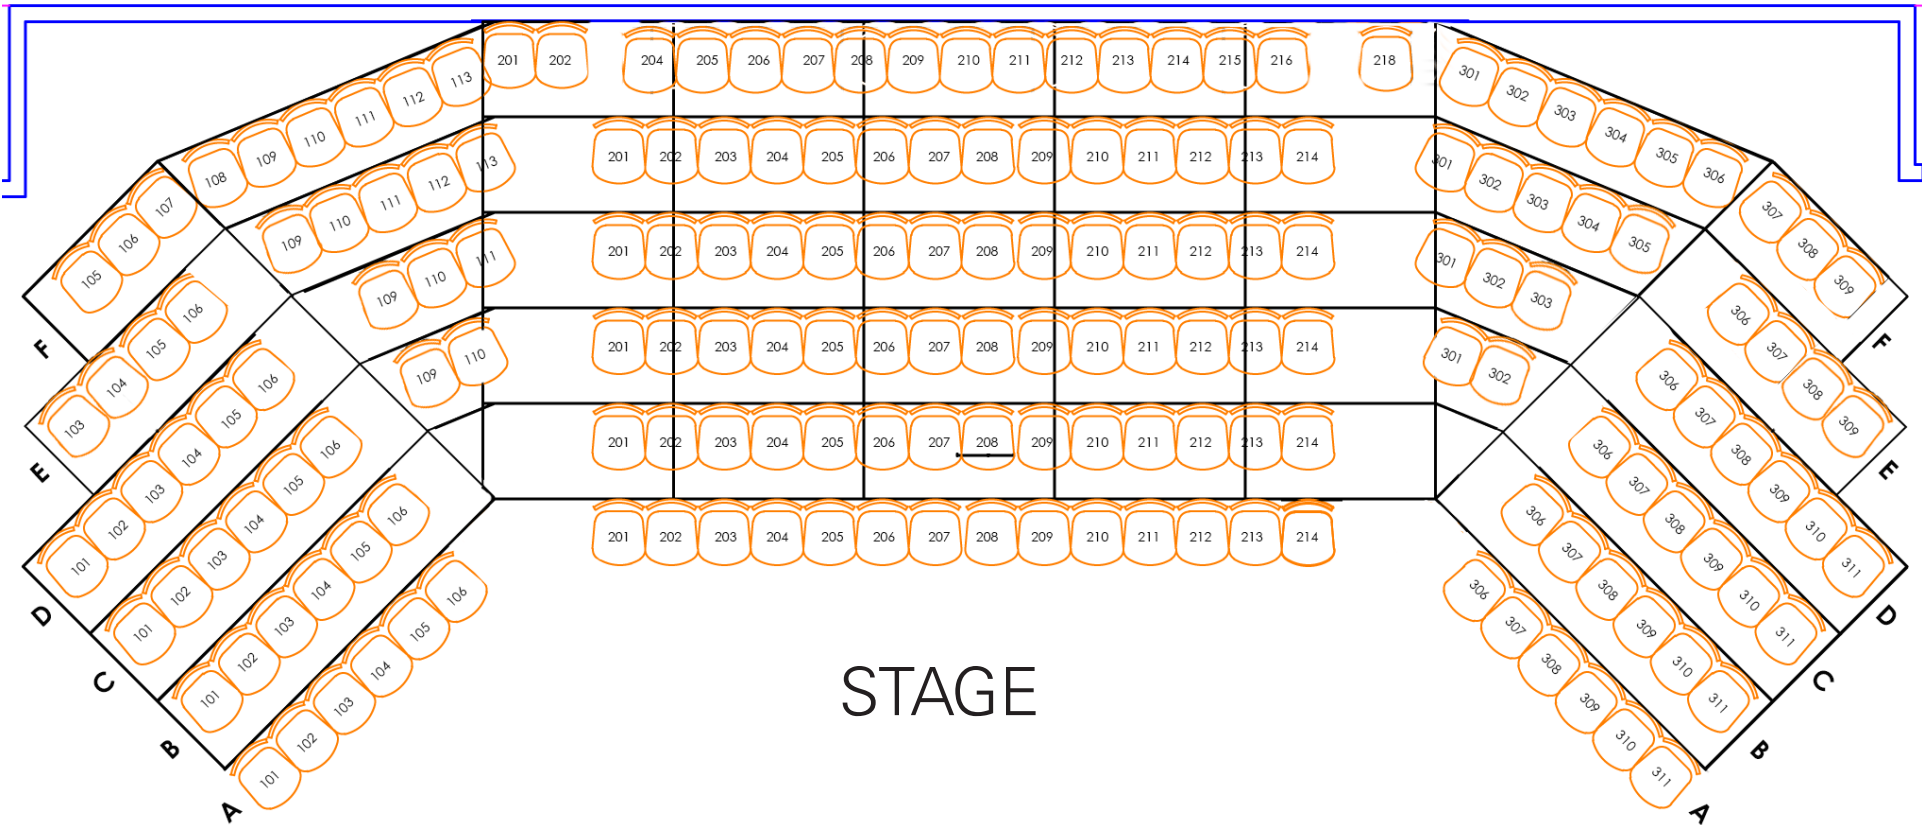

# SEATING MAP

**Studio Theatre** at Walton Arts Center's Nadine Baum Studios  
505 W. Spring Street  
Fayetteville, Arkansas 72701