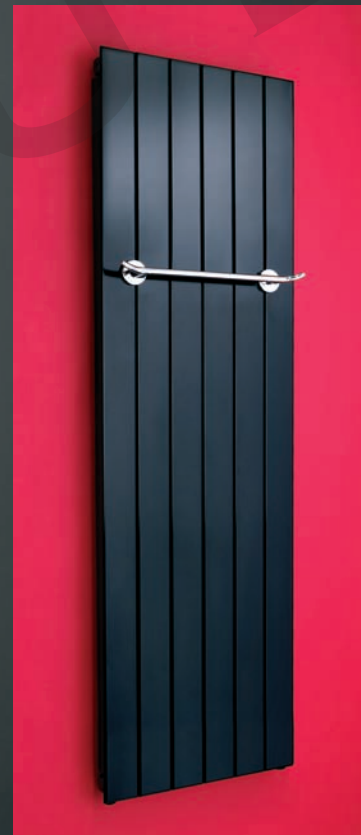

News Flash

Our Design Freedom January 2011 catalogue includes a variety of new products:

- Popular sizes of our B² radiator are now available from stock in a dramatic matt black
- Our floor mounted Classic is now available in a lacquered bare metal finish, shown opposite, which looks particularly striking against exposed brickwork
- Designer magnetic towel rails, suitable for use with our Decorative panel and Flat Panel radiators

We have a wonderful new website which reflects our continuing commitment to design, quality and service. On there you can view any stock model in all our standard colours, and see what it looks like with all the different valve options. And of course there is also all the usual inspirational images and handy technical information expected from Bisque.