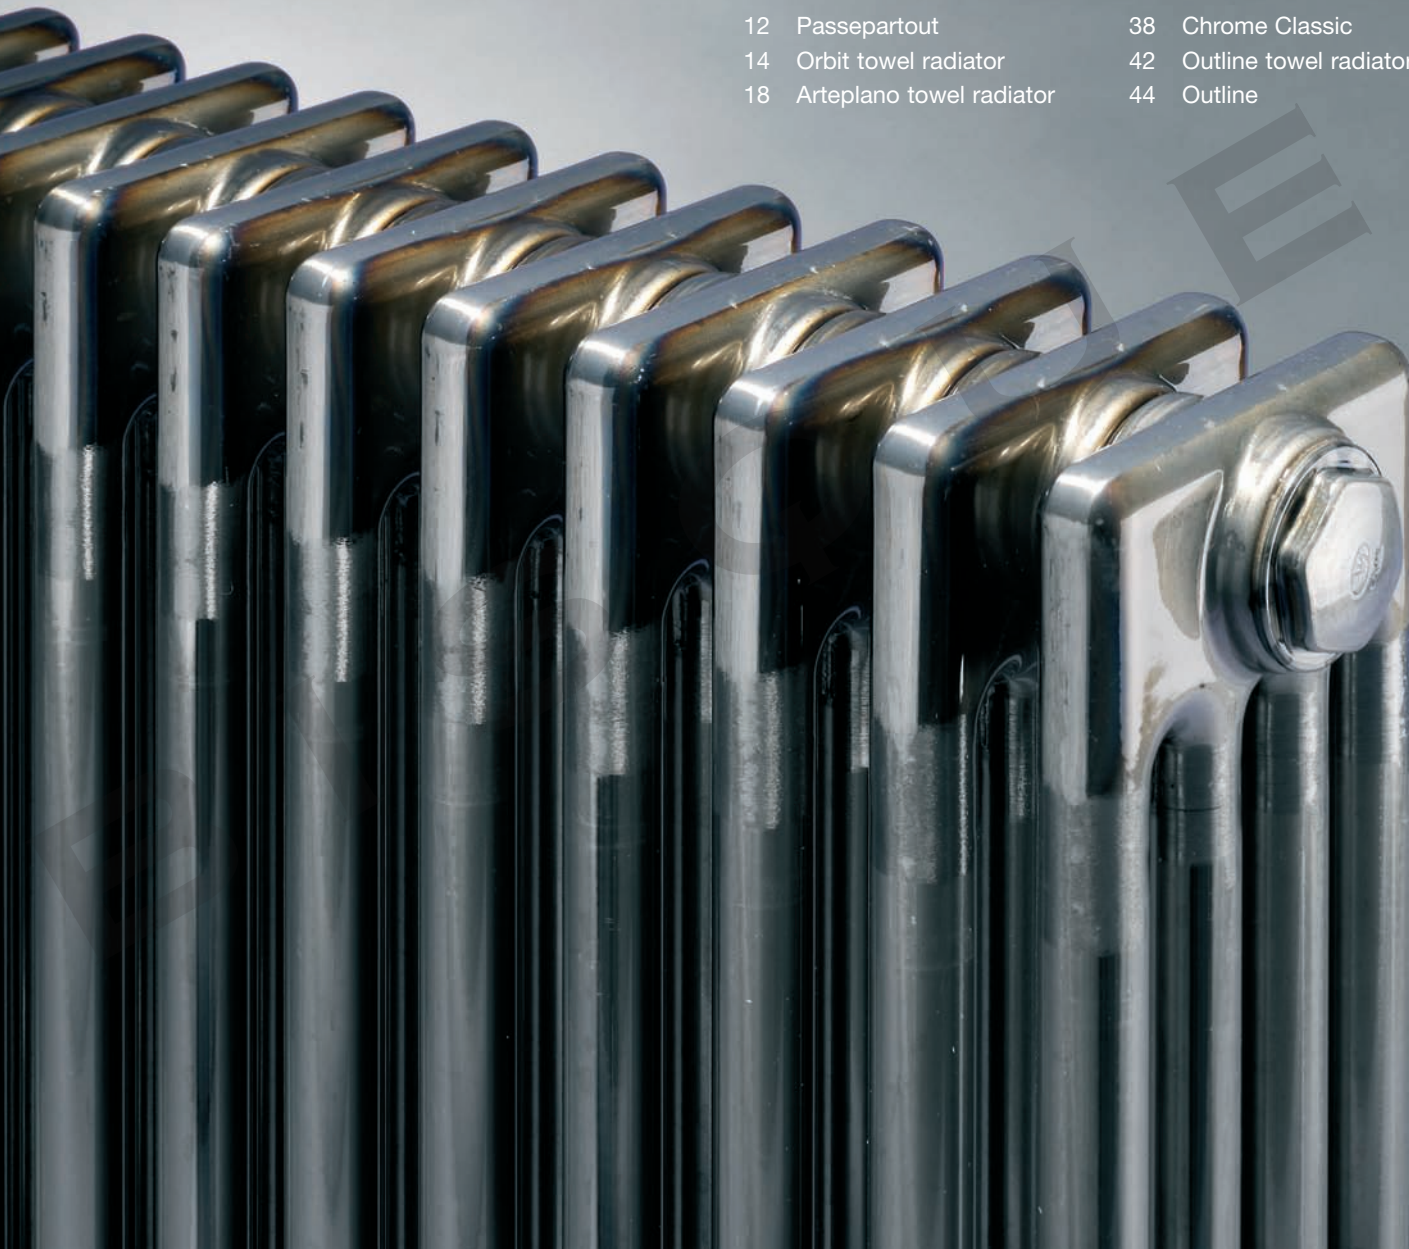

News Flash

Our Design Freedom January 2011 catalogue includes a variety of new products:

- Popular sizes of our B² radiator are now available from stock in a dramatic matt black
- Our floor mounted Classic is now available in a lacquered bare metal finish, shown opposite, which looks particularly striking against exposed brickwork
- Designer magnetic towel rails, suitable for use with our Decorative panel and Flat Panel radiators