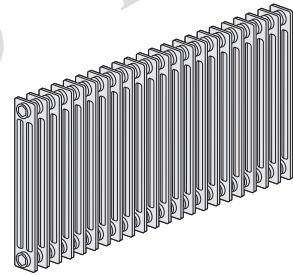

▲
3WS 60-101

height: 600 mm / 24 ins
length: 1042 mm / 41 ins
depth: 100 mm / 4 ins
output: 1269 watts / 4329 btu

chrome: £2599

- VAT must be added to prices
- prices surrounded by a black box indicate stock items
- please allow a minimum 100 mm at each end for valves
- projection from wall to front face: minimum 165 mm - maximum 175 mm
- for pipe centres, please refer to the technical data sheets on our website: www.bisque.co.uk