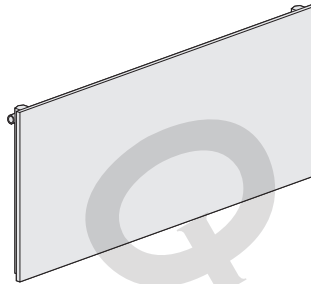

VJ 56-120

height: 601 mm / 24 ins
length: 1213 mm / 48 ins
output: 891 watts / 3038 btu

white: £592
aluminium brushed finish: £770
etched brass: £1507
etched copper: £1507
colours: £740