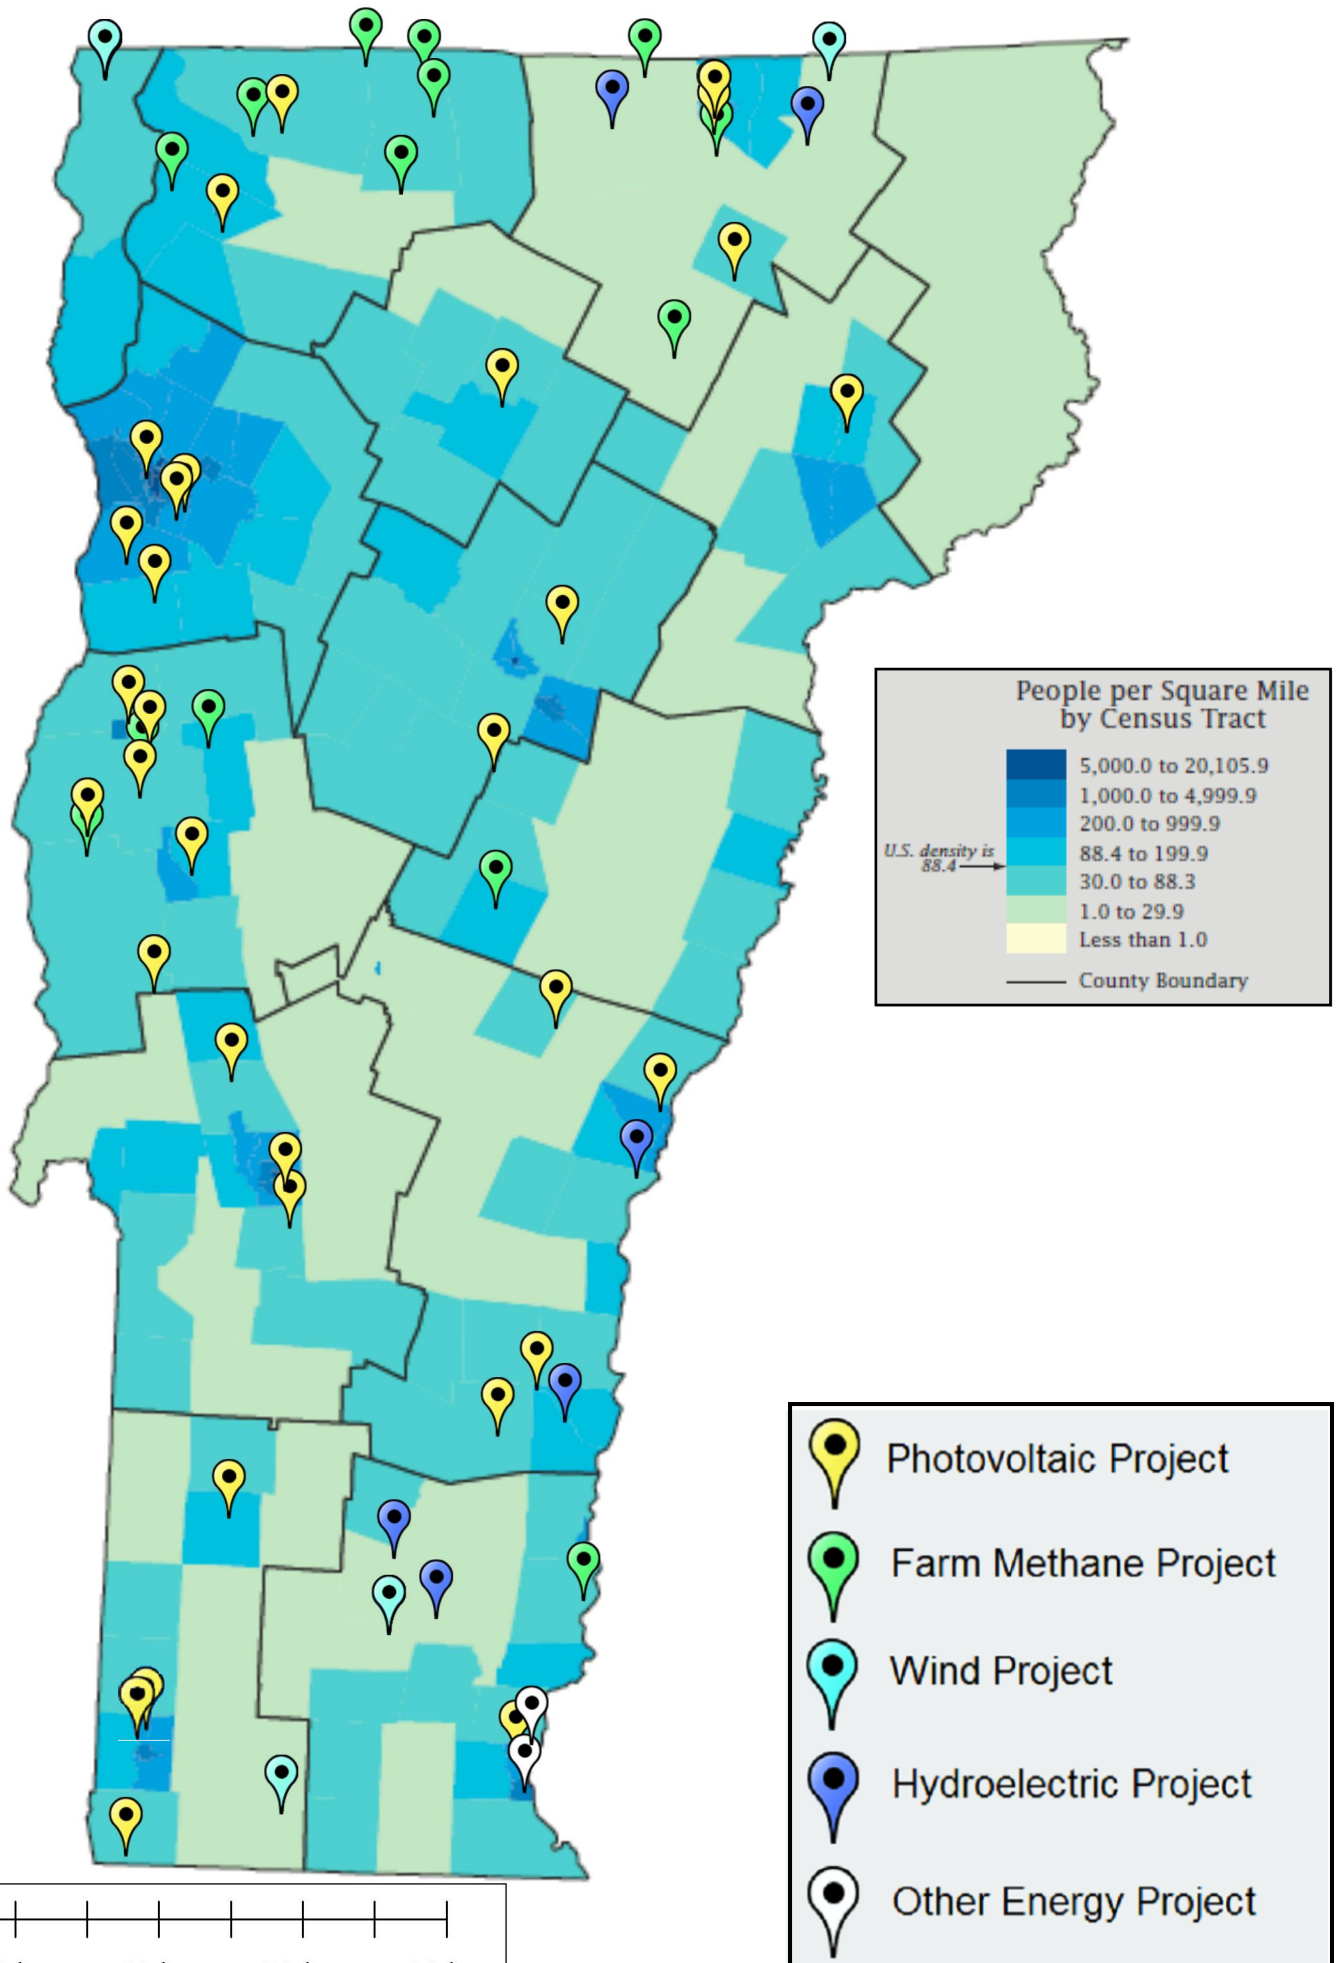

Vermont Standard Offer Projects and Population Density

Map created by Thomas Melone