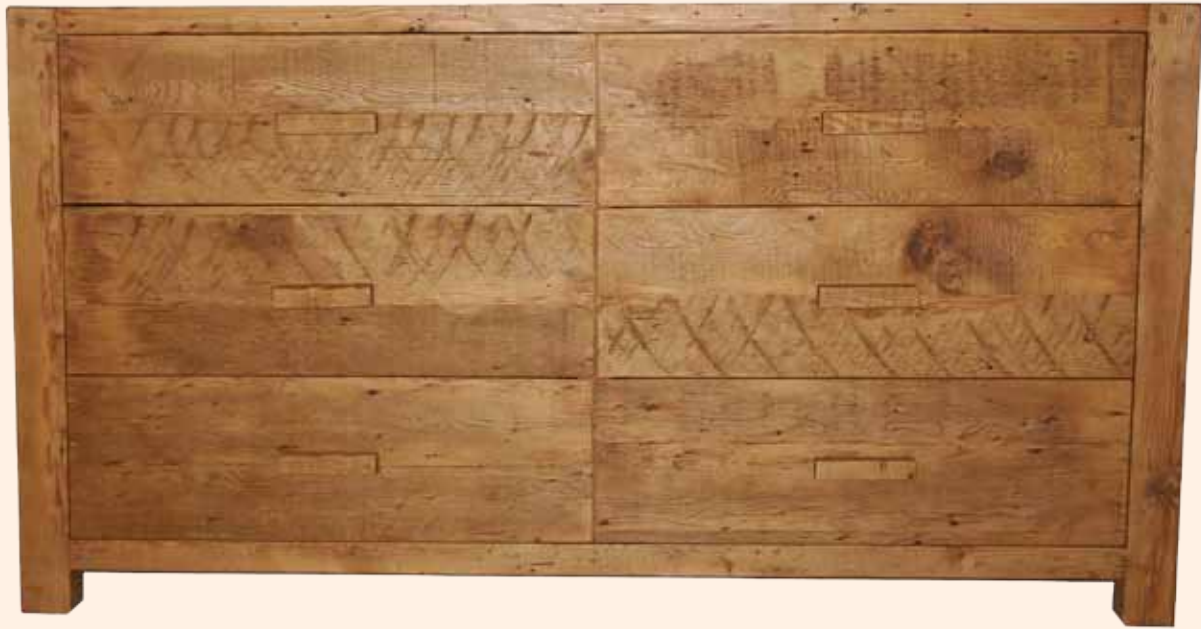

Antico

Lake Six-Drawer Dresser

MDRE-106

W: 72" D: 20" H: 38"