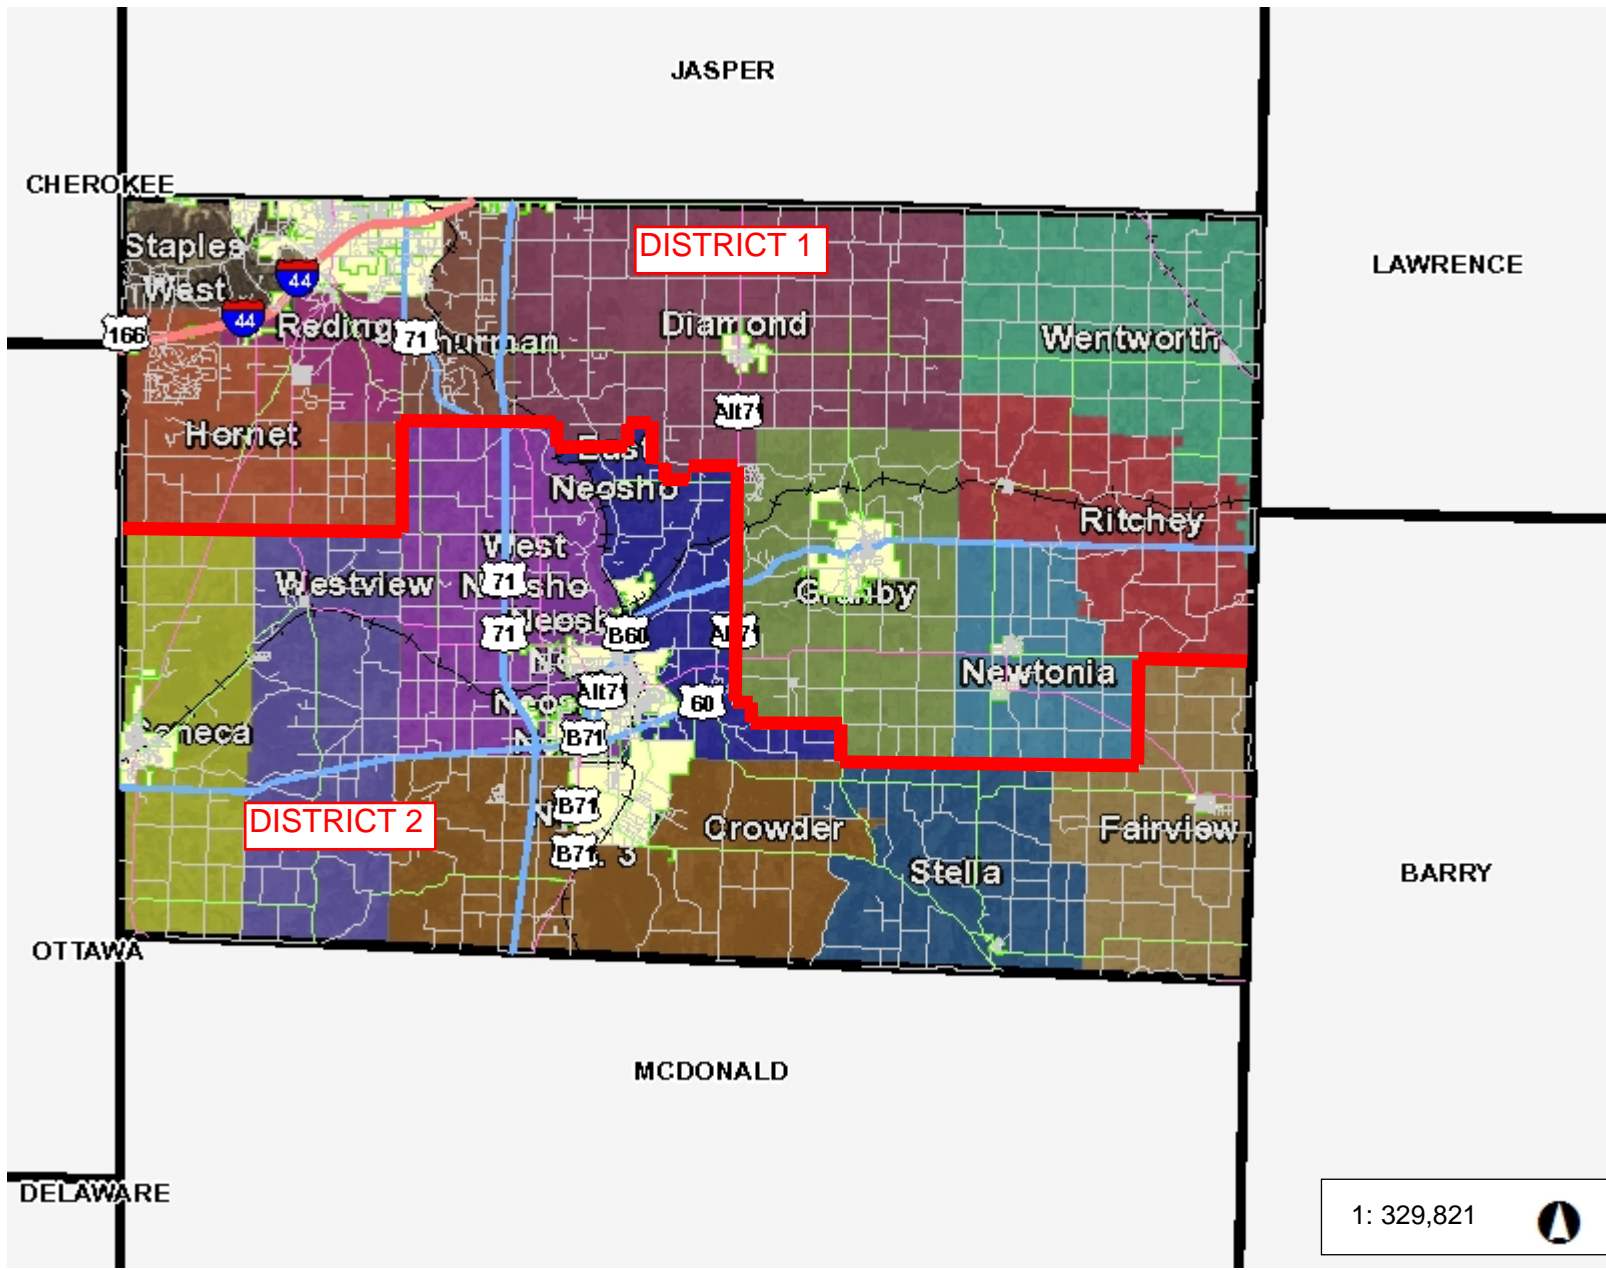

Newton County, MO

Legend

- Road
 - County Roads / City Streets
 - Interstate Highway
 - US Highway
 - Numbered State Highway
 - Lettered State Highway
- Railroad
- Corporate Limit
- County Boundary
- Voting Precinct
 - Crowder
 - Diamond
 - East Neosho
 - Fairview
 - Granby
 - Hornet
 - Neosho No. 3
 - Newtonia
 - Reding
 - Ritchey
 - Seneca
 - Staples
 - Stella
 - Thurman
 - Wentworth
 - West Neosho

1: 329,821

This map is a user generated static output from an Internet mapping site and is for reference only. Data layers that appear on this map may or may not be accurate, current, or otherwise reliable.
THIS MAP IS NOT TO BE USED FOR NAVIGATION