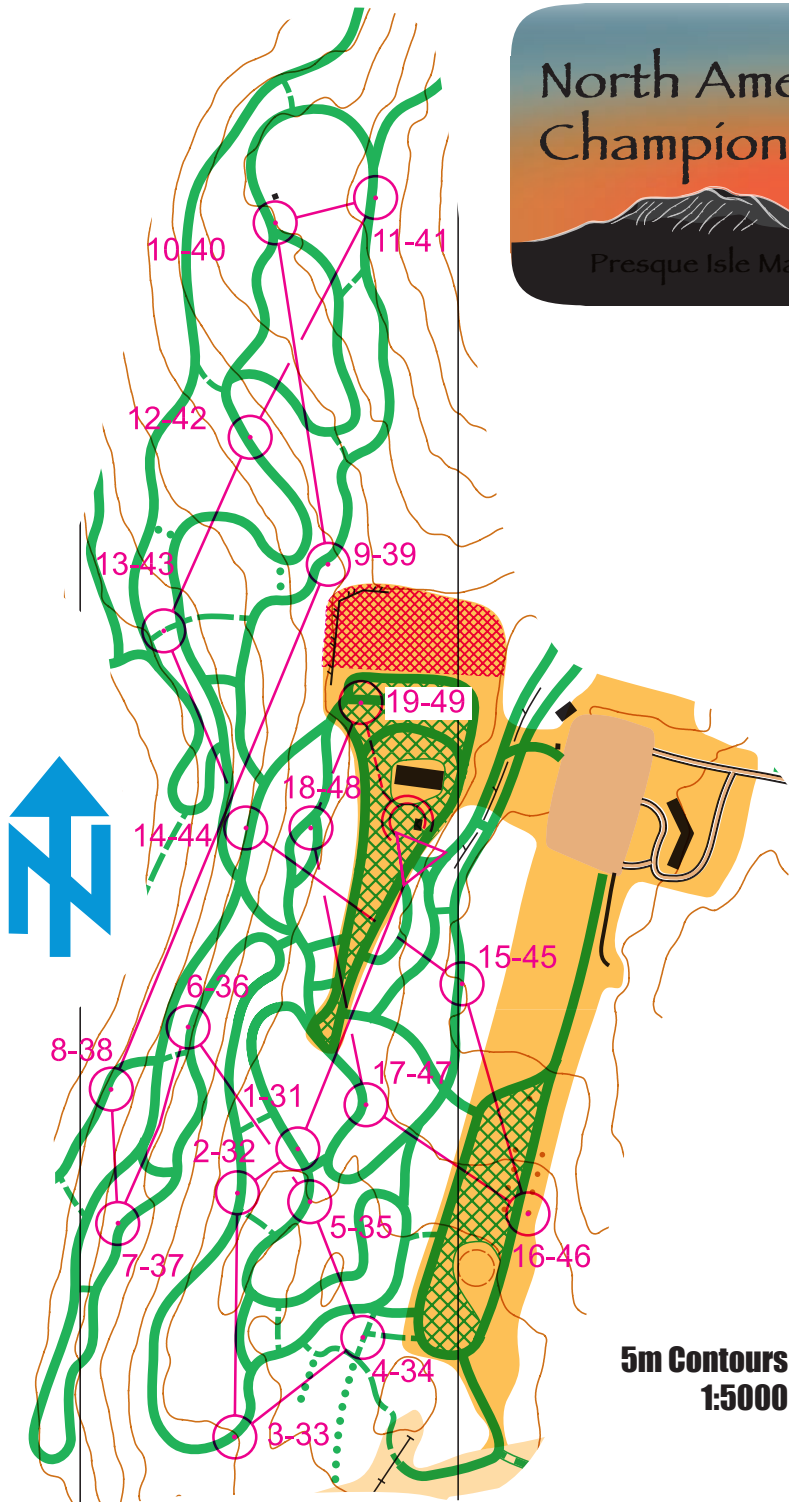

# North American Ski Orienteering Championships 2016

# 2016

Presque Isle Maine

# Blue

# Sprint

5m Contours  
1:5000