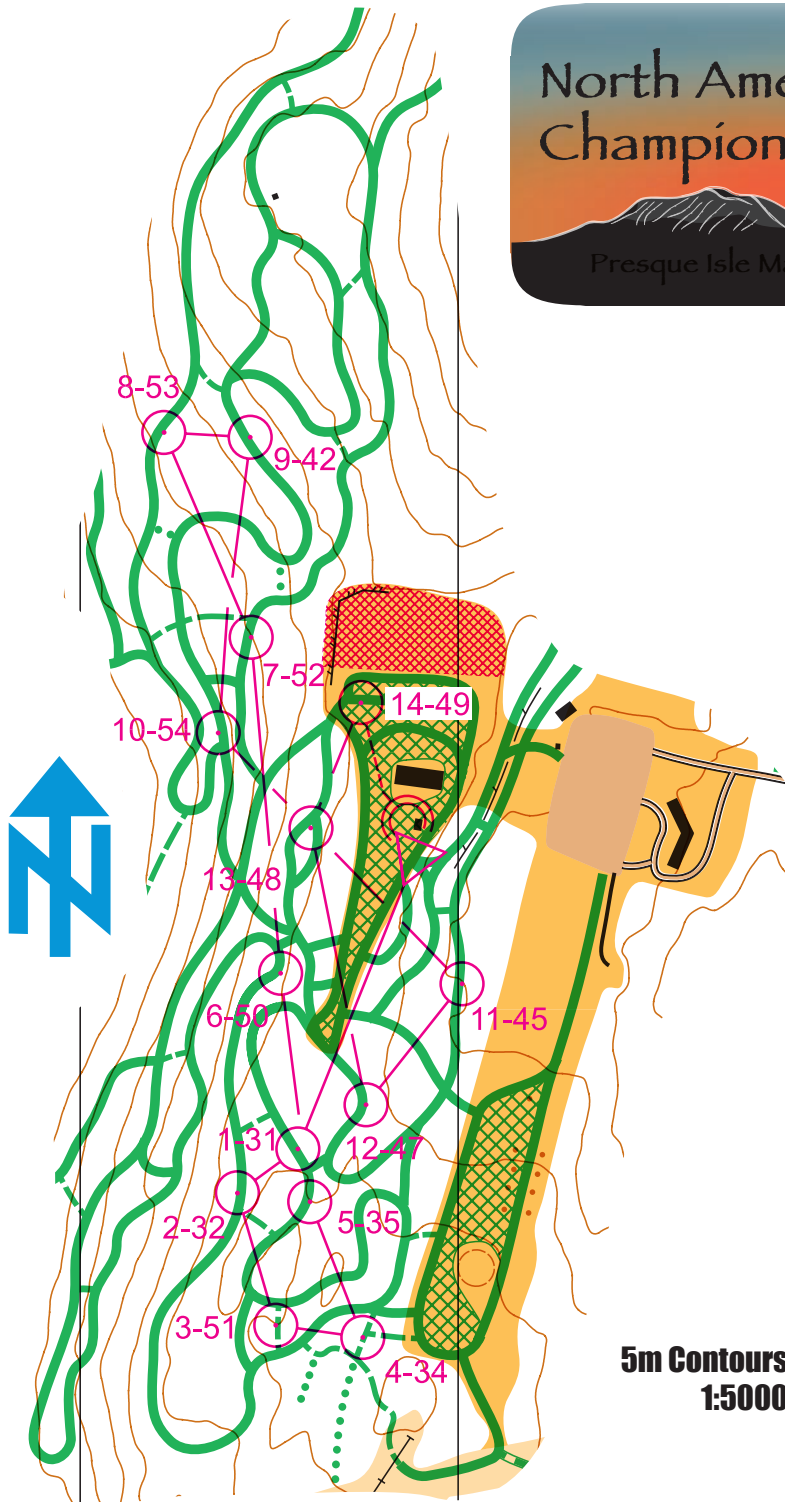

North American Ski Orienteering Championships

2016

Presque Isle Maine

Green

Sprint