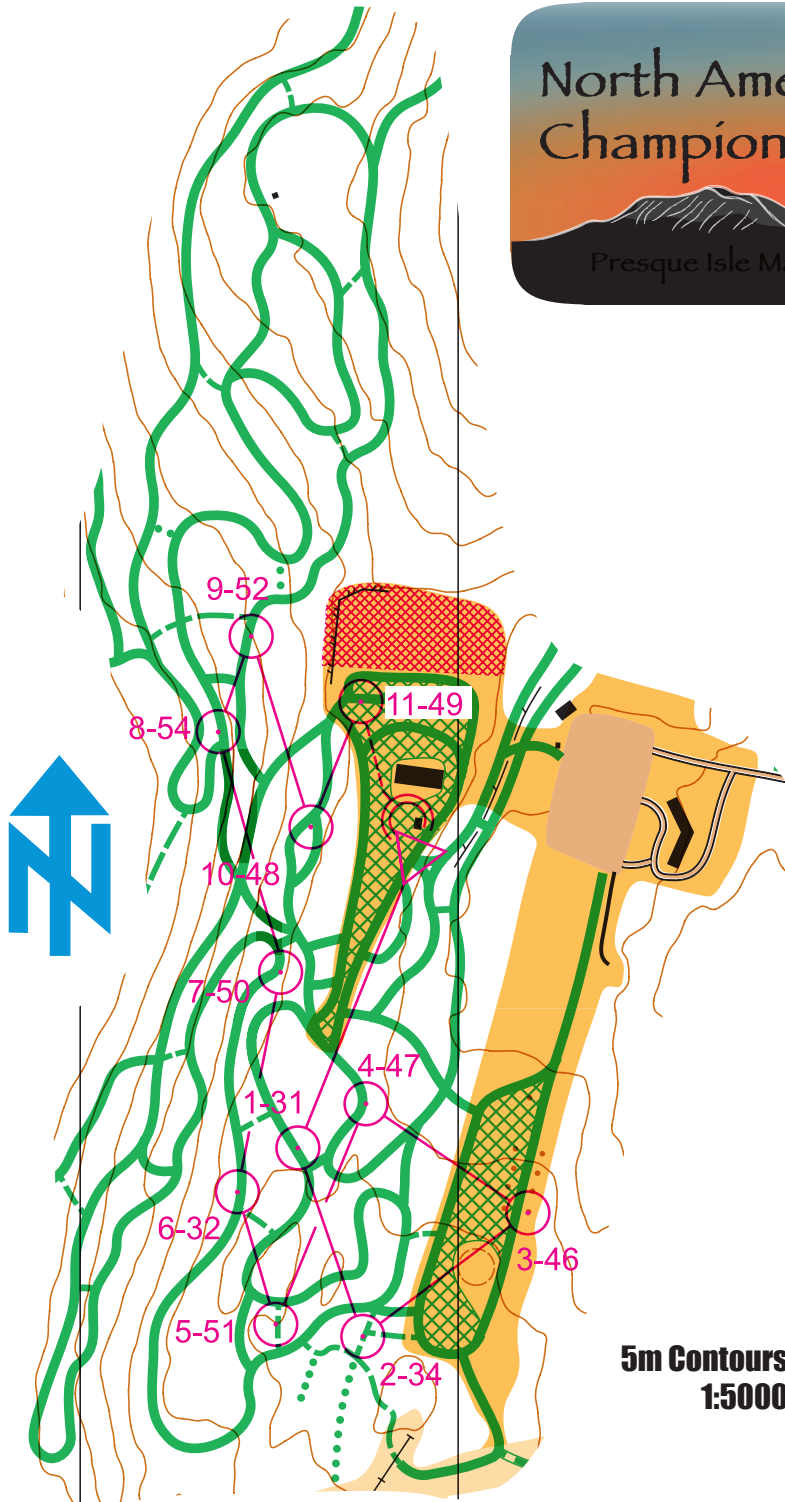

North American Ski Orienteering Championships 2016

2016

Presque Isle Maine

Orange

Sprint

5m Contours
1:5000