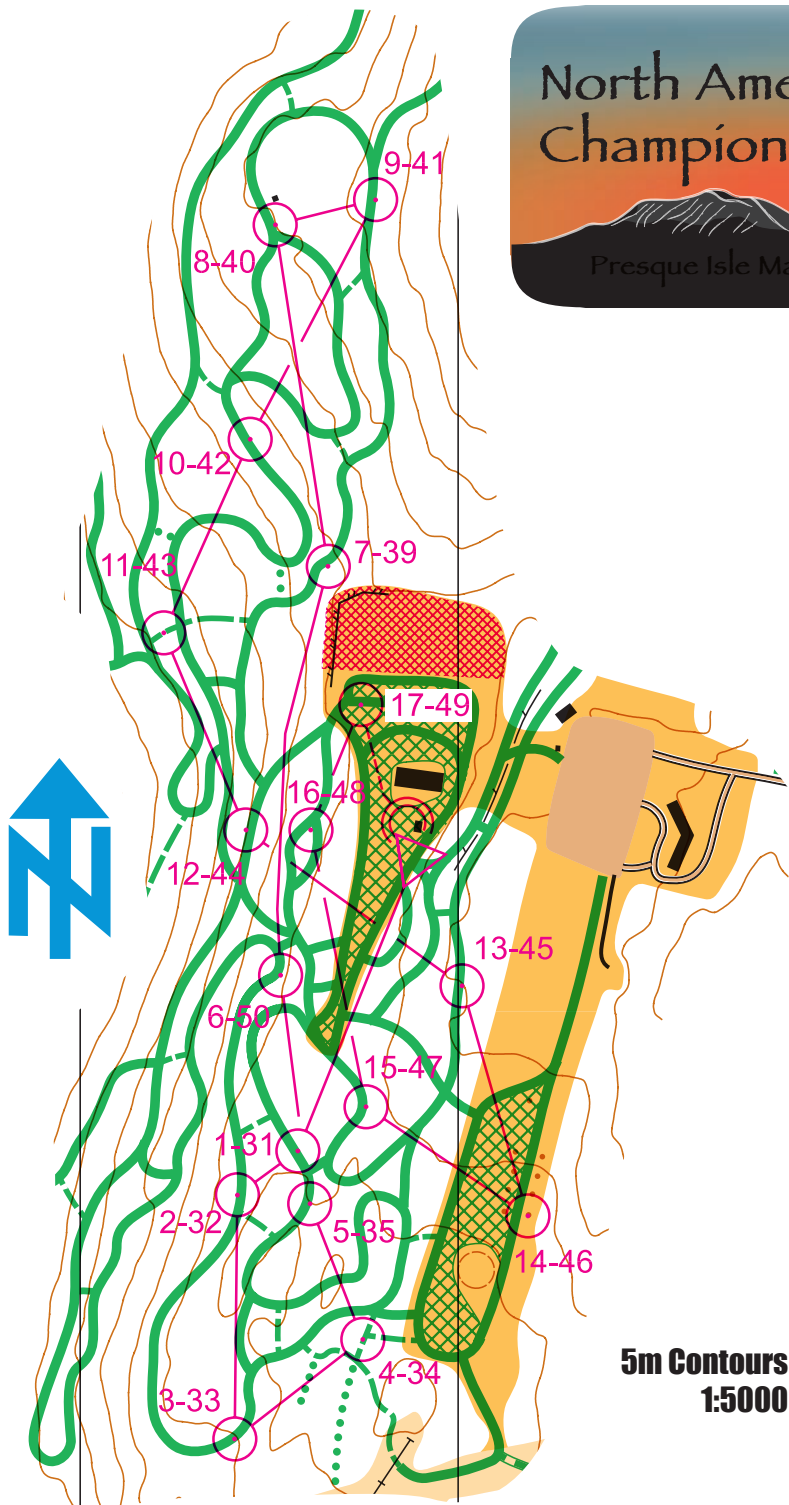

North American Ski Orienteering Championships

2016

Presque Isle Maine

Red

Sprint

5m Contours
1:5000