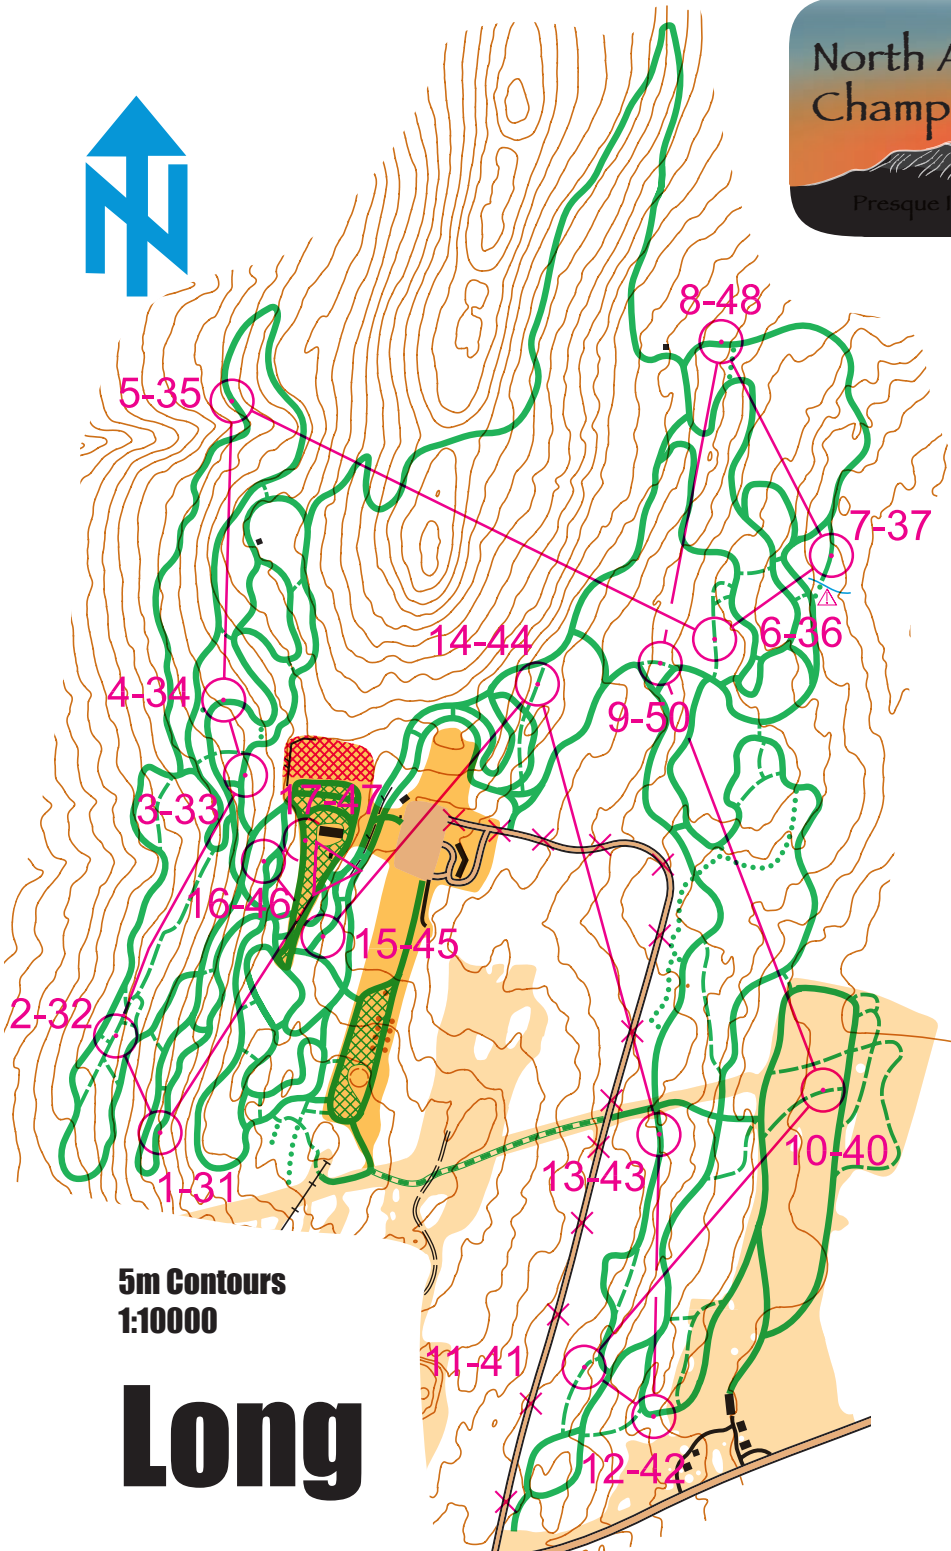

North American Ski Orienteering Championships 2016

Presque Isle Maine

5m Contours
1:10000

Long

Blue-1