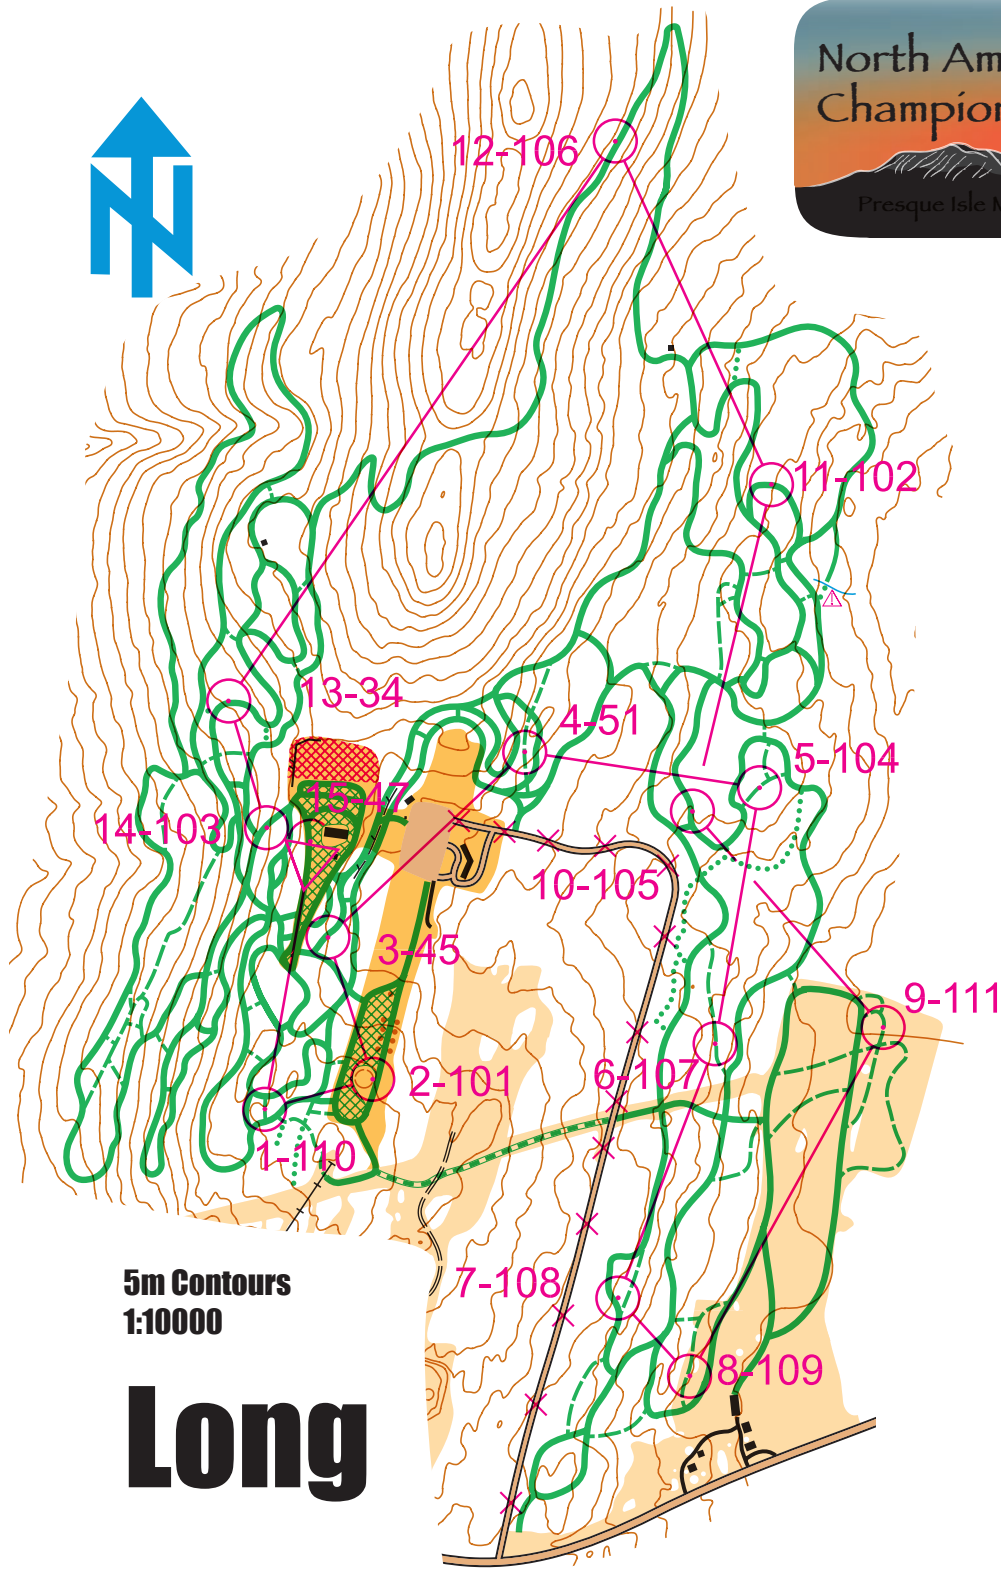

North American Ski Orienteering Championships 2016

Presque Isle Maine

5m Contours
1:10000

Long

Blue-2