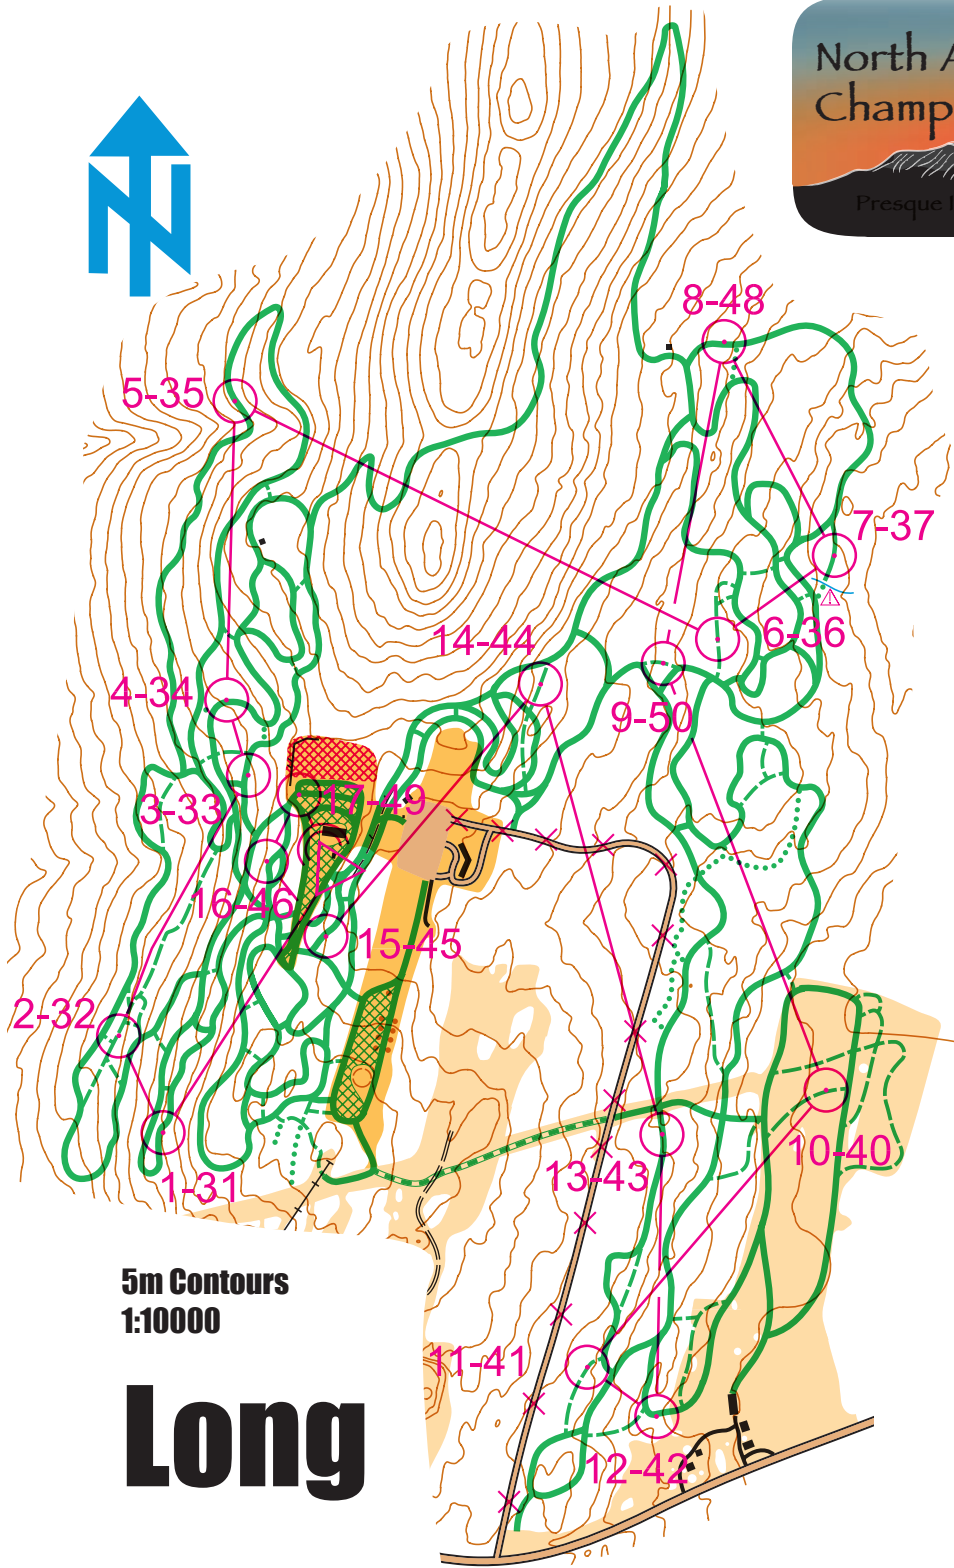

North American Ski Orienteering Championships 2016

Presque Isle Maine

5m Contours
1:10000

Long

Green