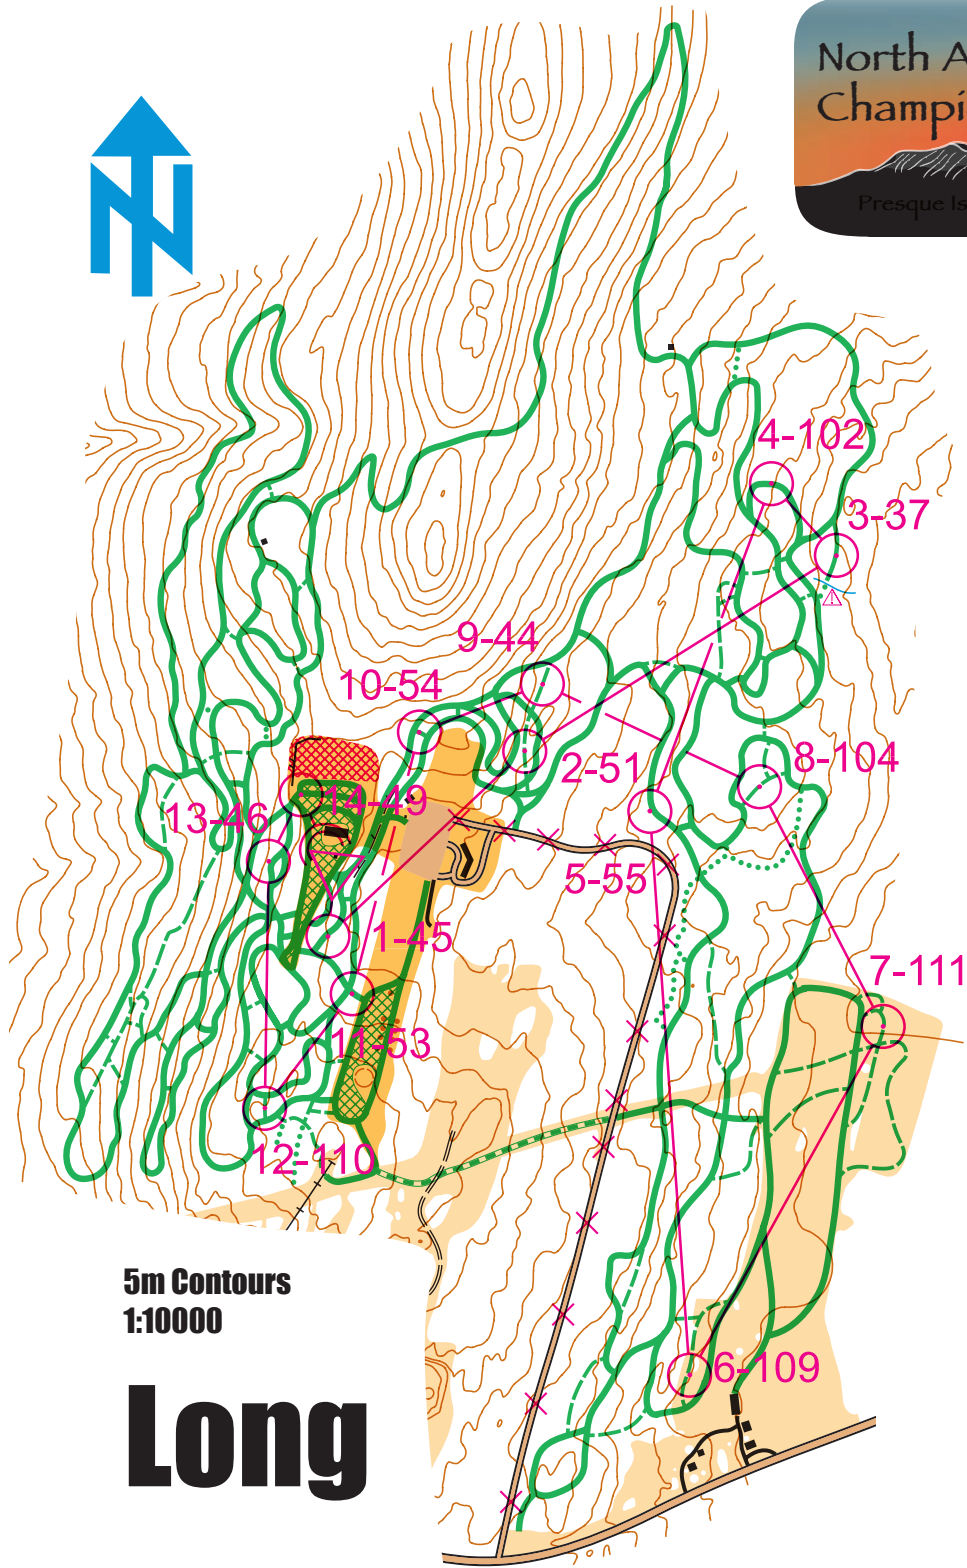

# North American Ski Orienteering Championships 2016

Presque Isle Maine

5m Contours  
1:10000

# Long

# Orange