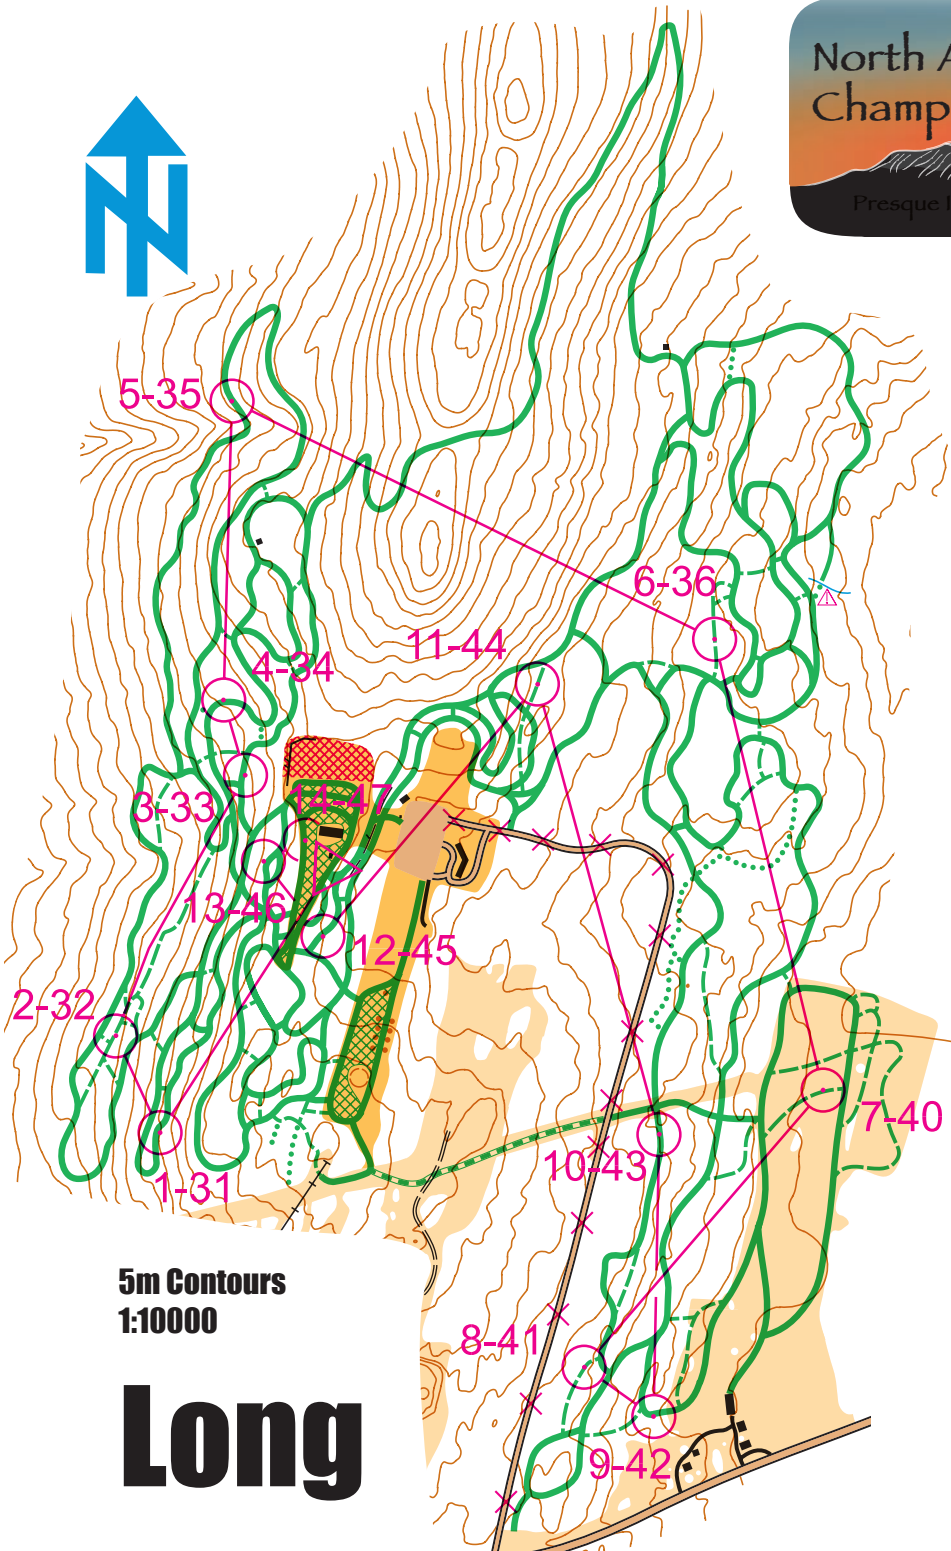

North American Ski Orienteering Championships 2016

Presque Isle Maine

5m Contours
1:10000

Long

Red-1