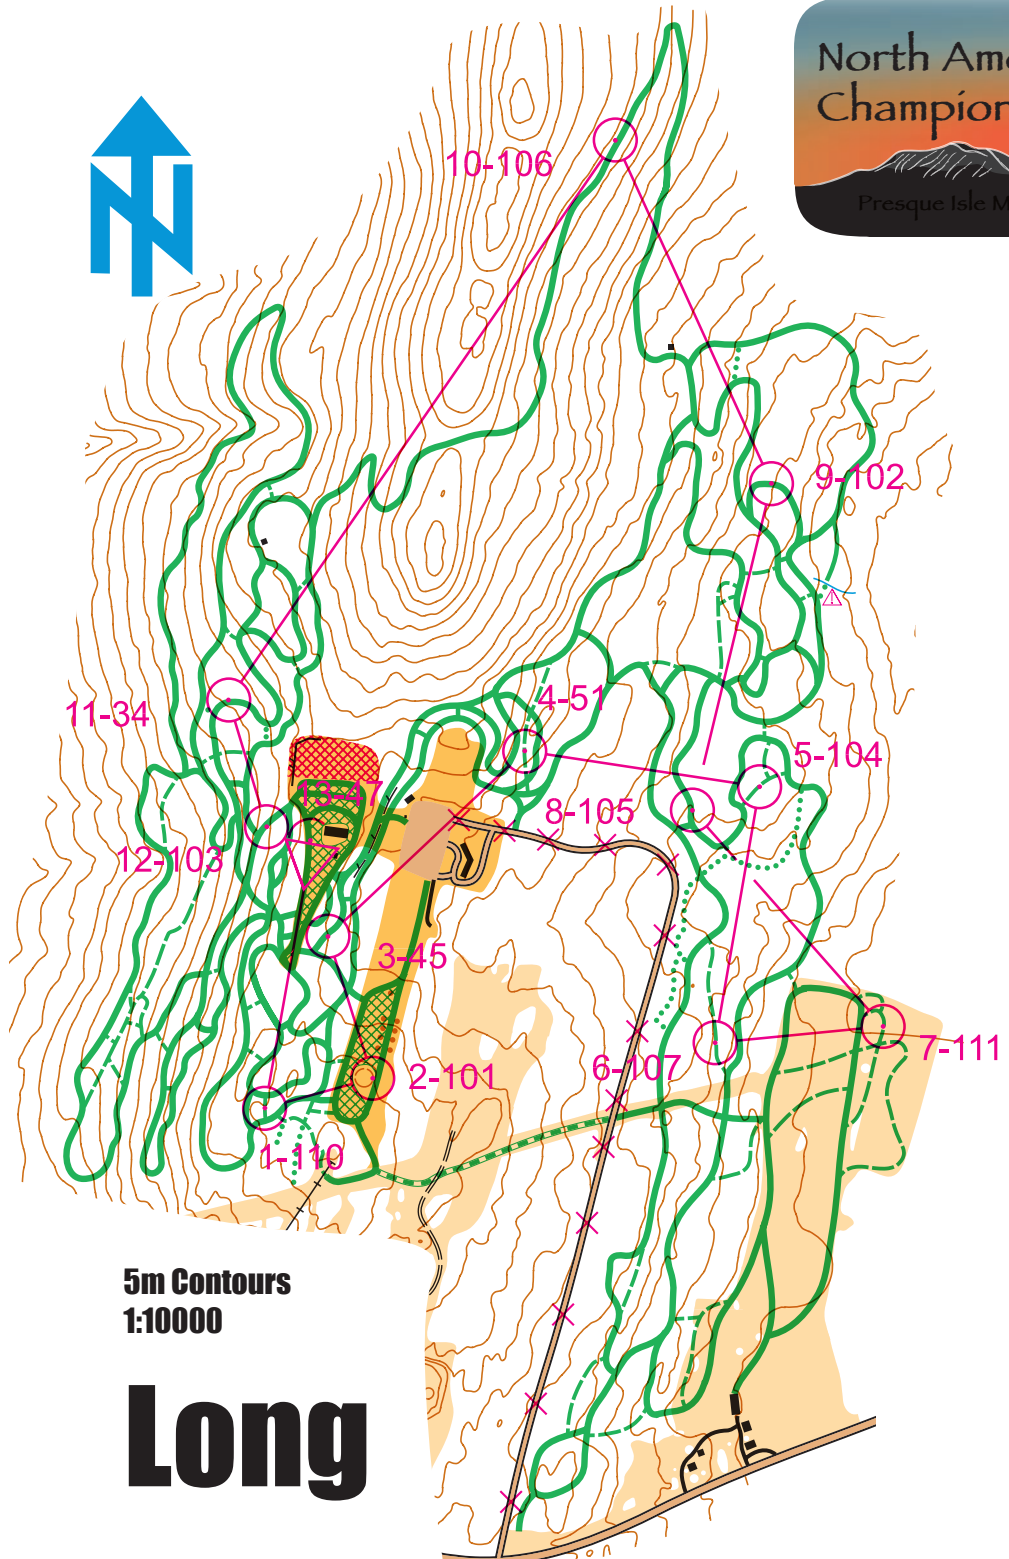

North American Ski Orienteering Championships 2016

Presque Isle Maine

5m Contours
1:10000

Long

Red-2