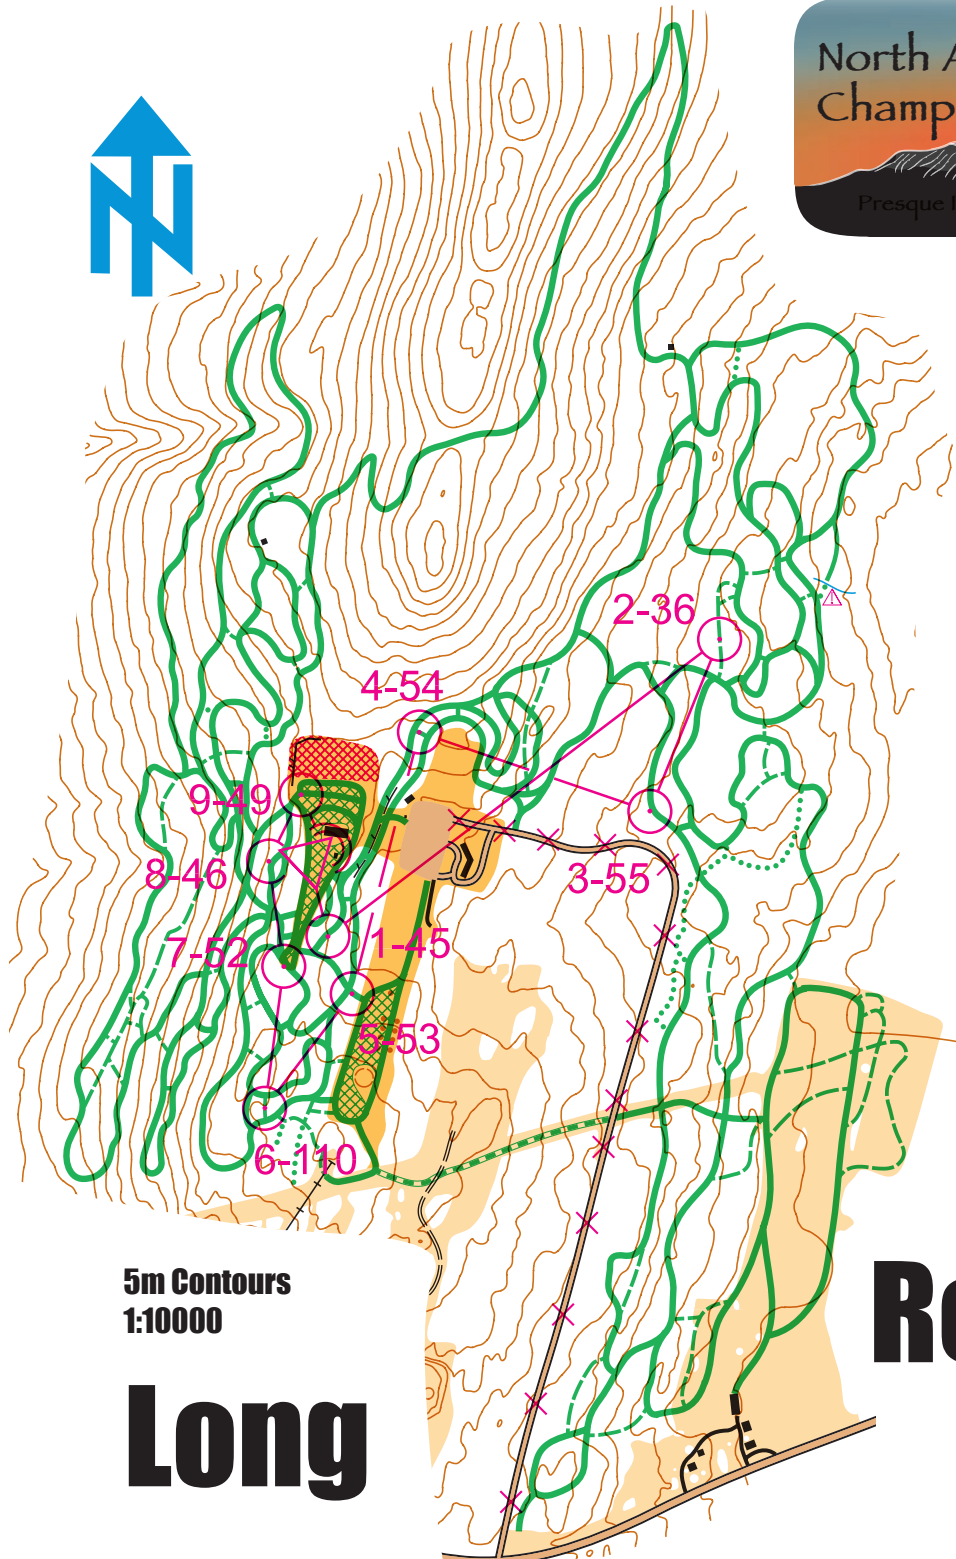

# North American Ski Orienteering Championships 2016

Presque Isle Maine

5m Contours  
1:10000

# Long

# Red/Blue-3