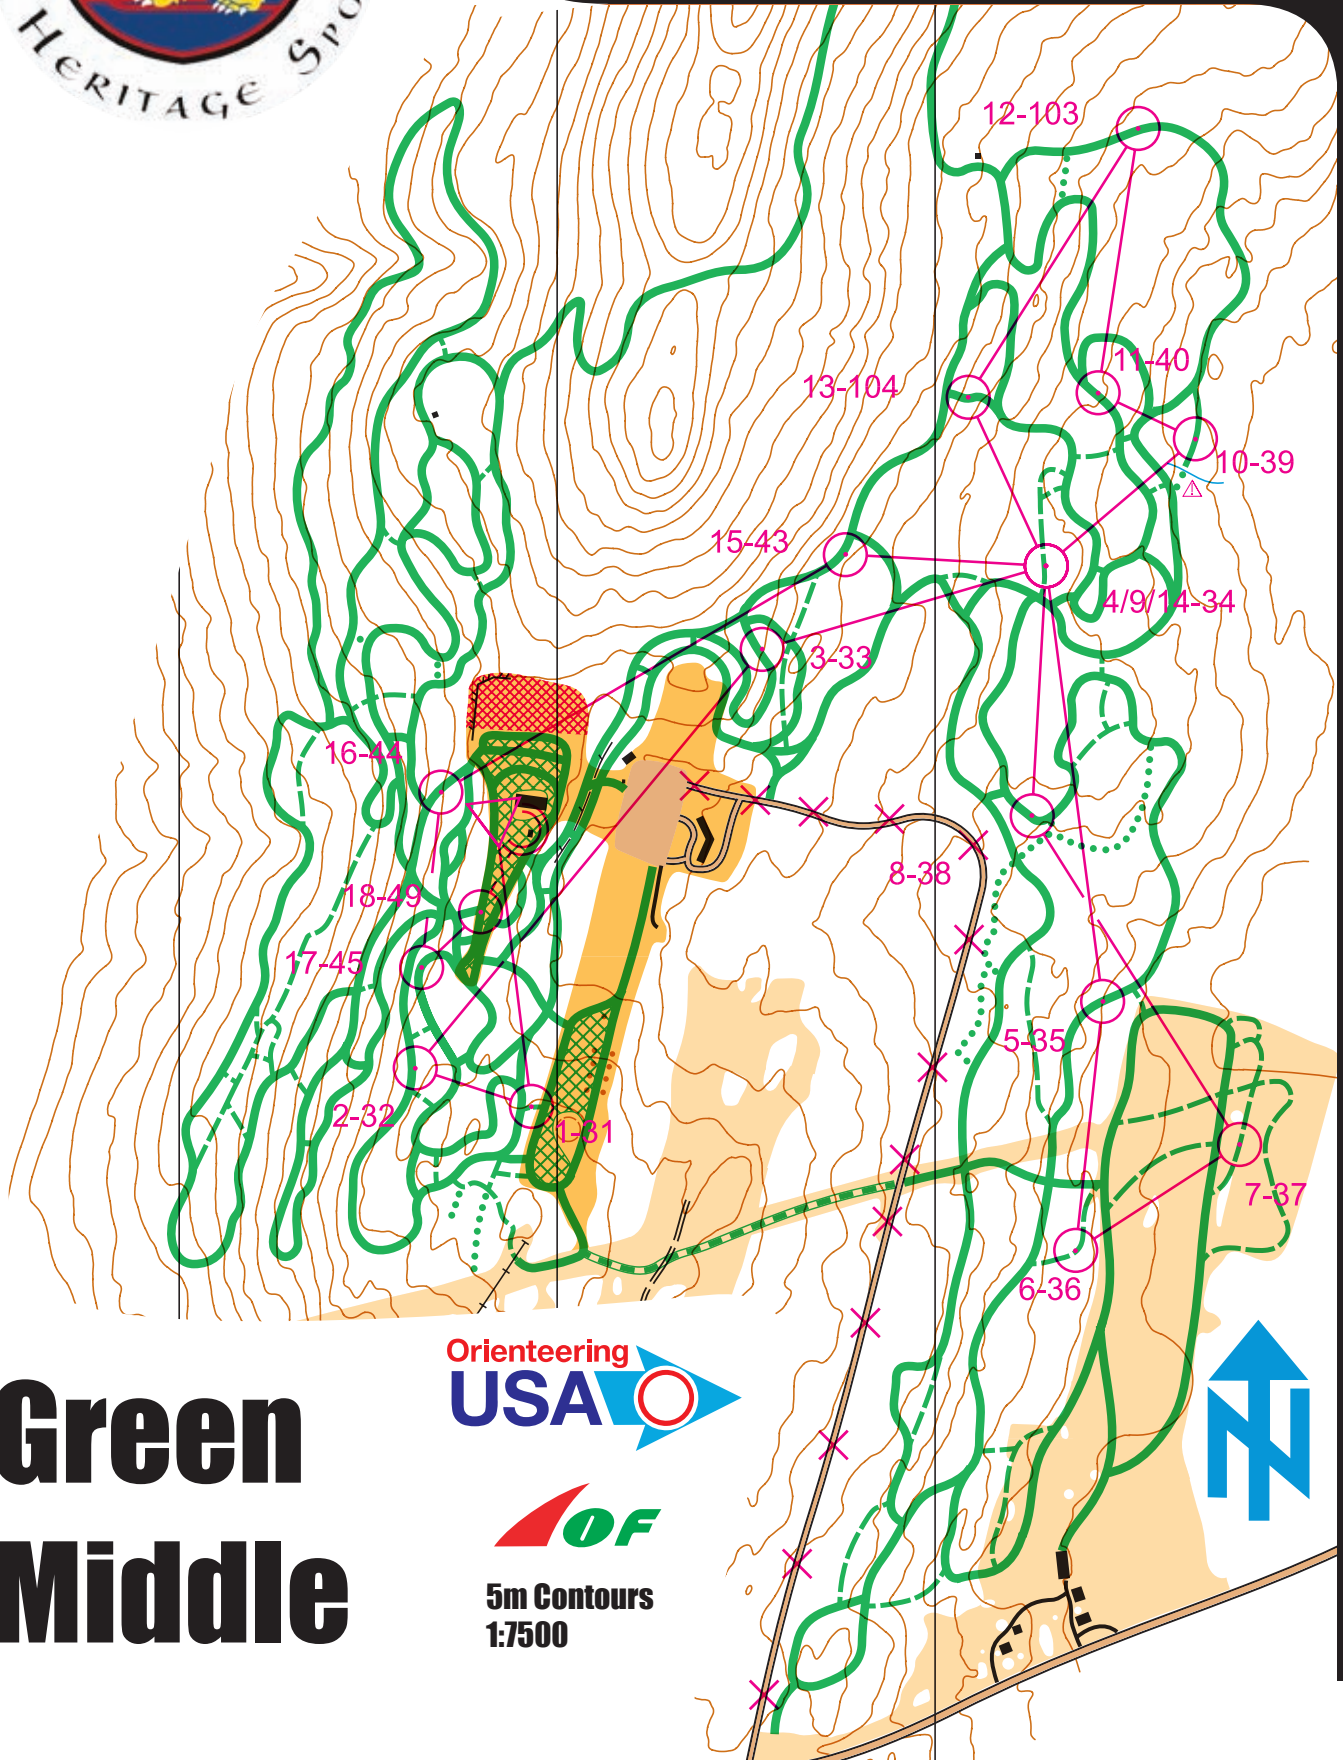

Eh

North American Ski Orienteering Championships 2016

Presque Isle Maine

Green Middle

5m Contours
1:7500