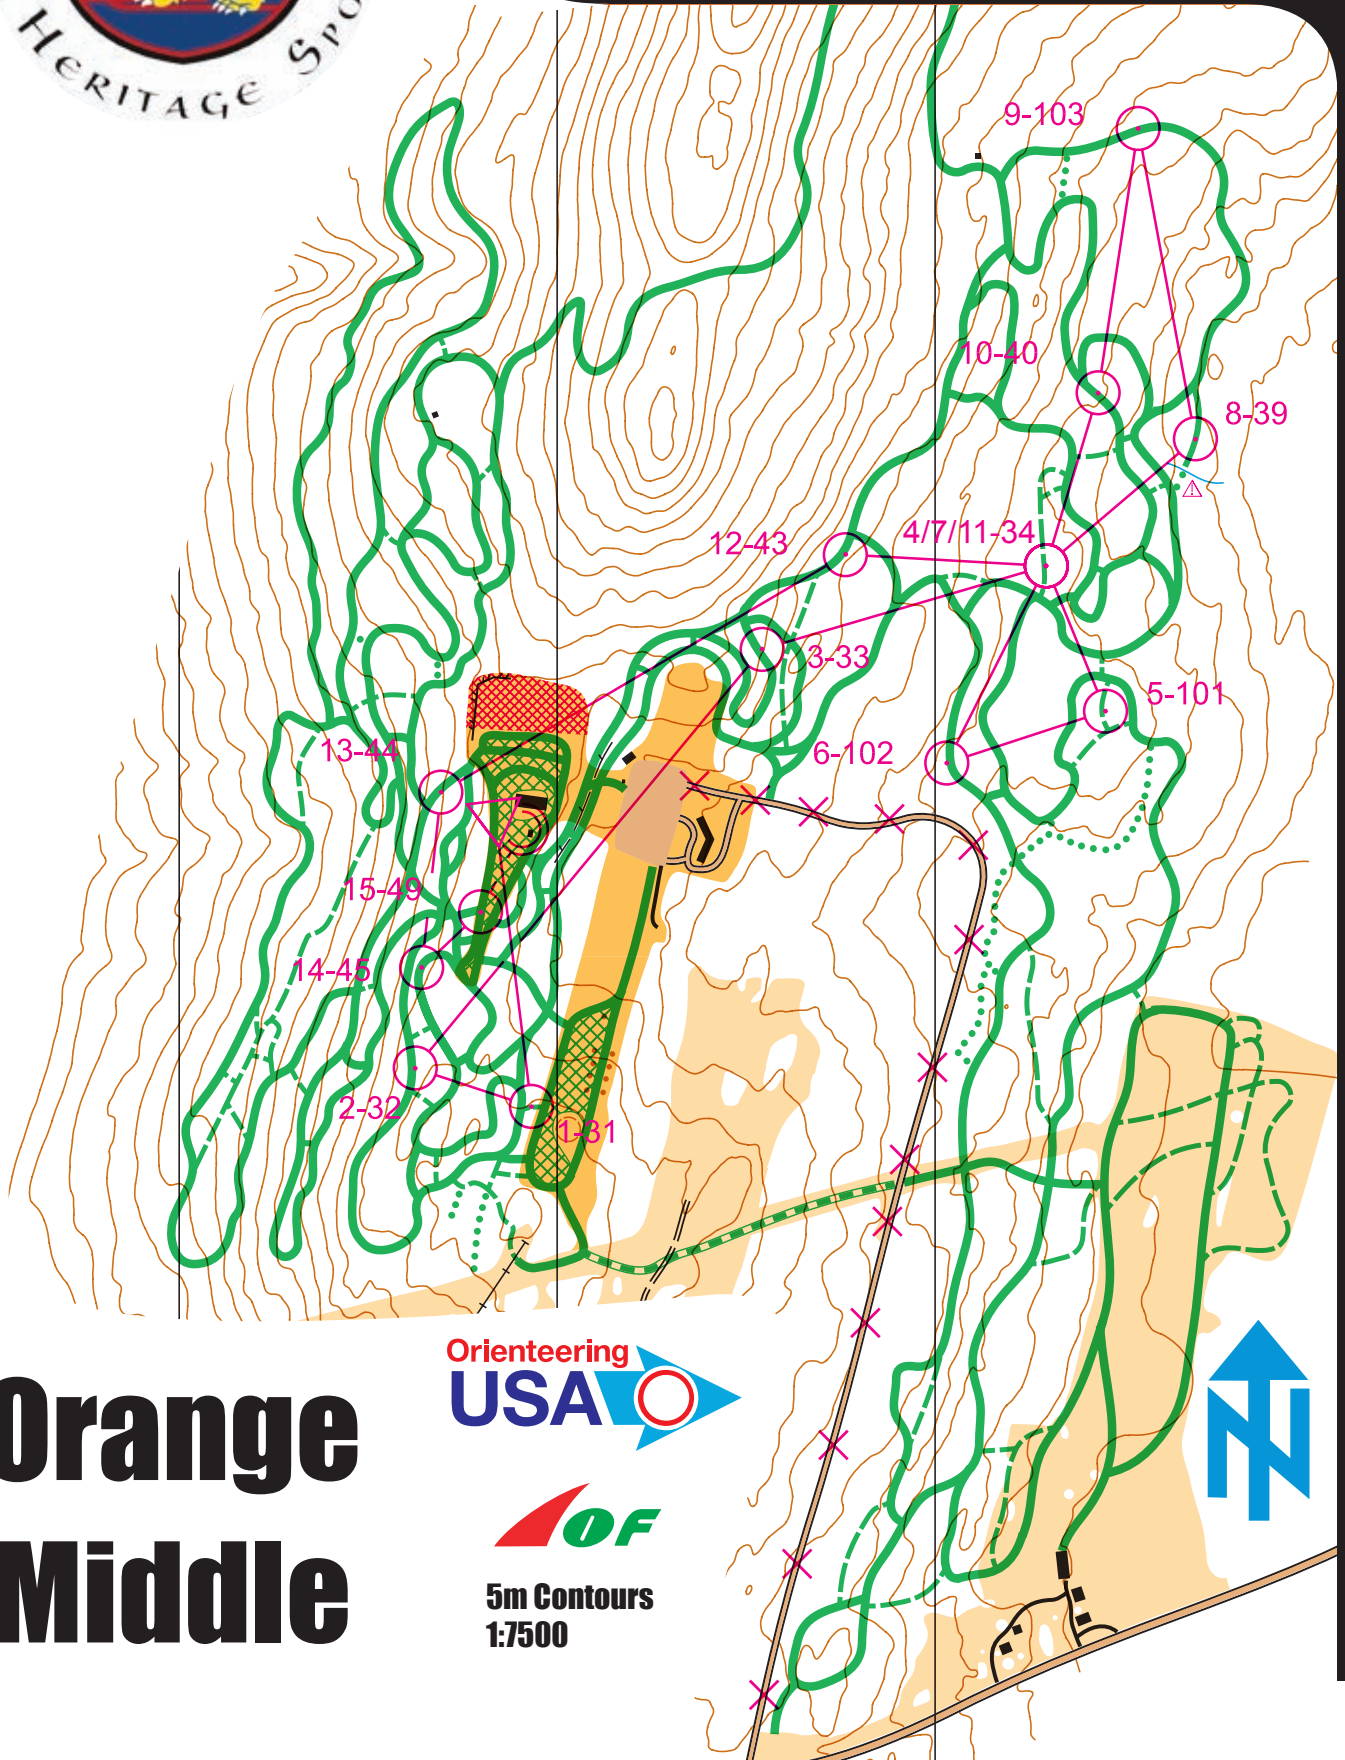

# North American Ski Orienteering Championships 2016

Presque Isle Maine

## Orange Middle

5m Contours  
1:7500