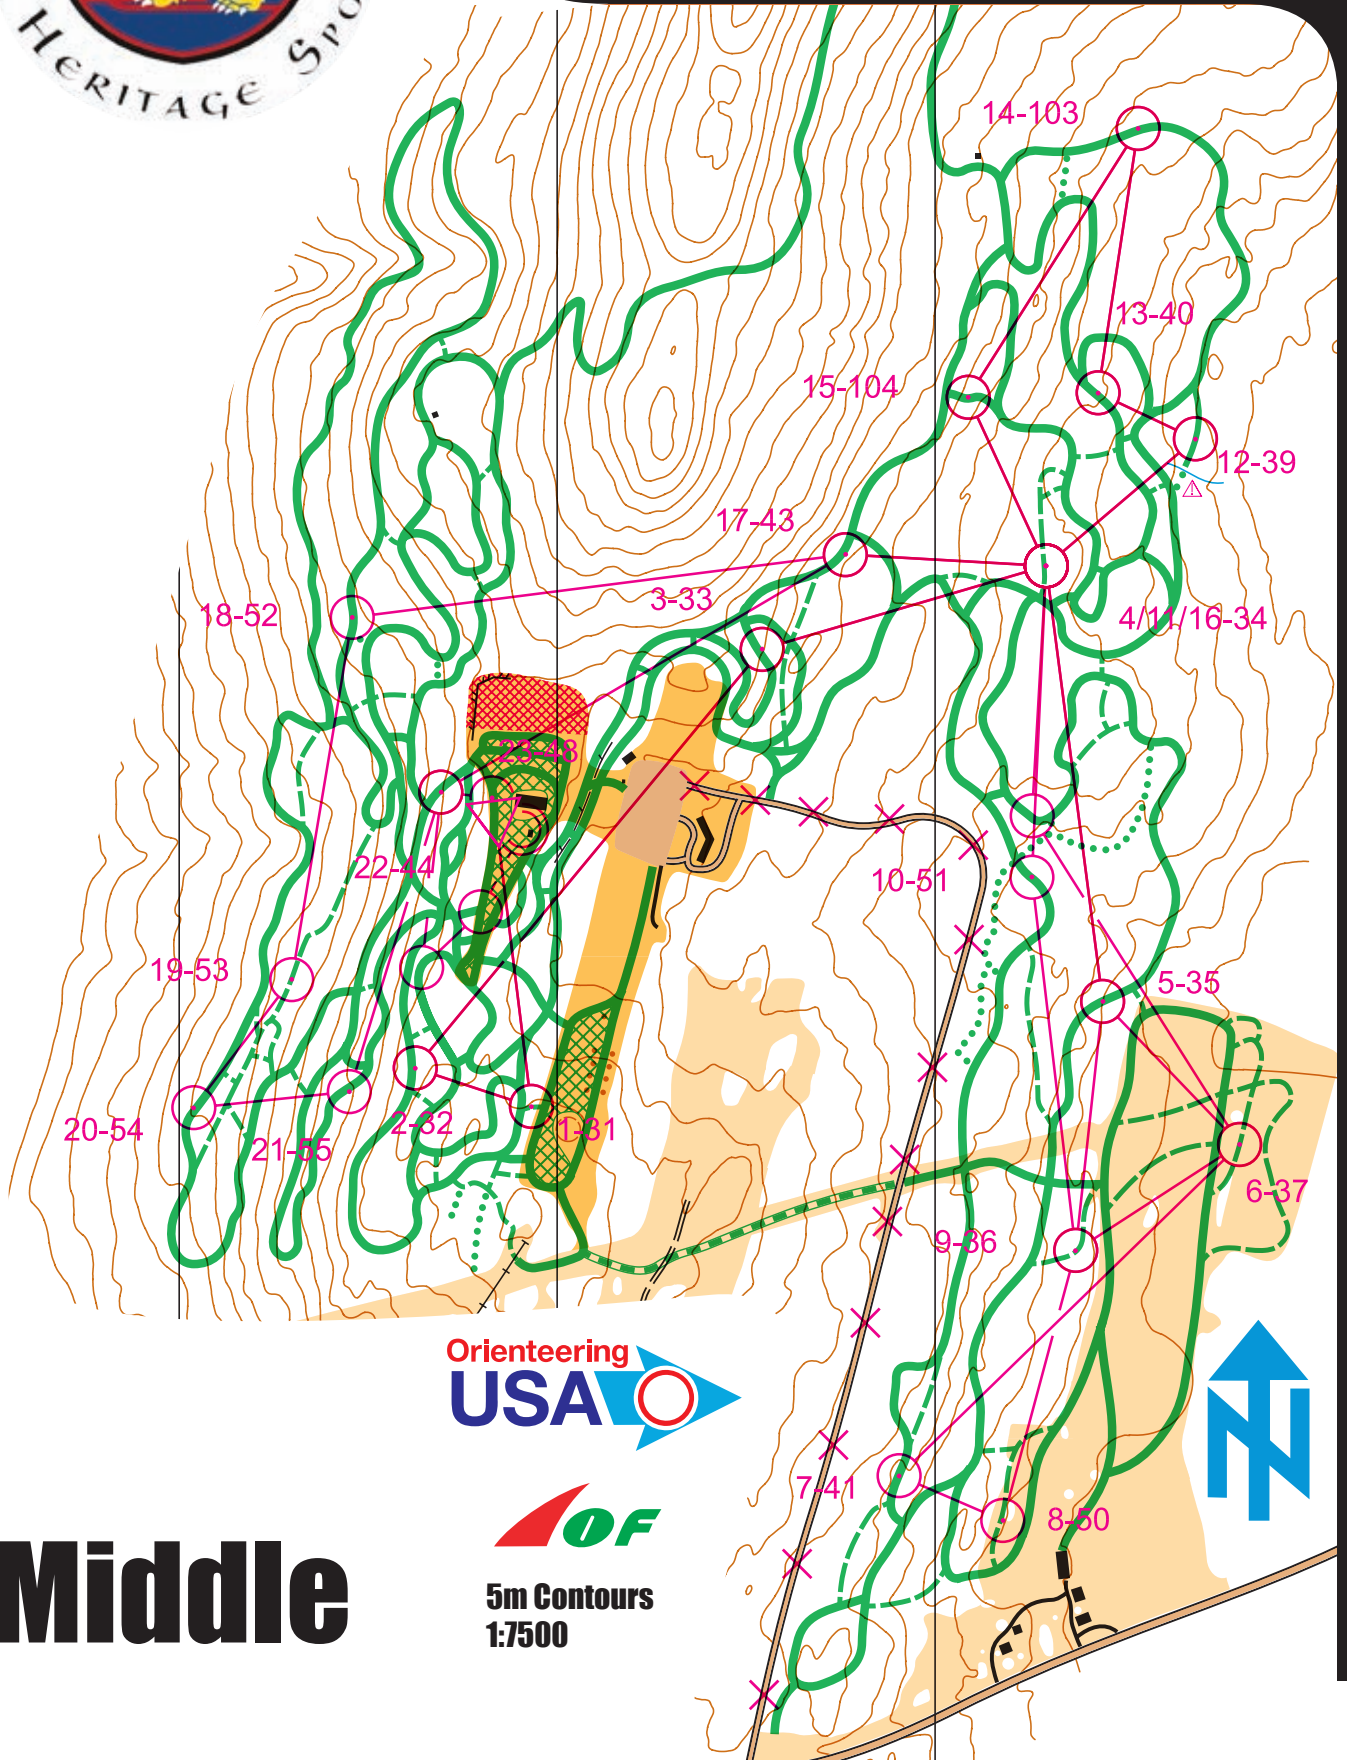

ehb

North American Ski Orienteering Championships 2016

Presque Isle Maine

5m Contours
1:7500

Middle