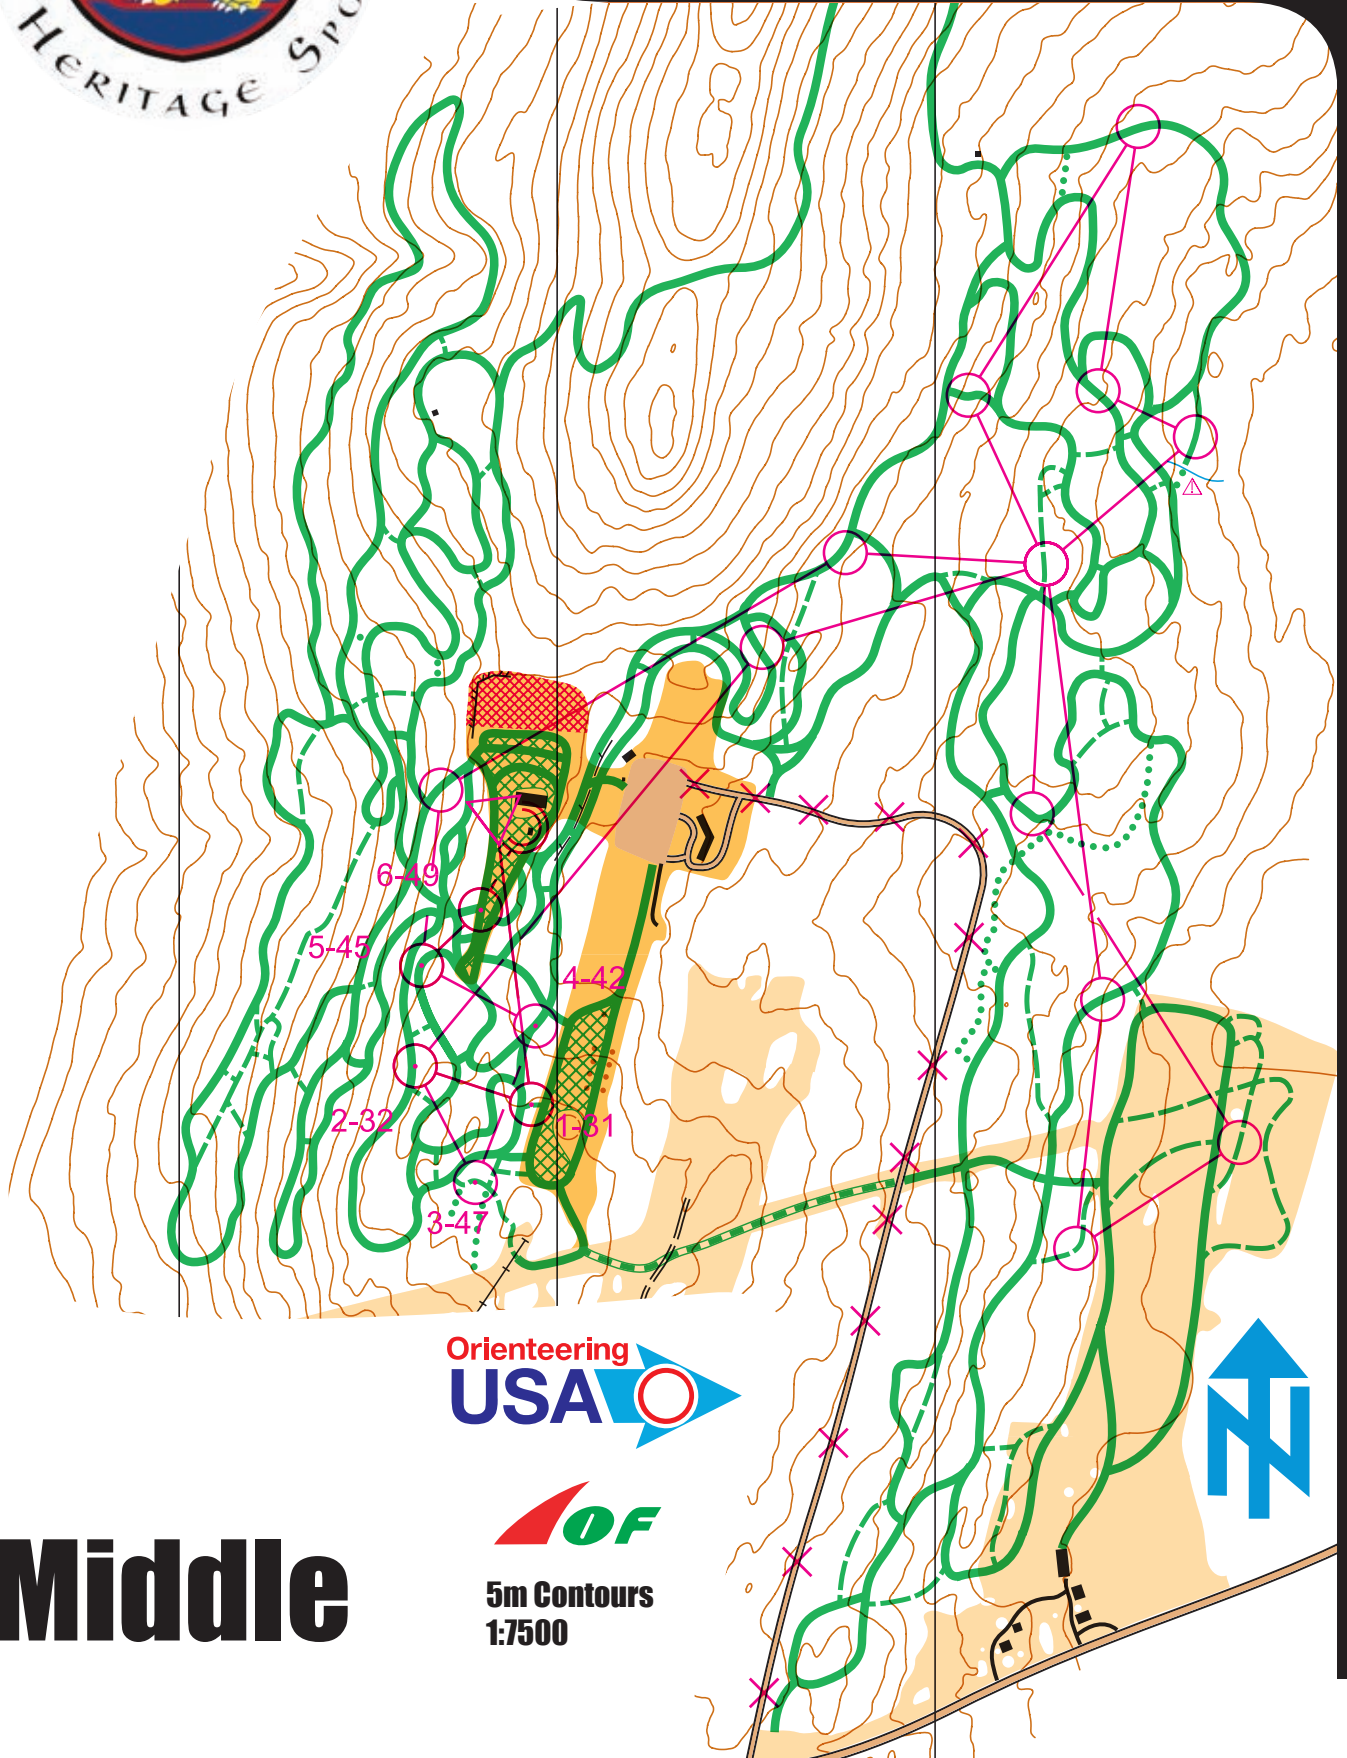

eh

North American Ski Orienteering Championships 2016

Presque Isle Maine

5m Contours
1:7500

Middle