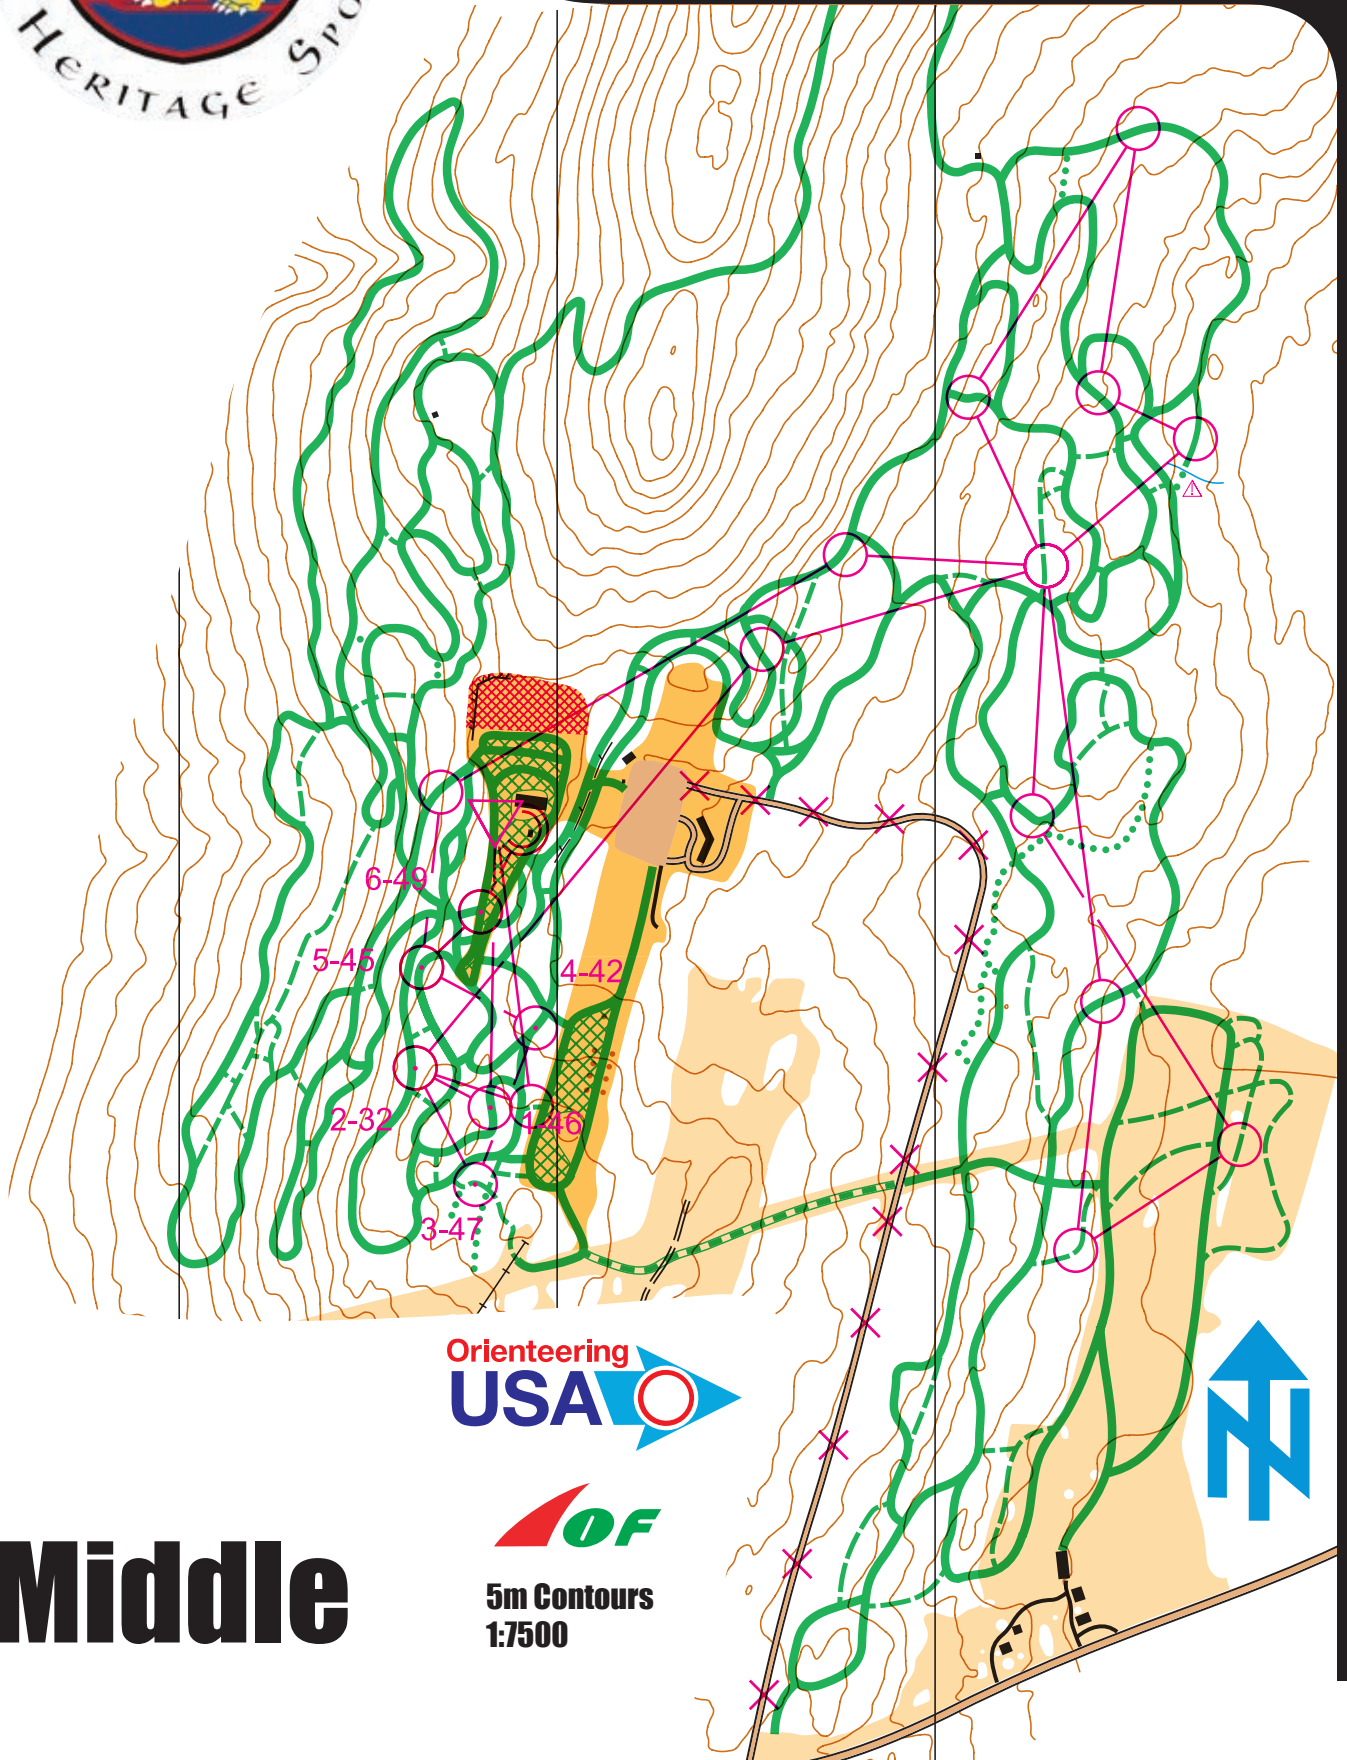

Eh

North American Ski Orienteering Championships 2016

Presque Isle Maine

5m Contours
1:7500

Middle