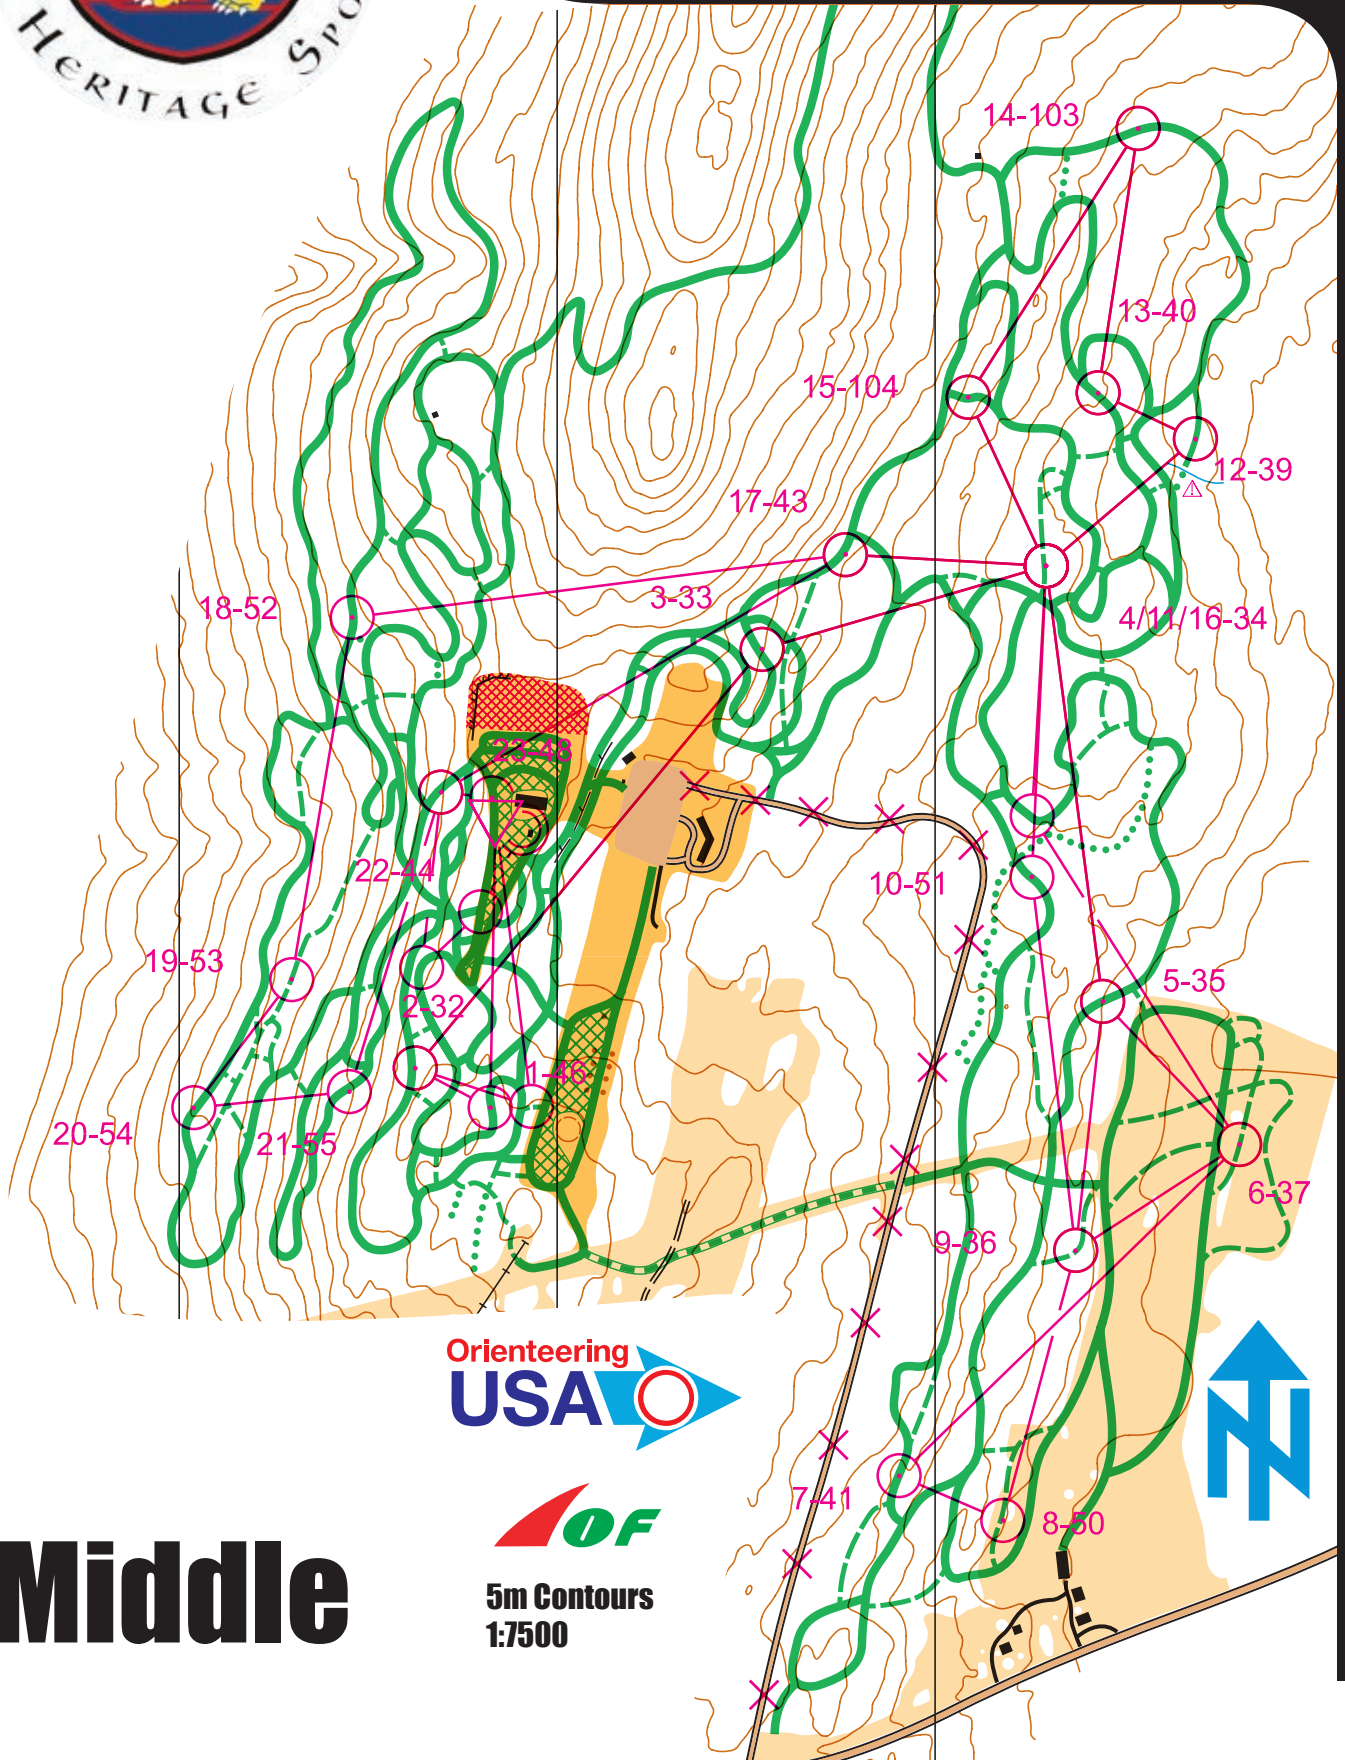

Ehb

North American Ski Orienteering Championships 2016

Presque Isle Maine

5m Contours
1:7500

Middle