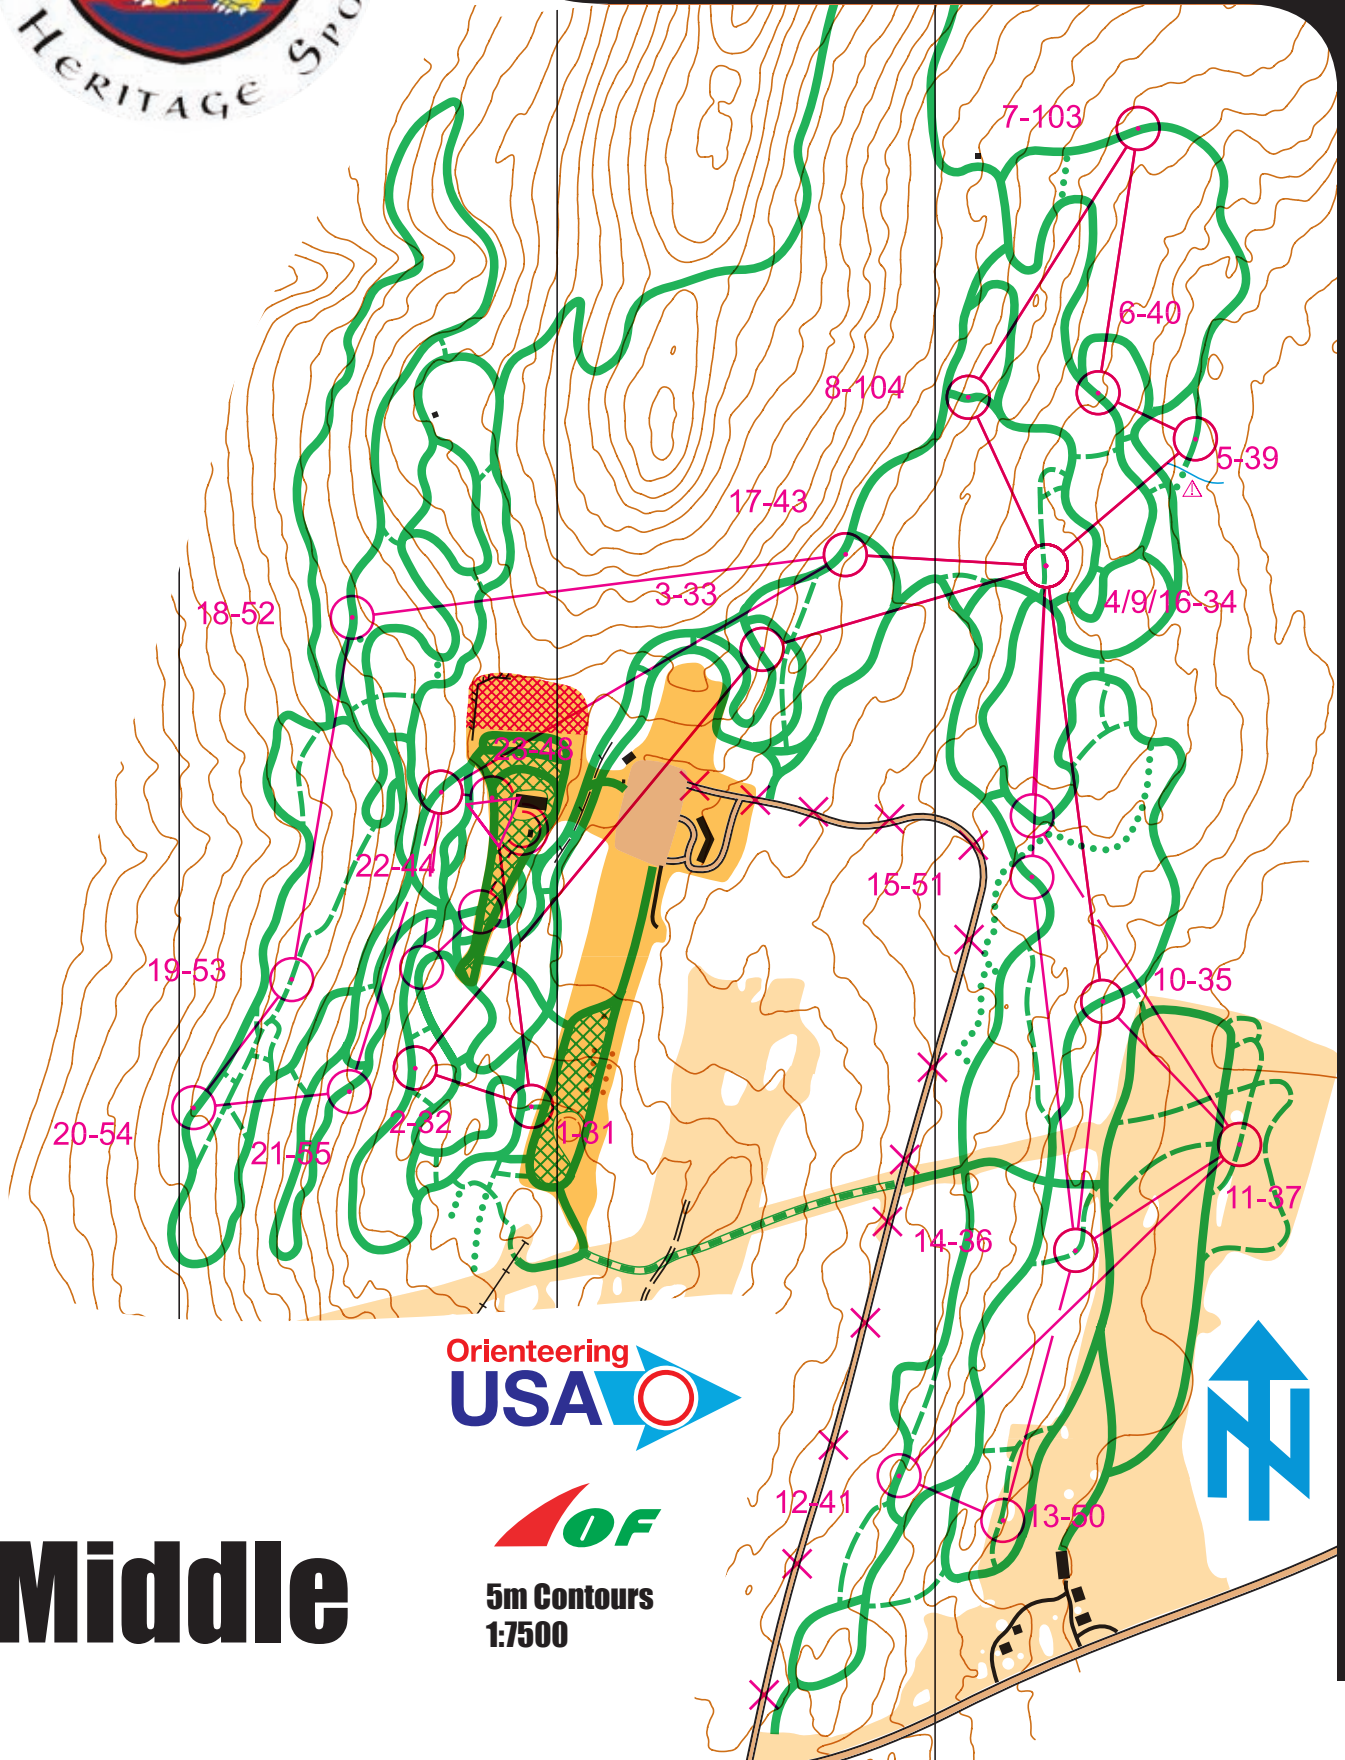

ehB

North American Ski Orienteering Championships 2016

Presque Isle Maine

5m Contours
1:7500

Middle