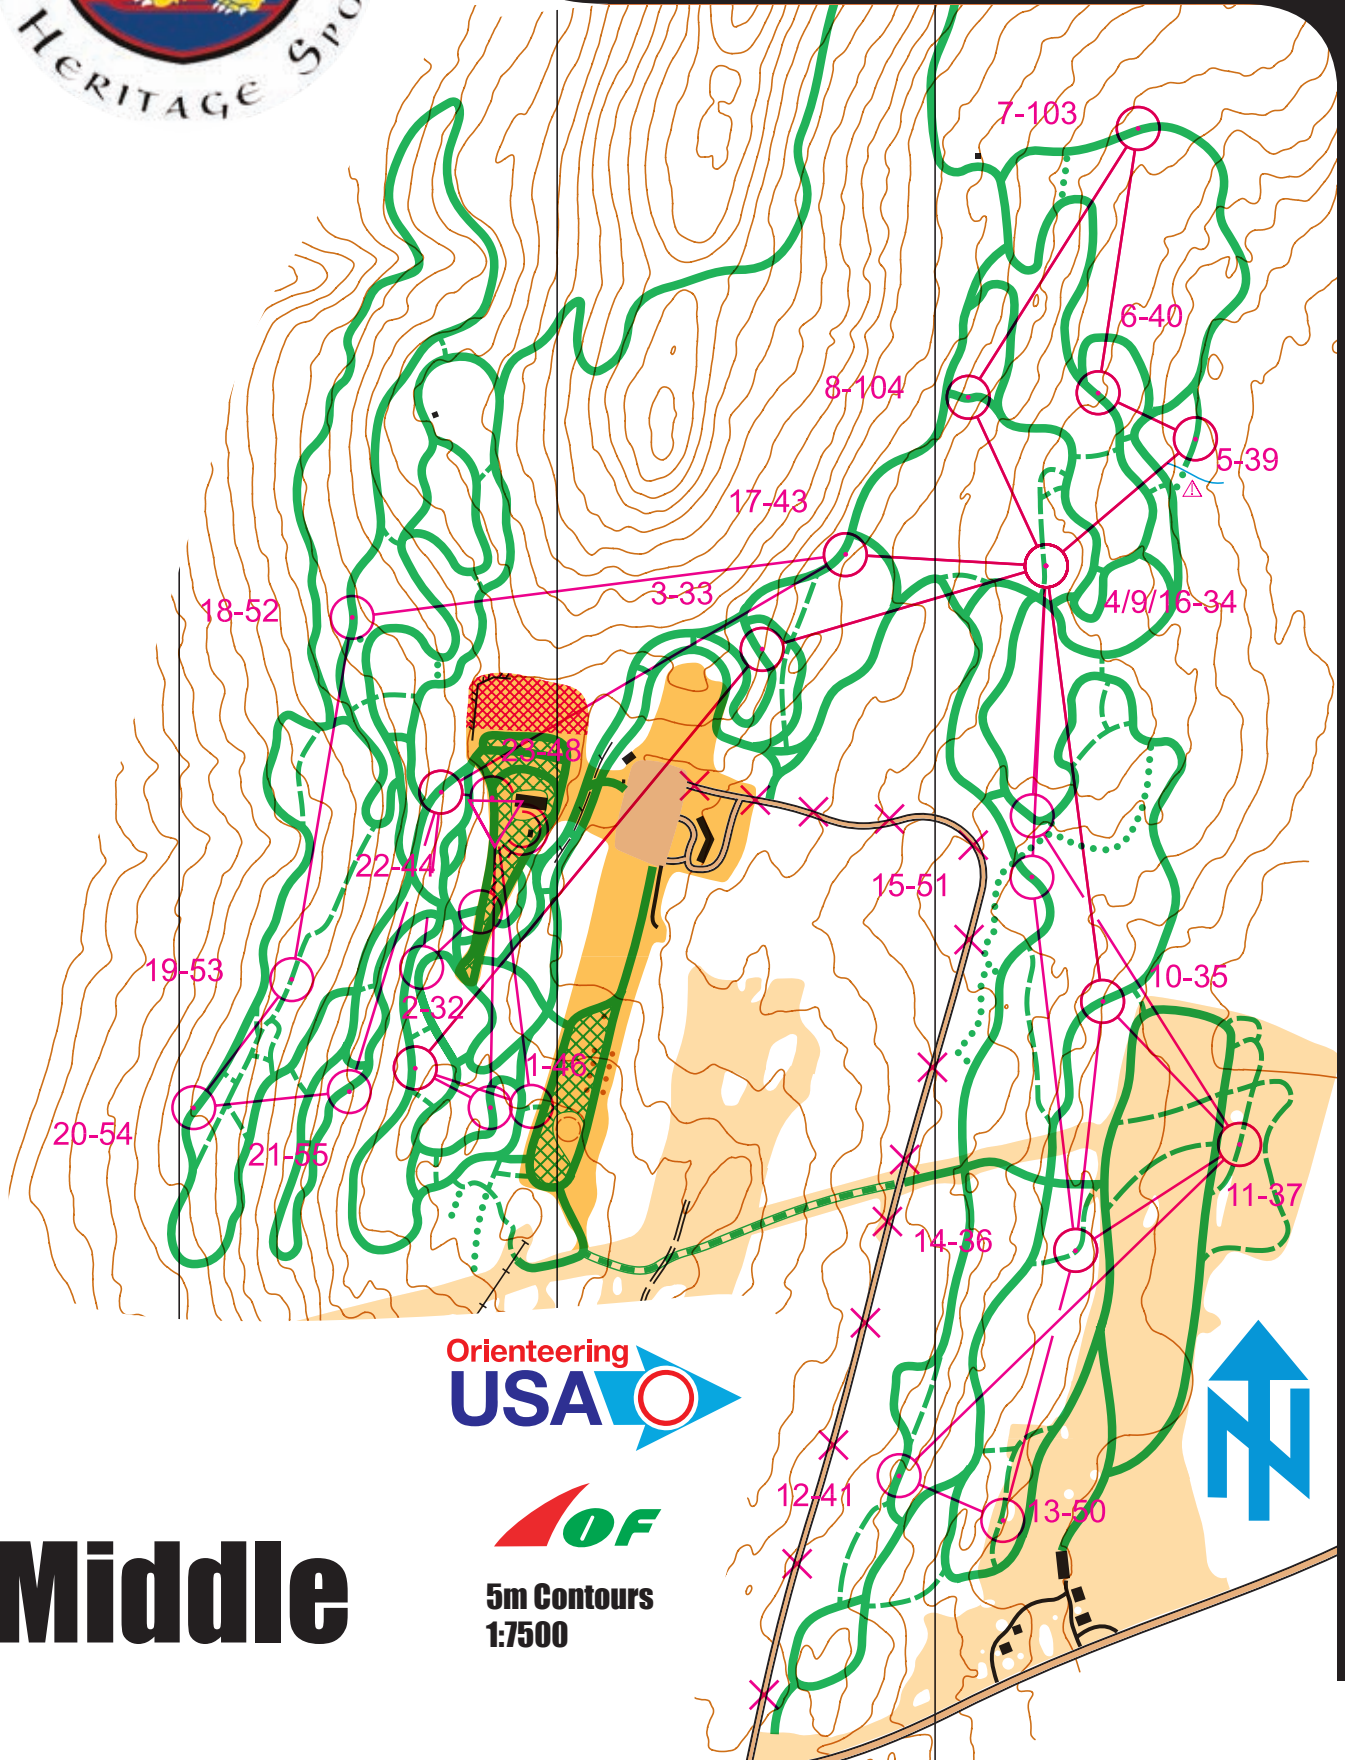

EhB

North American Ski Orienteering Championships 2016

Presque Isle Maine

5m Contours
1:7500

Middle