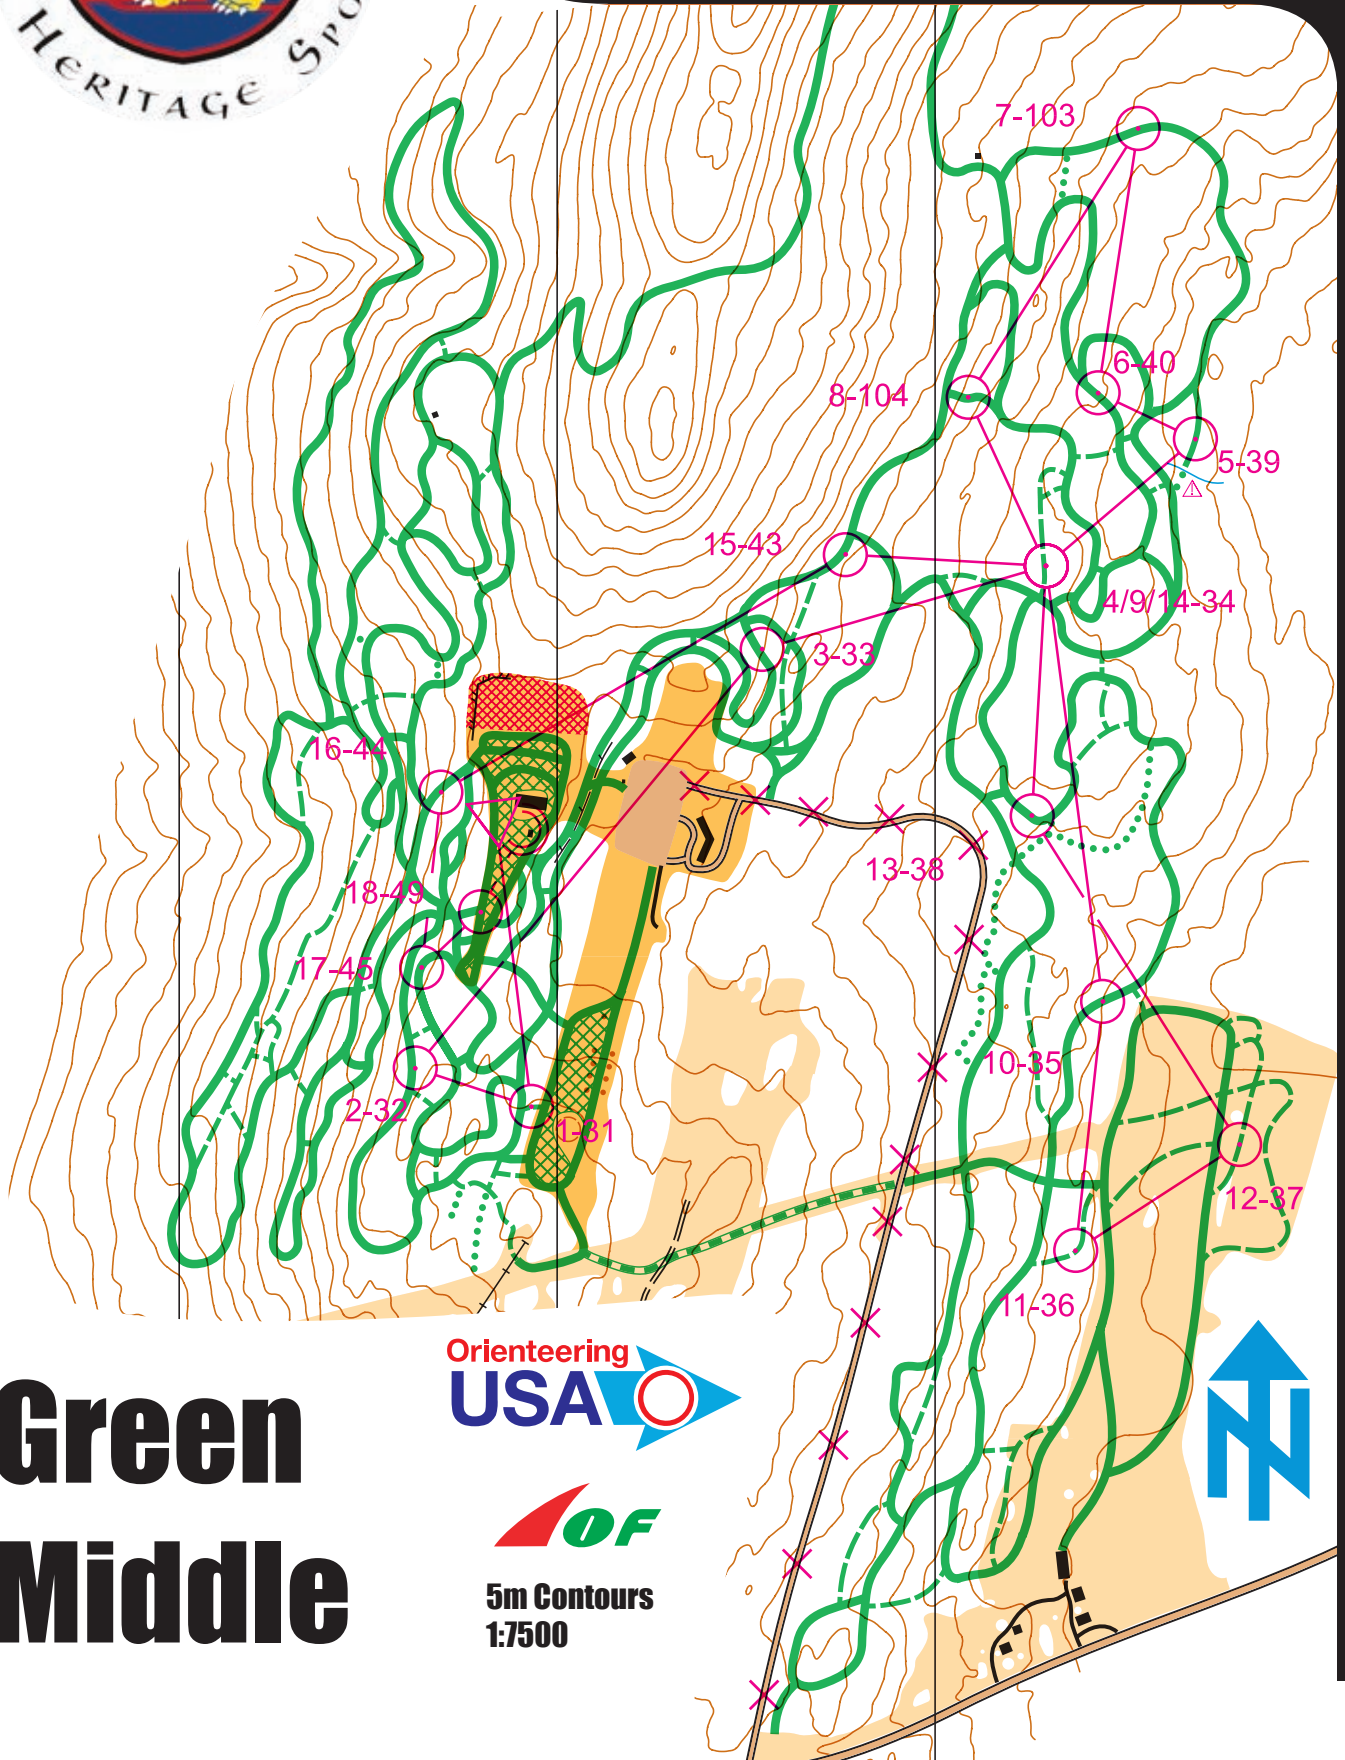

eh

North American Ski Orienteering Championships 2016

Presque Isle Maine

Green Middle

5m Contours
1:7500