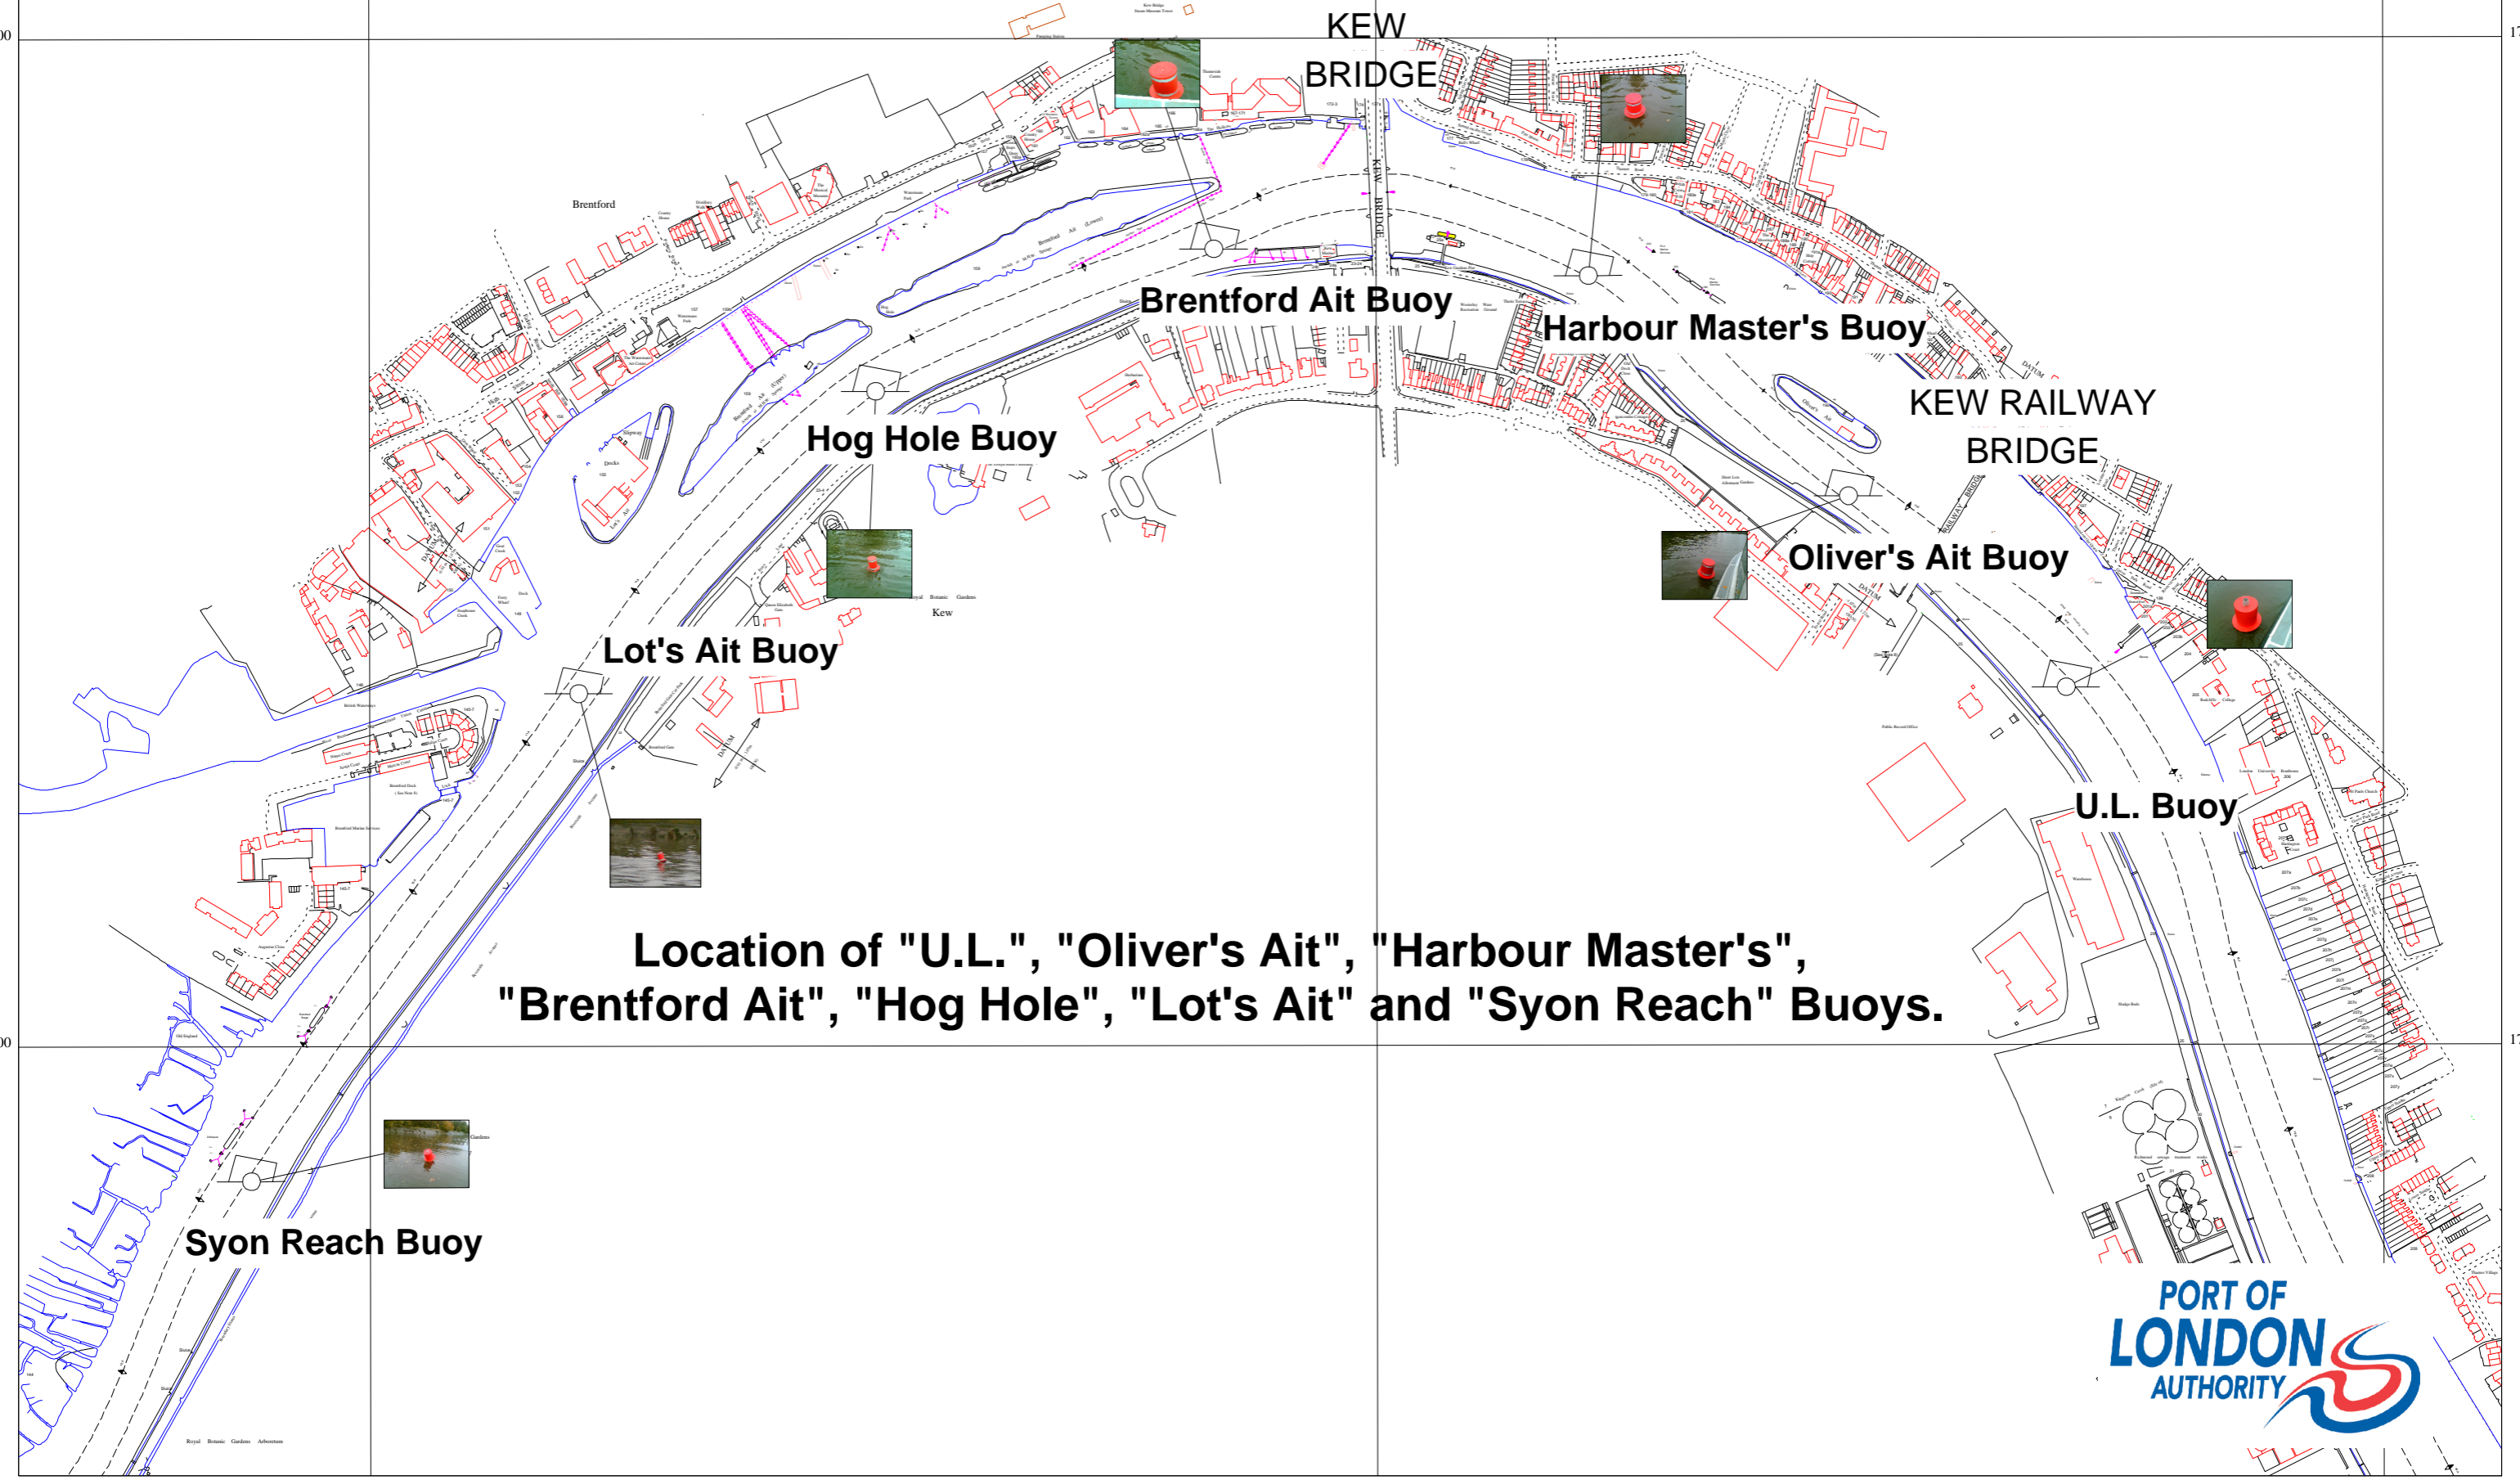

Syon and Mortlake Reaches: PLA 307 & 308 Main Surveys (Extract)

Location of "U.L.", "Oliver's Ait", "Harbour Master's", "Brentford Ait", "Hog Hole", "Lot's Ait" and "Syon Reach" Buoys.