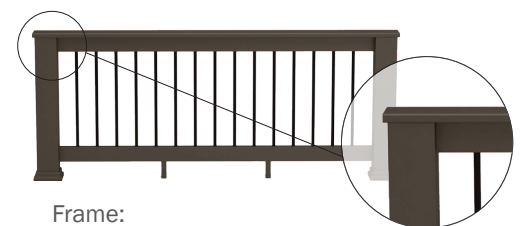

Evolutions Rail™ | BUILDER

Some simply love the dramatic lines - others appreciate a practical place to set drinks or small plates. Designed for value-conscious homeowners, Evolutions Rail Builder Style offers the same clean, flat, continuous top rail design in an affordable alternative with metal infill.

It's not just a deck.
It's TimberTech.

Classic Design. Continuous Top Rail. Affordable Price.

- Made from the same scratch resistant polymer cap and composite core as Earthwood Evolutions decking
- Affordable alternative to Evolutions Rail | Contemporary
- Available with metal baluster infill
- Traditional builder style railing construction
- Available in 6' or 8' sections in 36" or 42" rail heights
- Post covers in 42" and 8' lengths and post skirts sold separately
- Customize your top rails, bottom rails, composite balusters and post covers with easy mix and match options
- Available in three beautiful color options
- 25-year limited warranty for residential applications