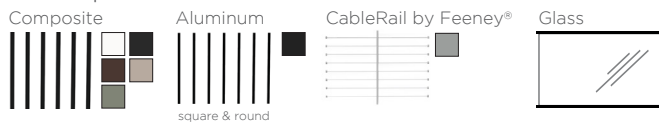

AZEK Rail®

Strong, good looks are just the beginning. AZEK Rail offers the look and feel of real wood coupled with high durability and low maintenance. AZEK Rail is designed to offer a sleek railing system without visible fasteners, and is available in three distinct styles and five popular colors.

Premier

Colors:

Infill Options:

Trademark

Color:

Infill Options:

Reserve

Color:

Infill Options:

- Solid feel of wood combined with classically beautiful lines and lasting good looks
- Scratch resistant polymer cap and composite core
- Four dramatic infill options: composite, aluminum, cable, and glass
- Universal hardware pack to accommodate all installations
- Now installs at a 45-degree angle without additional hardware
- Available in 6', 8', or 10' sections in 36" or 42" rail heights (10' section available in white and black only)
- Post covers available in 42" and 12' lengths, post caps and post skirts sold separately
- Customizable top rails, bottom rails, infill and post covers
- Five color options available