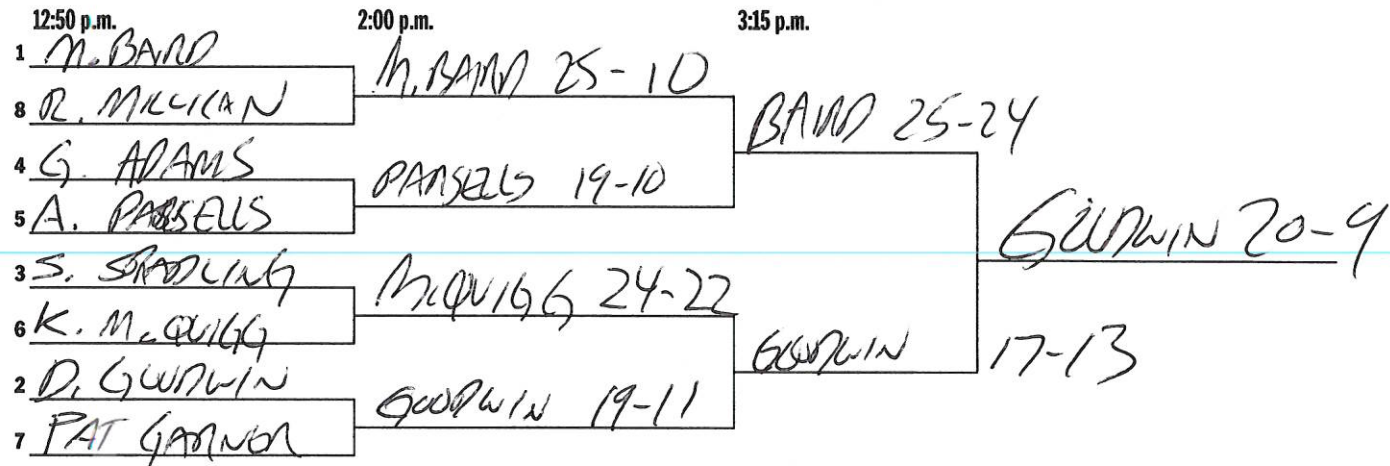

2014 OKLAHOMA NINE WICKET OPEN - PRO DIVISION

June 14, 2014 | Tulsa, OK
Random Draw (Three Rounds)

#	Player	Court	ROUND 1 - 8:15 a.m.	PTS	W/L	Ct	ROUND 2 - 9:30 a.m.	PTS	W/L	Ct	ROUND 3 - 10:45 a.m.	PTS	W/L	
1	Matt Baird	1	Matt Baird 1	32	1/0	1	Matt Baird	20	2/0	1	Matt Baird	17	3/0	69
2	Art Parsells	1	Pat Garner	12	0/1	1	K. McQuigg	11	1/1	1	D. Goodwin	15	2/1	66
3	Dylan Goodwin	1	Art Parsells 2	20	1/0	2	A. Parsells	9	1/1	2	Art Parsells	15	1/2	-45
4	Ron Millican	1	Greg Adams	20	0/1	2	D. Goodwin	32	2/0	2	S. Spradling	26	2/1	58
5	Pat Garner	3	Dylan Goodwin 3	19	1/0	3	P. Garner	9	0/2	3	G. Adams	11	2/1	42
6	Greg Adams	3	Scott Spradling	13	0/1	3	G. Adams	11	1/1	3	K. McQuigg	9	1/2	-42/-
7	Kevin McQuigg	3	Ron Millican 2	14	0/1	4	S. Spradling	19	1/1	4	P. Garner	21	1/2	-42/-
8	Scott Spradling	3	Kevin McQuigg 4	22	1/0	4	R. Millican	11	0/2	4	R. Millican 16	18	0/3	(41)

SEEDING TIEBREAKER: Wins, Head-to-head, Gross Points, Net Points, Coin Toss

PRO DIVISION PLAYOFF

2014 OKLAHOMA NINE WICKET OPEN

GOLD DIVISION SCHEDULE

8:15 AM	PTS		PTS	
Taylor Airington	24	vs	J. Adams	14
Bill Berg	23	vs	Diane Berg	8