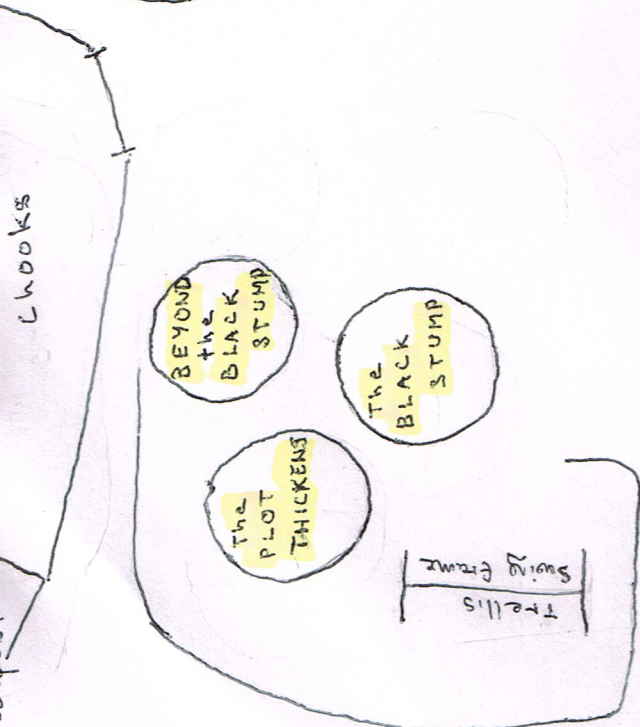

NORTH

SHADE HOUSE

CAR PARK

Paved area

COUNCIL OVAL

Food Forest (Communal)

Earth Mandala (garden) (Communal)

Herb Spiral

CHURCH BUILDING

Mulch Pit Map (June 2014)

CHOOKS

Food Forest (Communal)

BEYOND THE BLACK STUMP

THE BLACK STUMP

THE PLOT THICKENS

TRELLIS SWING FRAME

GOING FLOTTY

RAISIN BED

POND

YANG

YIN

SHADED SEATING AREA

VALDA CRESC. →