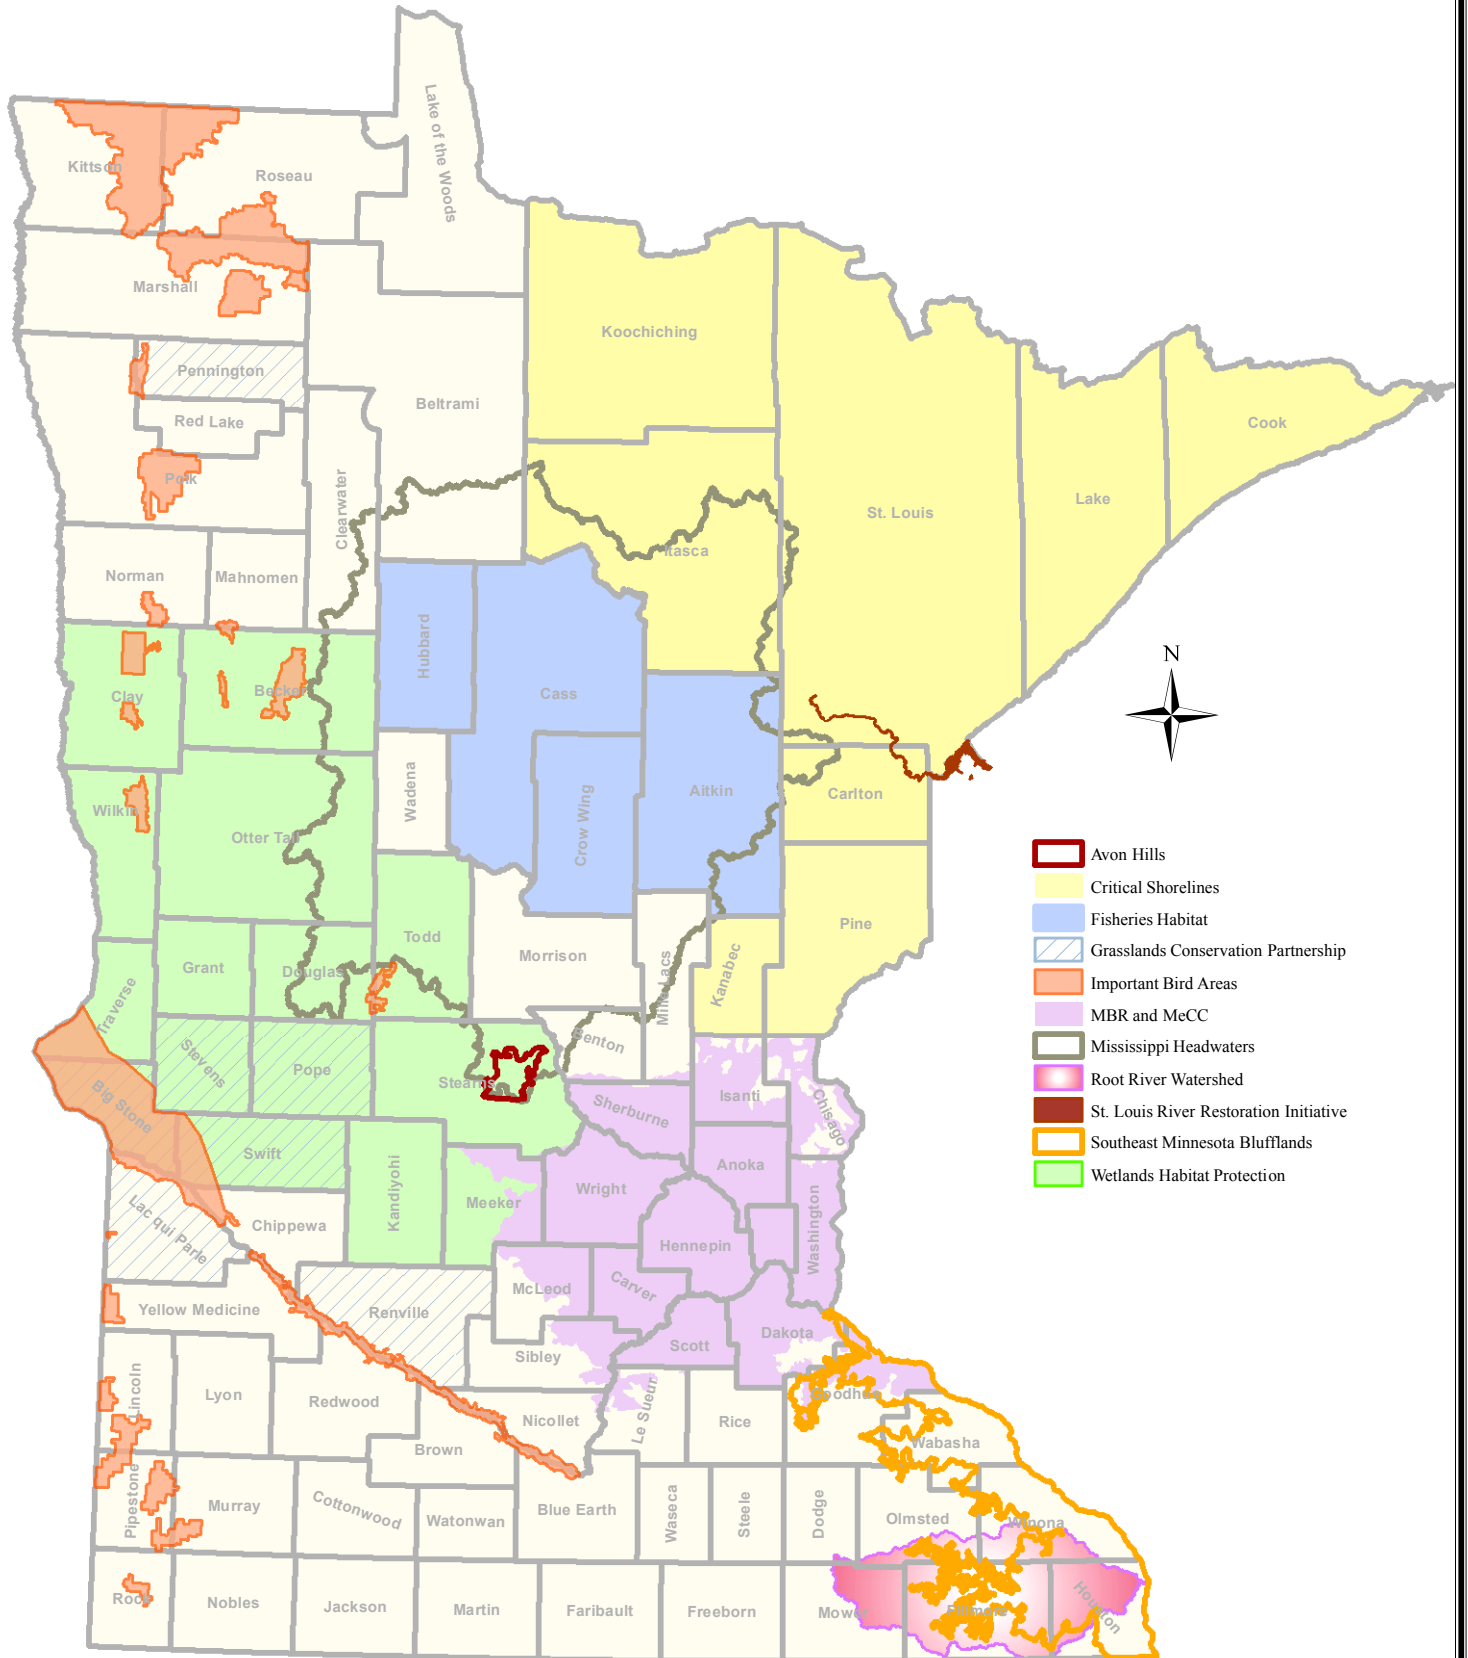

Minnesota Land Trust

Statewide Program Areas

- Avon Hills
- Critical Shorelines
- Fisheries Habitat
- Grasslands Conservation Partnership
- Important Bird Areas
- MBR and MeCC
- Mississippi Headwaters
- Root River Watershed
- St. Louis River Restoration Initiative
- Southeast Minnesota Blufflands
- Wetlands Habitat Protection