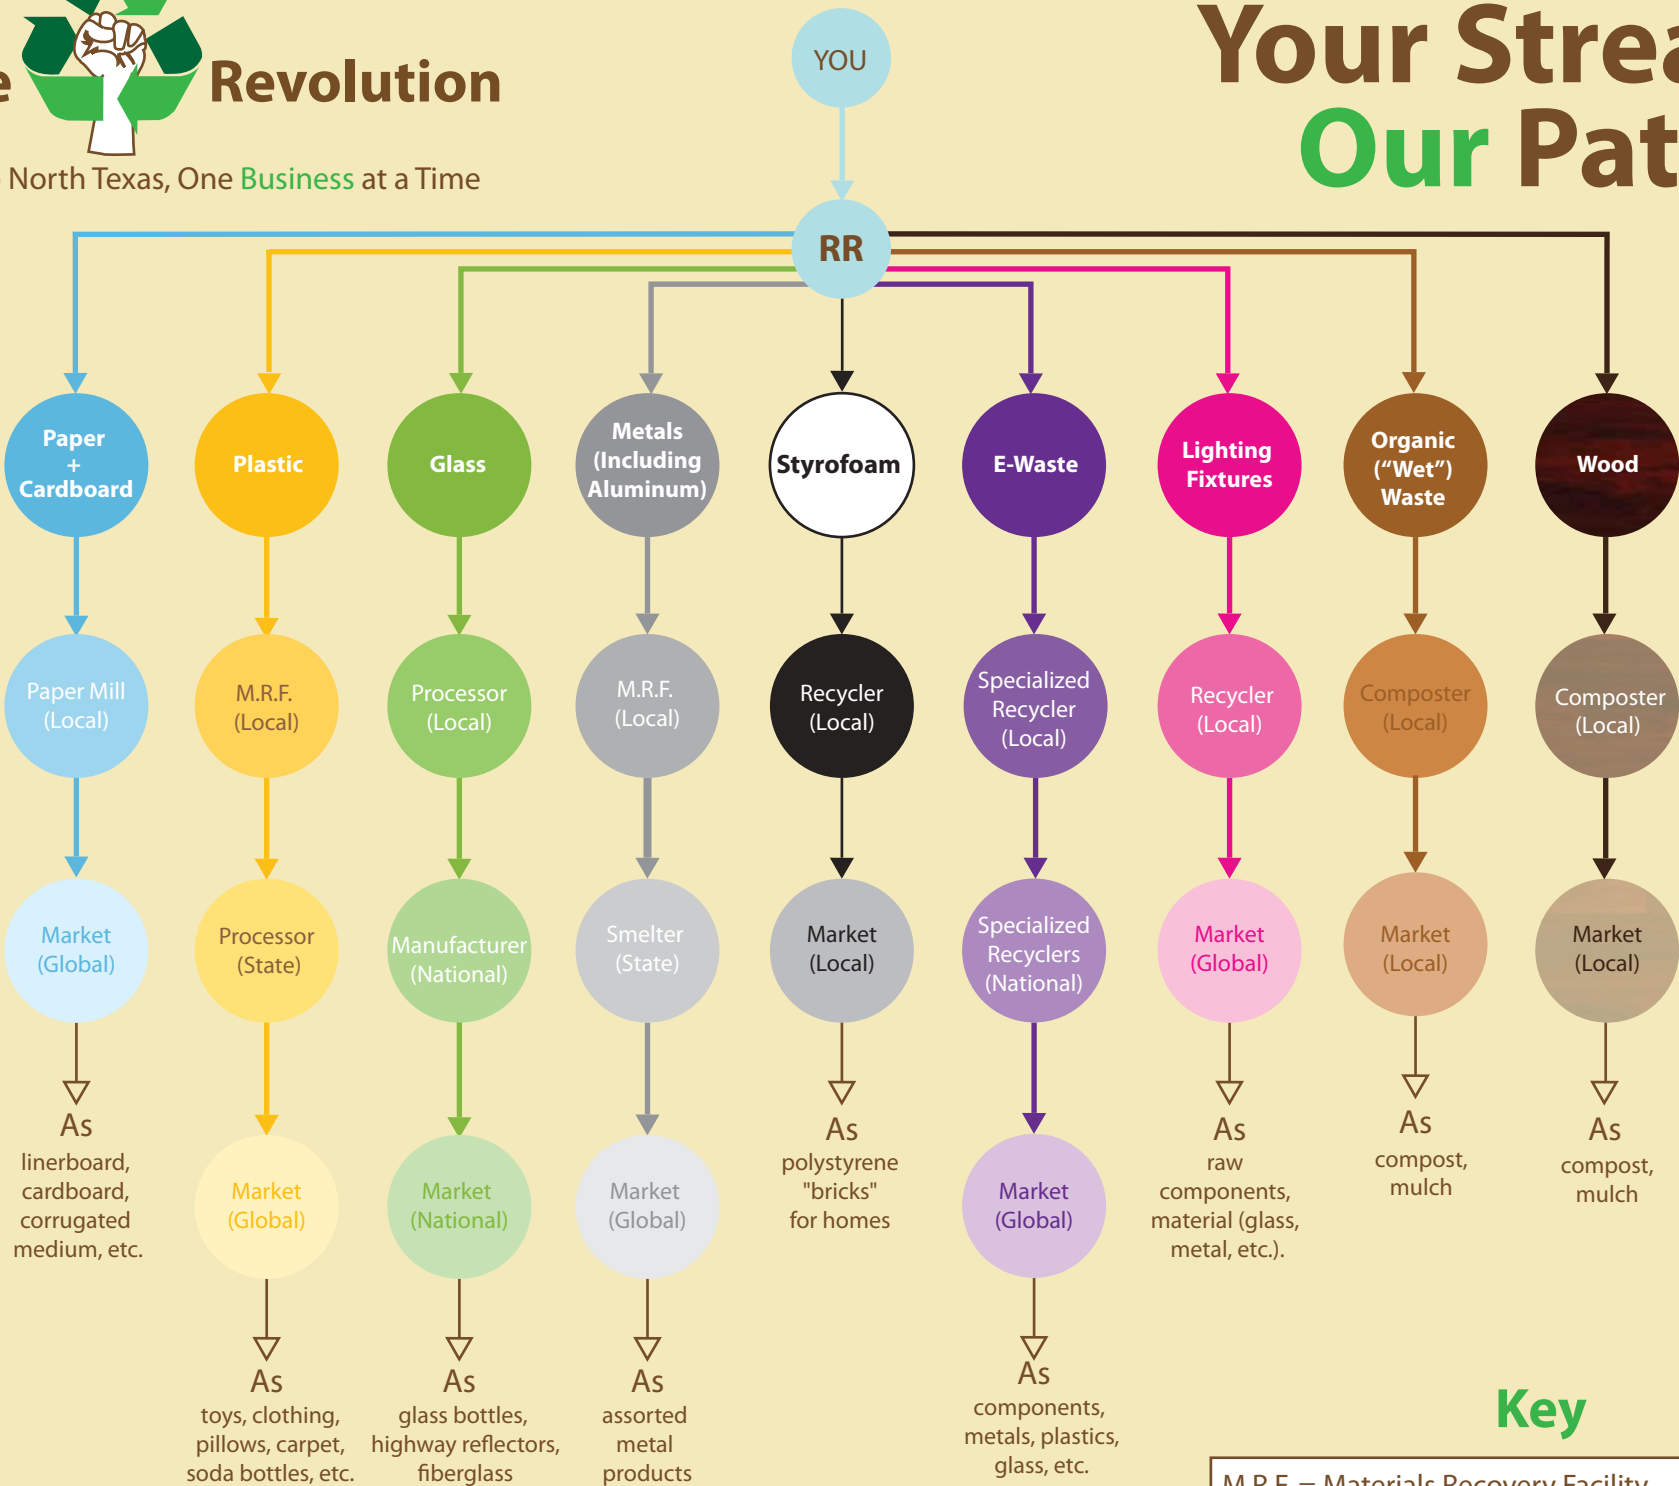

Recycle Revolution

Greening Up North Texas, One Business at a Time

Your Stream, Our Path

Key

M.R.F. = Materials Recovery Facility
 E-Waste = Electronic Waste (TVs, CPUs, Monitors, etc.)

The Your Stream, Our Path flow chart is meant to portray the likely paths of certain materials' return to the market. While these paths are likely, RR maintains the right to channel materials in a manner not visualized here.