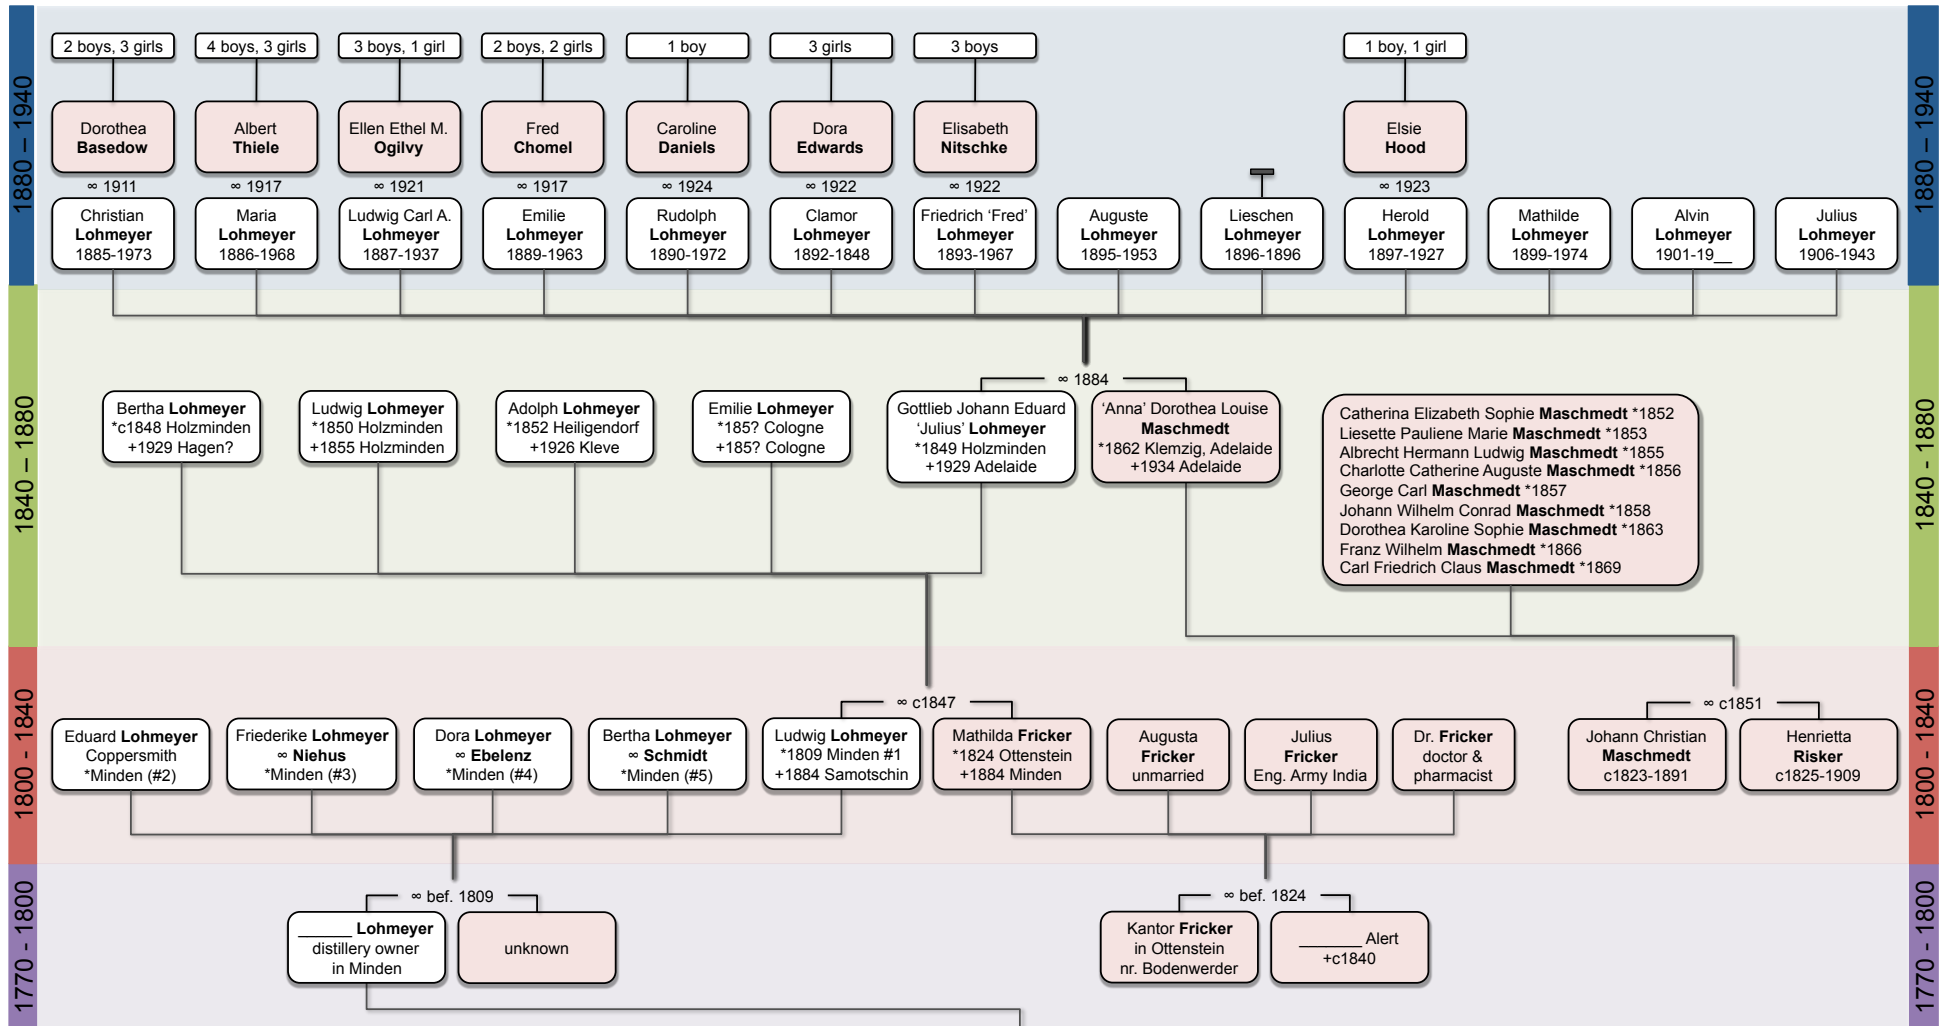

# The Lohmeyer family in Adelaide (1770-1940)

Compiled from information in the autobiography of Julius Lohmeyer and data from the International Genealogical Index

○ Family Connection  
 ∞ 1748 Year of marriage  
 T No offspring

Last Update: 10. June 2010

**The Origin of the Lohmeyer family in Minden, Westfalen, Germany  
 (formerly part of the Kingdom of Prussia)**

Researched and compiled by Dr. Matt. Lohmeyer. My email address for additions, corrections or further information: lohmeyerm@aapt.net.au  
 Dr. Matt. Lohmeyer © 2010 All rights reserved.