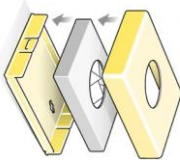

Scensible Source Company Technical Data	SCENSIBLES® Standard Dispensers	SDW White Plastic SDSC Satin Chrome Plastic SDB Black SDSS Stainless Steel
--	--	---

Description: Dispenser for SCENSIBLES feminine hygiene disposal bags
 Easy and convenient refilling
 Holds single pack box of 50 SCENSIBLES interleaved bags

Material:

ABS Plastic

Weight: 5 oz
 Dimensions: 3 3/4" x 5 1/4" x 1"

White (SDW)

Satin Chrome (SDSC)

Black (SDB)

Refilling: Front cover snaps off

Stainless Steel with satin finish

Weight: 10 oz
 Dimensions: 3 3/4" x 5 1/4" x 1"

Stainless Steel (SDSS)

Refilling: Front cover slides off

Installation: Back plate affixes to partition or wall using double sided adhesive pads
 Screws provided
 Mounts close proximity to the toilet paper dispenser
 Can be used with or without stall waste receptacle