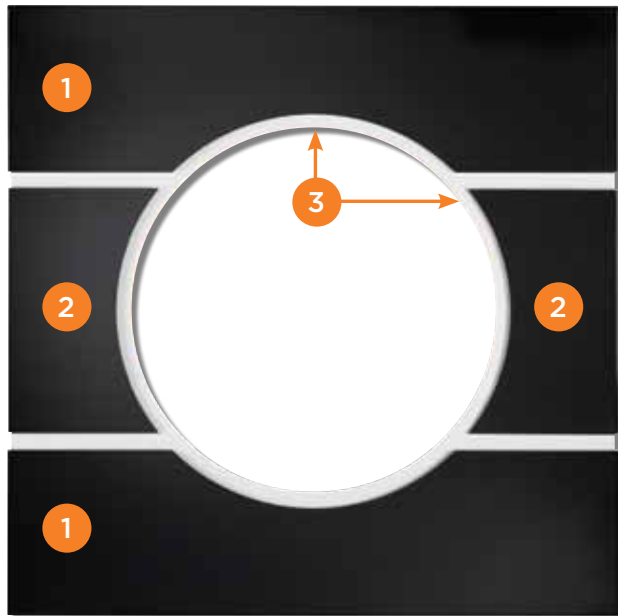

FINISHING OPTIONS

One side of each Solaris is finished with a simple, black trim ring. Customize the other side by mixing and matching panel colors to your style, providing up to 32 color combinations for a truly custom look.

Select from four stylish colors for:

1) Top & Bottom panel set
2) Side panels set
3) Base panel set (black or gloss white only)