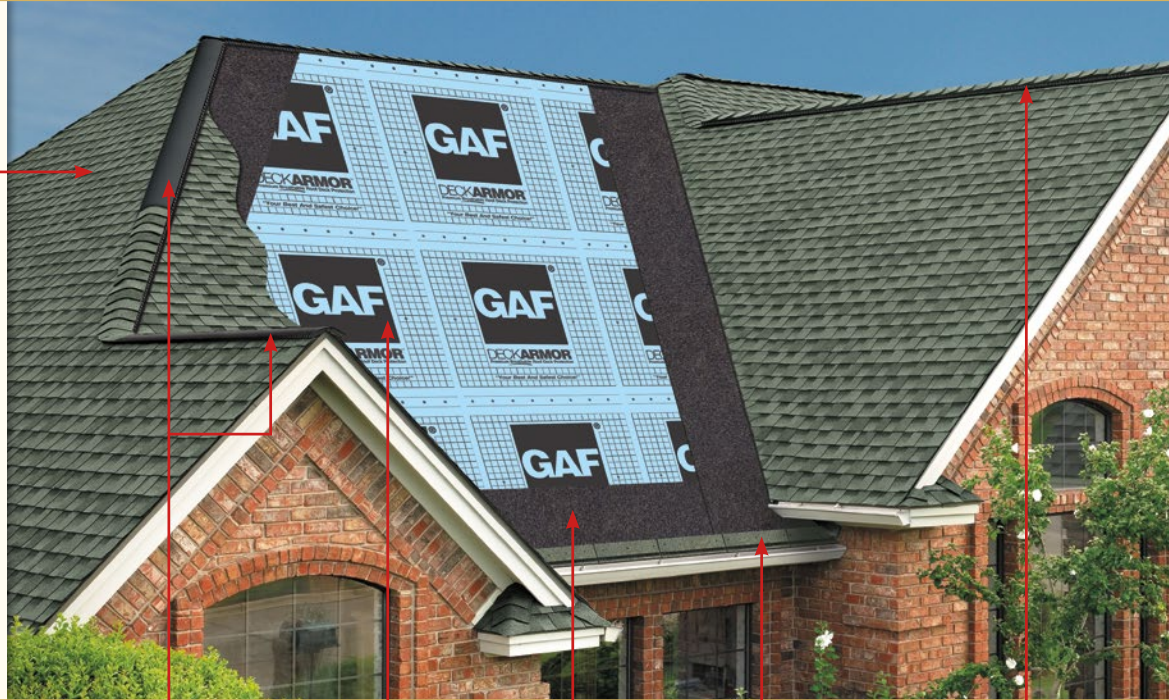

Upgrade to the: LIFETIME ROOFING SYSTEM

Quality You Can Trust... From North America's Largest Roofing Manufacturer!

gaf.com

When you upgrade from a Royal Sovereign® Shingle to any GAF Lifetime Shingle and install at least 3 qualifying GAF accessories, you'll automatically get:

- A Lifetime Ltd. warranty on your shingles and all qualifying GAF accessories!*
- Non-prorated coverage for the first 10 years!*

LIFETIME SHINGLES

GAF offers you many great Lifetime Shingle choices, including Timberline® Shingles with Advanced Protection® Shingle Technology. They're the #1-selling shingles in North America!

Advanced Protection® Shingle Technology results in superior protection for your home, while reducing the use of precious natural resources. That's better for your home—and better for the environment!

To learn more about why Advanced Protection® Shingles are your best choice, visit gaf.com/aps.

†In the North, building codes require the use of Leak Barrier at the eaves.

Cobra® Attic Ventilation

Helps remove excess heat and moisture from your attic while providing an exceptionally strong layer of protection against wind-driven rain. Also, lies flatter for a better-looking roof.

Roof Deck Protection

Provides exceptional protection against leaks caused by roof settling and extreme weather. Ideal upgrade at all vulnerable areas (including at the eaves in the North†).

Leak Barrier

Saves time, eliminates waste, and reduces the risk of blow-off...and may even help qualify for upgraded wind warranty coverage (see GAF Shingle & Accessory Ltd. Warranty* for details).

Starter Strip Shingles

Enhances the beauty of your home while guarding against leaks at the hips and ridges.

Ridge Cap Shingles

Enhances the beauty of your home while guarding against leaks at the hips and ridges.

SALES OFFICES:

NORTHEAST 717-866-8392	CENTRAL 630-296-1980	SOUTHEAST 813-829-8880	SOUTHWEST 972-851-0500	WEST 800-445-9330	CANADA 855-492-8085	WORLD HQ 973-628-3000

©2014 GAF 4/14 #054 1361 Alps Road, Wayne, NJ 07470 253221-0613 RESRS110