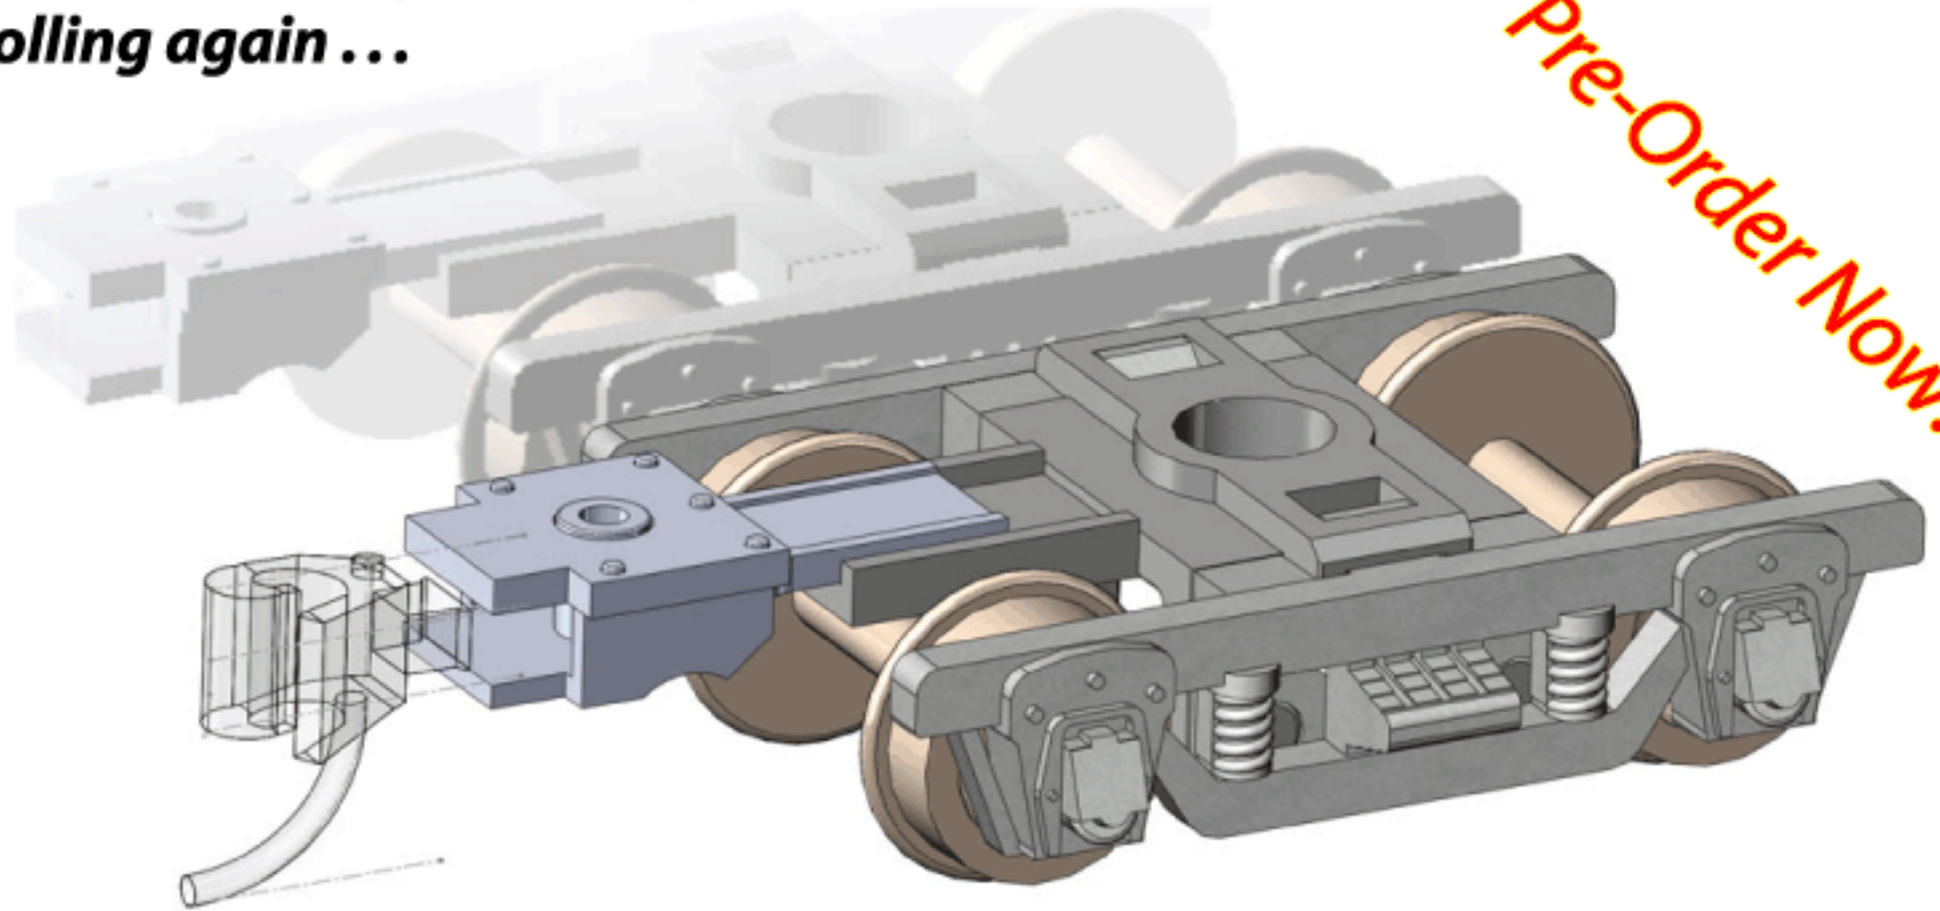

***Time to dust off your plans to get your old rolling stock and kitbash passenger car projects rolling again ...***

**Pre-Order Now!**

*Used on passenger rolling stock extensively in North America since 1910 with UC brake gear.*

**4-wheel Heavyweight Passenger Truck, adjustable draft gear, MT couplers, metal 36" wheelsets, bolster pins.**

**Item # 999009 \$12.89 pair**

**WHEELS OF TIME**

**N Scale**