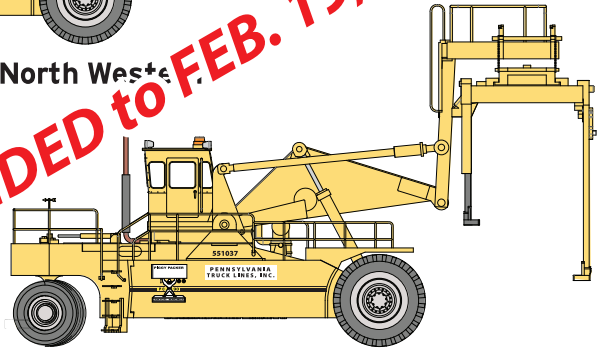

30020 Pennsylvania Truck Lines
(contractor to PRR, PC, Conrail)