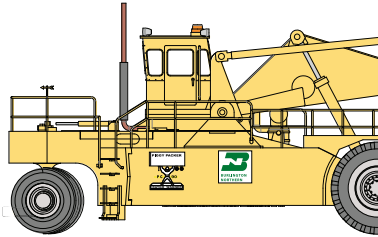

WHEELS OF TIME

THE REAL THING IN HO SCALE

30002 CSX

MSRP \$78.99

30003 CP RAIL
(action red)

30004 Burlington Northern

30005 Norfolk & Western

30016 FWD Wagner
(leased unit to RRs)