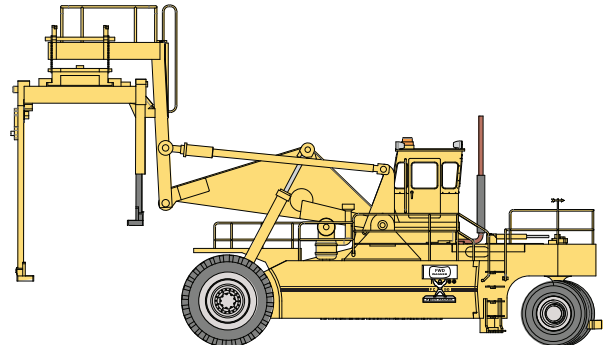

WHEELS OF TIME

THE REAL THING IN HO SCALE

30002 CSX

MSRP \$78.99

30003 CP RAIL
(action red)

30004 Burlington Northern

30005 Norfolk & Western

30016 FWD Wagner
(leased unit to RRs)