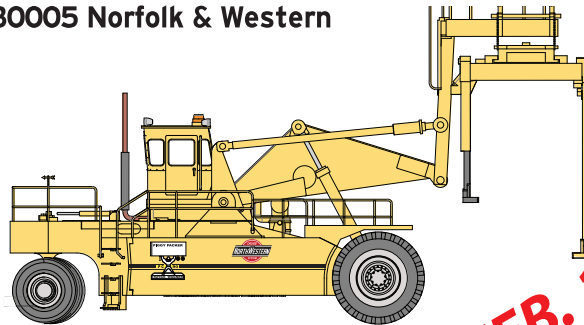

30018 Chicago & North Western