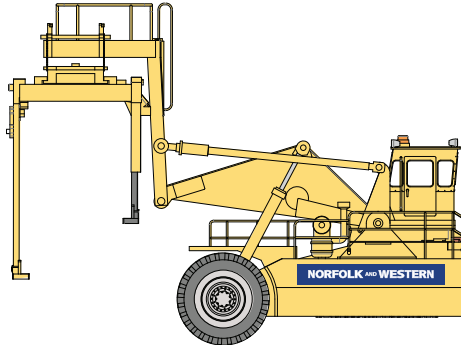

WHEELS OF TIME

THE REAL THING IN HO SCALE

30002 CSX

MSRP \$78.99

30003 CP RAIL
(action red)

30004 Burlington Northern

30005 Norfolk & Western

30016 FWD Wagner
(leased unit to RRs)