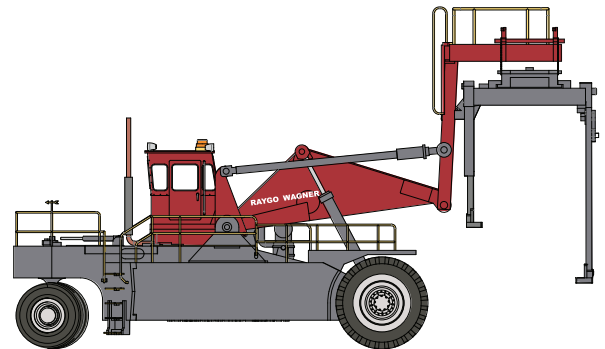

30022 Demo Red

Wheels of Time (www.wheelsovertime.com) manufactures authentically detailed scale model trains, vehicles and related accessories. History in your hands.

Wheels of Time . P.O. Box 846 . Mountain View . CA 94043 . FAX 1-866-737-9654 Toll Free US/Canada . talk2us@wheelsovertime.com