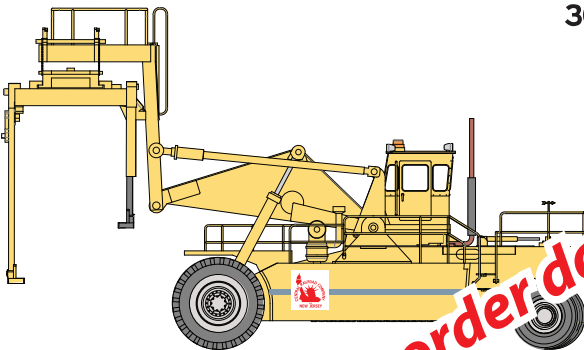

30019 Central RR Co