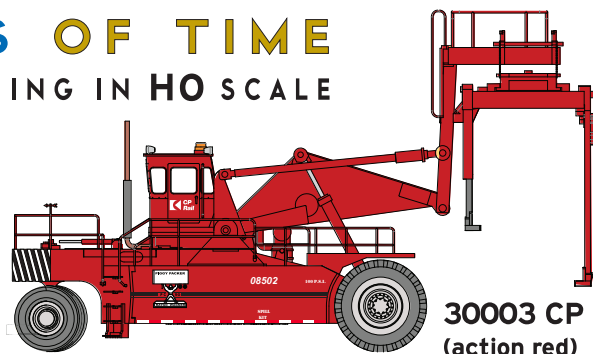

WHEELS OF TIME

THE REAL THING IN HO SCALE

30002 CSX

MSRP \$78.99

30003 CP RAIL
(action red)

30004 Burlington Northern

30005 Norfolk & Western

30016 FWD Wagner
(leased unit to RRs)