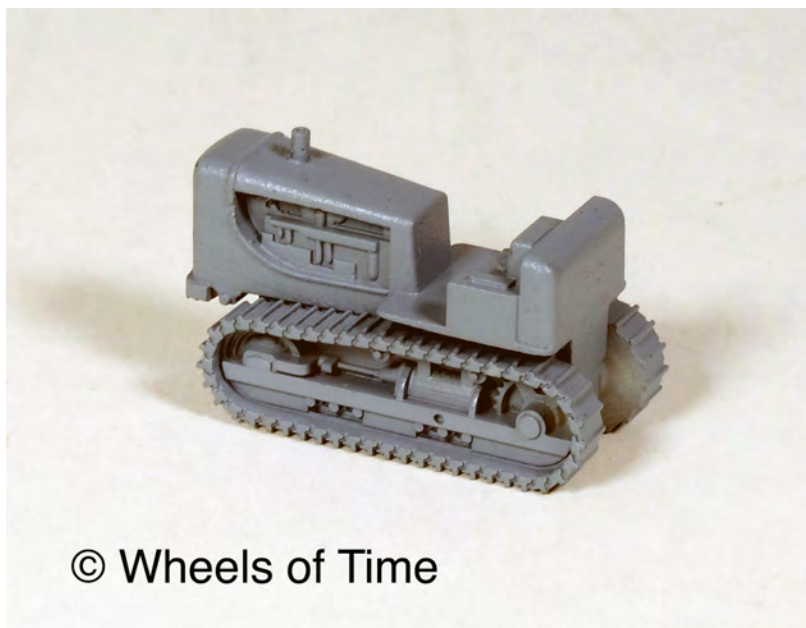

GUESS THE CRAWLER CONTEST STARTING TODAY ENDING 7/31/15

© Wheels of Time

© Wheels of Time

© Wheels of Time

- Contest Rules -

- First 5 correct guesses that are date-stamped by email or U.S. Mail cancellation date wins a free N scale model of a crawler tractor.*
- Identify BOTH make and model number for a correct answer.
- One entry per person.
- No partial correct guesses.
- Email or U.S. Mail (postmarked) entry must be made between 7/14 - 7/31/15 11:59 p.m.
- Non-U.S. contestant may require shipping cost to your address.

Model and Winners will be posted in August 2015.

*Resin model requires painting and assembly.

Perfect for Wheels of Time flat car loads and scenic layout detail.

Sale details for purchasing will be opening up in August.