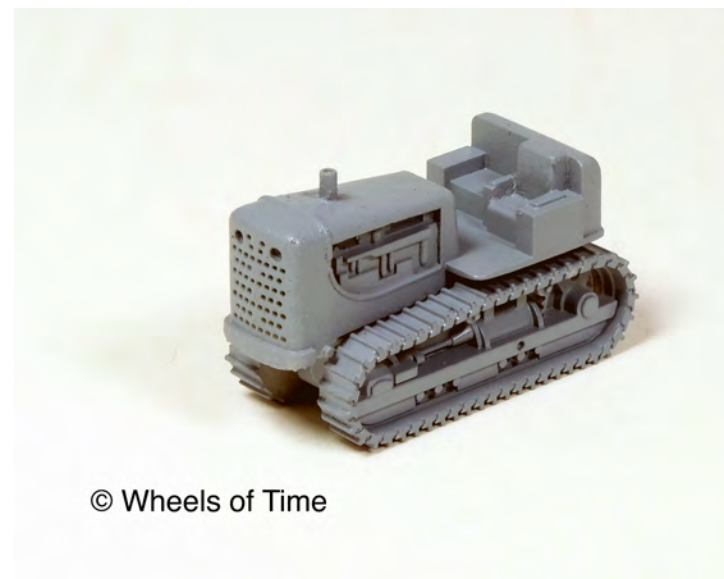

GUESS THE CRAWLER CONTEST STARTING TODAY ENDING 7/31/15

© Wheels of Time

© Wheels of Time

© Wheels of Time

- Contest Rules -

- First 5 correct guesses that are date-stamped by email or U.S. Mail cancellation date wins a free N scale model of a crawler tractor.*
- Identify BOTH make and model number for a correct answer.
- One entry per person.
- No partial correct guesses.
- Email or U.S. Mail (postmarked) entry must be made between 7/14 - 7/31/15 11:59 p.m.
- Non-U.S. contestant may require shipping cost to your address.

Model and Winners will be posted in August 2015.

*Resin model requires painting and assembly.

Perfect for Wheels of Time flat car loads and scenic layout detail.

Sale details for purchasing will be opening up in August.