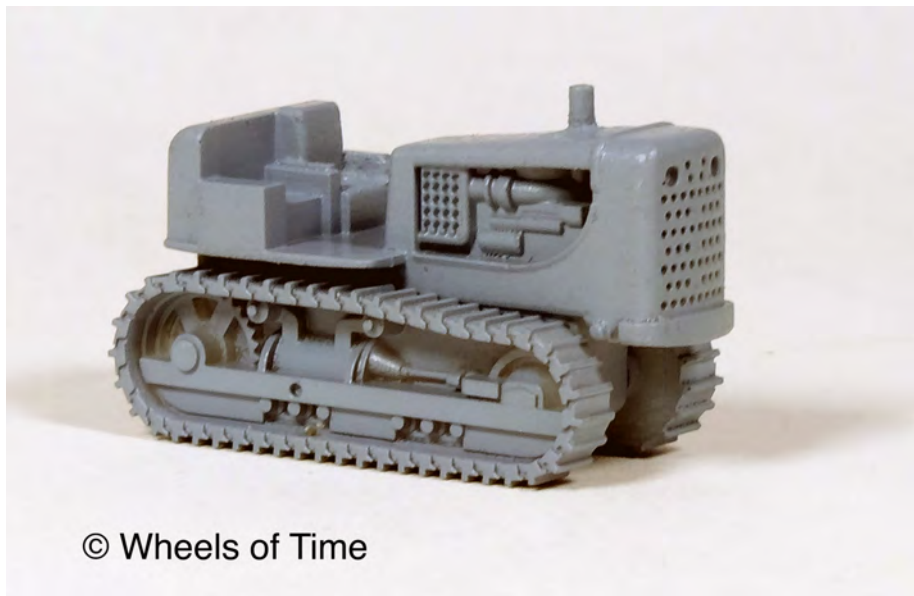

GUESS THE CRAWLER CONTEST STARTING TODAY ENDING 7/31/15

© Wheels of Time

© Wheels of Time

© Wheels of Time

- Contest Rules -

- First 5 correct guesses that are date-stamped by email or U.S. Mail cancellation date wins a free N scale model of a crawler tractor.*
- Identify BOTH make and model number for a correct answer.
- One entry per person.
- No partial correct guesses.
- Email or U.S. Mail (postmarked) entry must be made between 7/14 - 7/31/15 11:59 p.m.
- Non-U.S. contestant may require shipping cost to your address.

Model and Winners will be posted in August 2015.

*Resin model requires painting and assembly.

Perfect for Wheels of Time flat car loads and scenic layout detail.

Sale details for purchasing will be opening up in August.