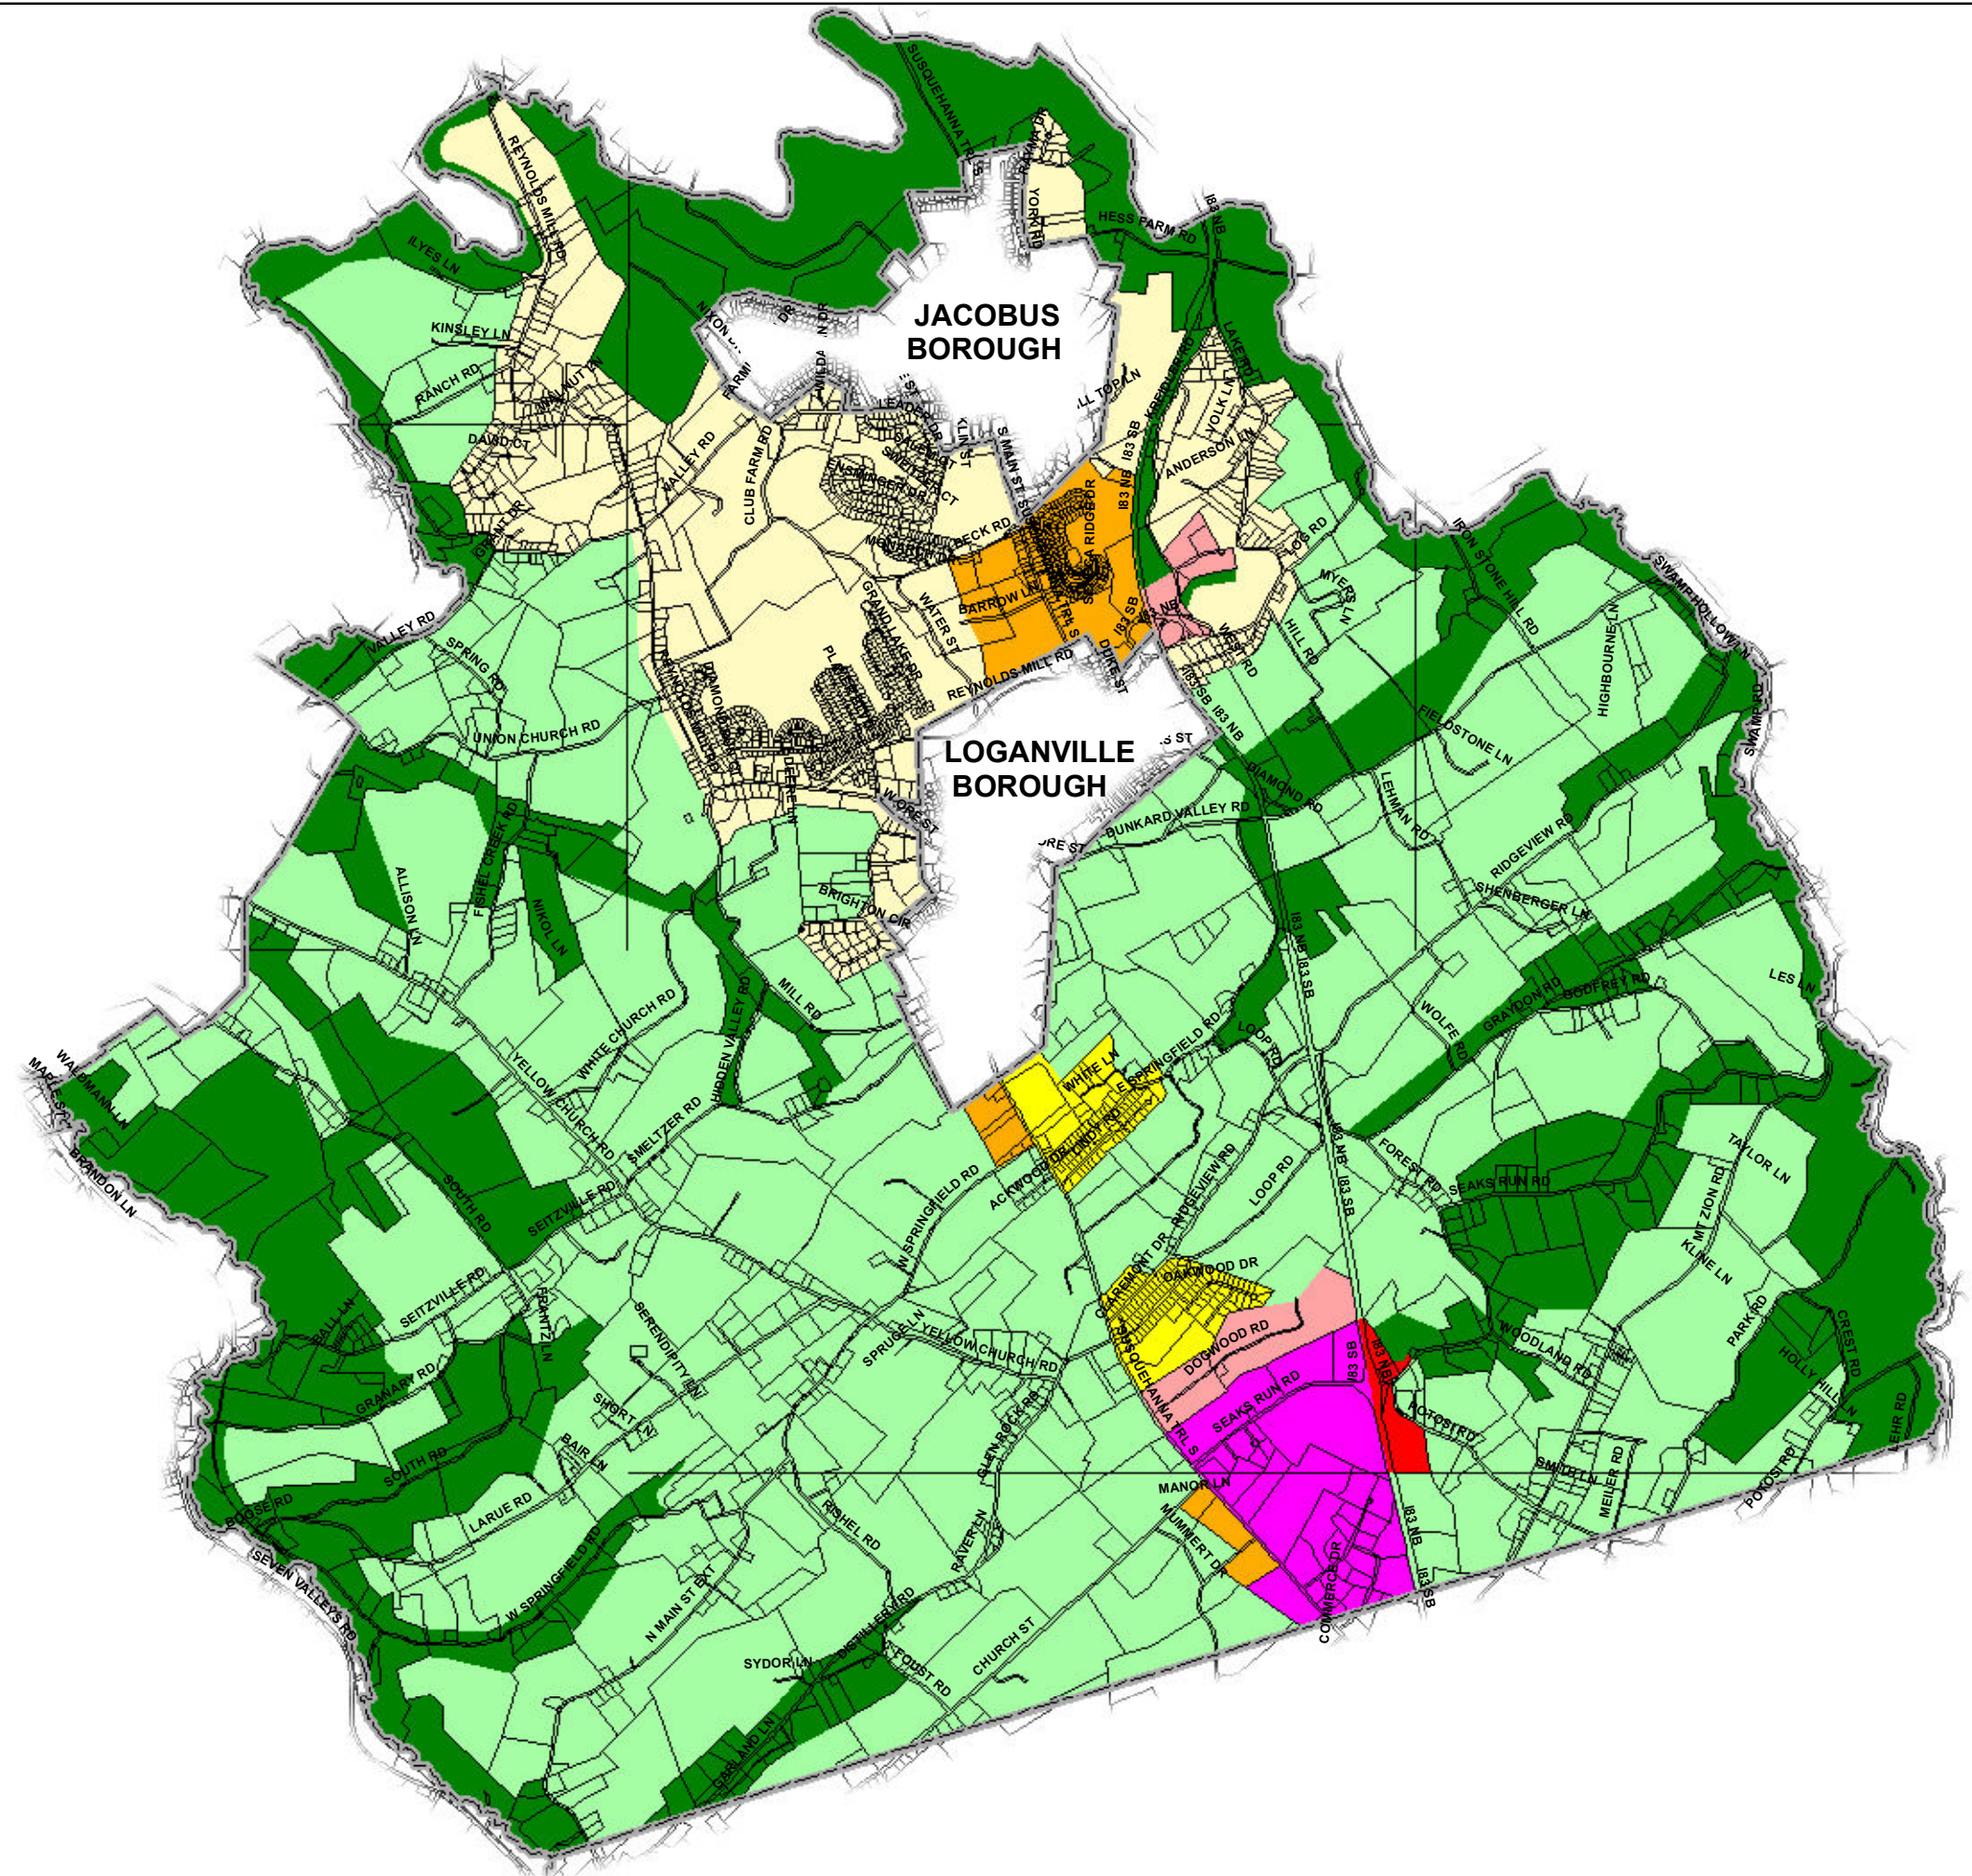

**SPRINGFIELD TOWNSHIP  
YORK COUNTY, PENNSYLVANIA**

**ZONING MAP**

**ZONING CLASSIFICATIONS**

-  Agricultural
-  Campus Industrial
-  Conservation
-  Highway Commercial
-  Industrial
-  Residential
-  Residential Open Space
-  Village

Printed on 11/15/2012

The York County Planning Commission provides this Geographic Information System map and/or data (collectively the "Data") as a public information service. The Data is not a legally recorded plan, survey, official tax map, or engineering schematic and should be used for only general information. Reasonable effort has been made to ensure that the Data is correct; however the Commission does not guarantee its accuracy, completeness, or timeliness. The Commission shall not be liable for any damages that may arise from the use of the Data."