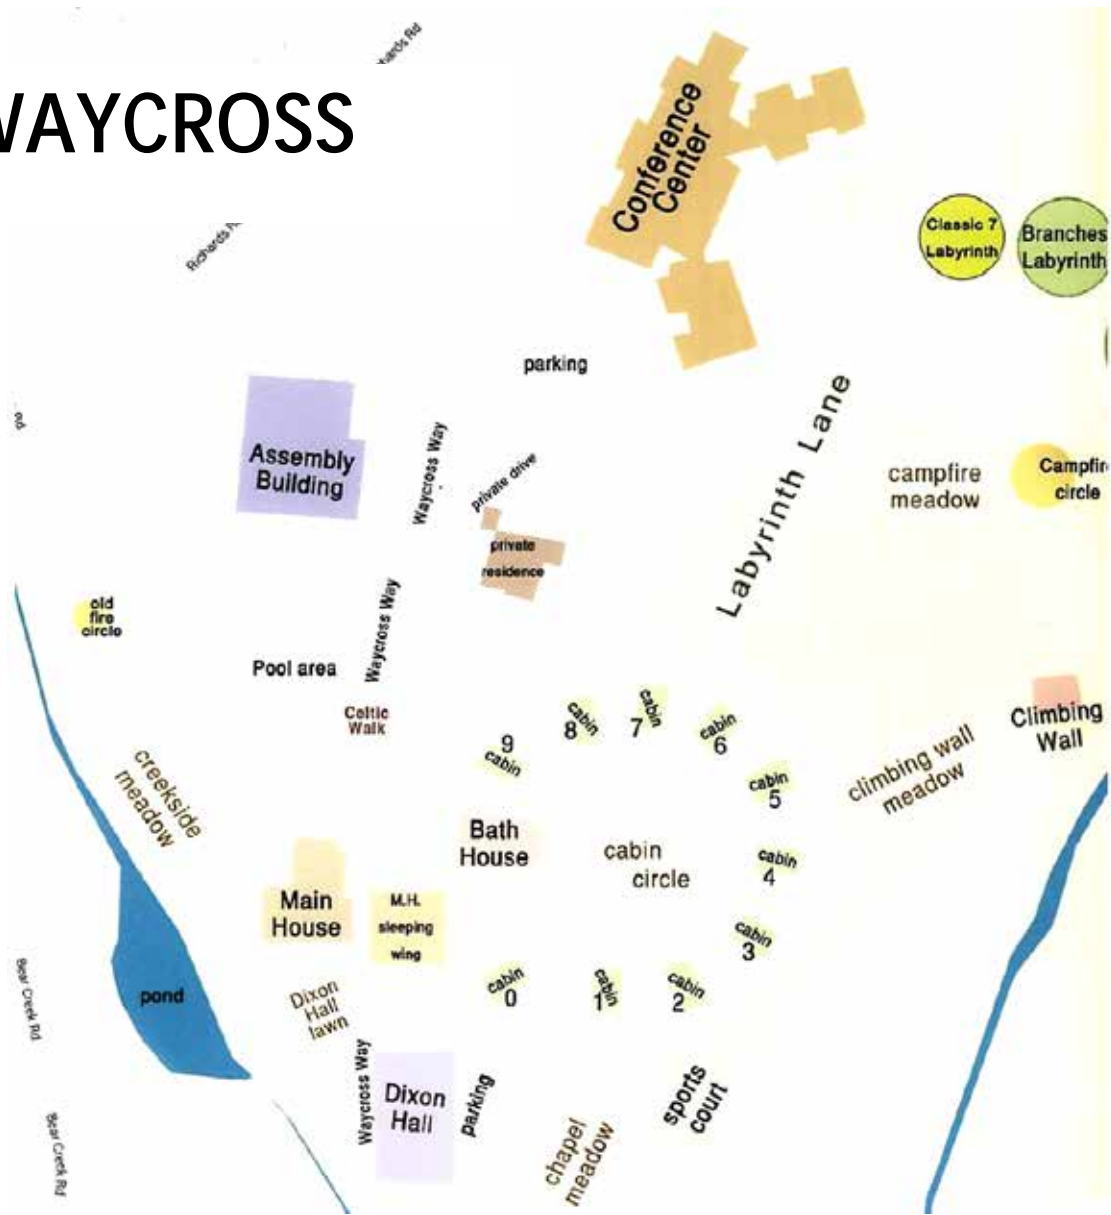

# WAYCROSS

## Location Details

- **The following rooms are in the Assembly Building:** Poplar (first floor), Sassafras (first floor), Elm (lower level), Birch (lower level), Craft (lower level).
- **Worship and all plenary sessions** (keynotes, ECCC Update, Business Meeting) will be in Poplar.
- **The following rooms are in the Conference Center:** Room A, Room B, Room C, Oak Hospitality, Cherry Hospitality, Umbrella Room, Four Seasons Room.
- **Evening Social Time** will be in the Conference Center first floor common areas.
- **The ECCC “office”** will be in Room A.
- **Every reflection group** has a designated meeting spot, though your group may choose to move elsewhere. Plan to meet at your designated spot for the first gathering.
- **The Exhibit Hall** will be in Poplar on Monday and Tuesday. These sponsors have valuable information, resources, and discounts to share with you, and help us keep this conference affordable: Please plan to visit them!