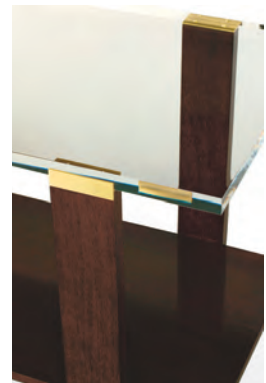

THE DUPLEX

SIDE TABLE   VH2302

DIMENSIONS: 35.5" W x 19.25" D x 29.5" H

FINISH OPTIONS: Mahogany Frame with Lucite or Mahogany Top
Standard Mahogany Finishes
Standard Brass Hardware
Steel Hardware Available

NOTE: Lucite is not impervious to scratches.