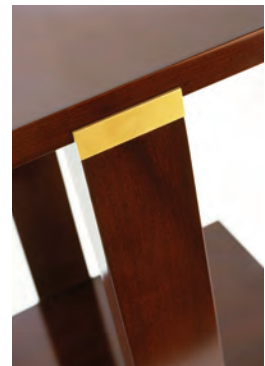

VICTORIA HAGAN

HOME COLLECTION

THE WARNER

CONSOLE TABLE VH2501

DIMENSIONS: 60"W x 18"D x 36" H

FINISH OPTIONS: Mahogany Frame with
Standard Mahogany Finishes
Standard Brass Hardware
Steel Hardware Available