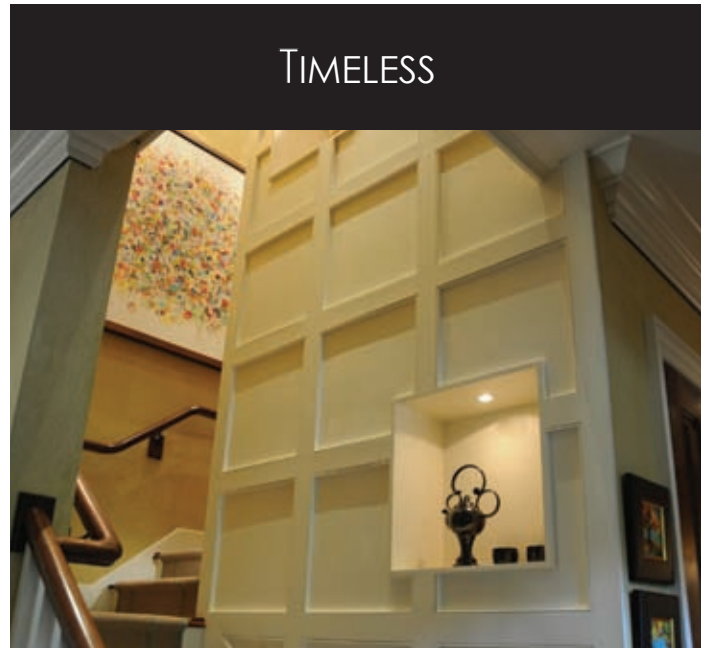

TIMELESS

by DESIGN

PelhamArchitects.com