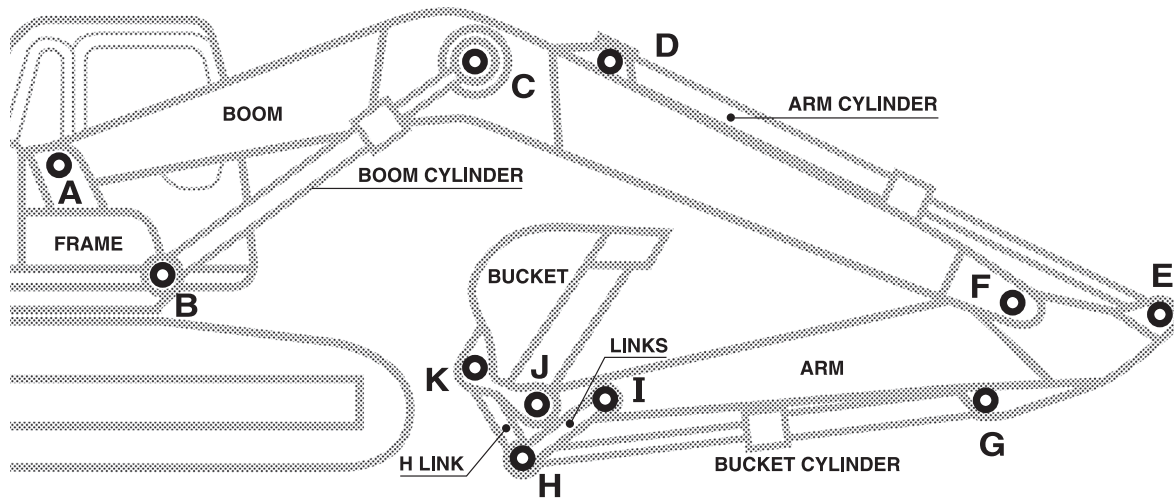

Komatsu PC120 - PC128US - PC138US - PC150

Description	kgs	KSet Part No.	Price Ea EX GST	Dust Seals	Shim Kits
A PIN, Boom to Frame BUSH (2)	22 1.2	PC120-PIN-A PC120-BUSH-A	\$ 288 \$ 98	 PC120-SEAL-A (4) \$12	
B PIN, Boom Cyl to Frame (2) BUSH (2)	7 1	PC120-PIN-B PC120-BUSH-B	\$ 168 \$ 68	PC120-SEAL-B (4) \$12	SM71 \$25 130 Dia x 71 Dia 2 x 1mm thick 2 x 2mm thick 2 x 3mm thick
C PIN, Boom Cyl to Boom BUSH (2)	20 1	PC120-PIN-C PC120-BUSH-C	\$ 260 \$ 68	PC120-SEAL-C (4) \$12	
D PIN, Arm Cyl to Boom BUSH (1)	7 1	PC120-PIN-D PC120-BUSH-D	\$ 180 \$ 68	PC120-SEAL-D (2) \$12	SM71 \$25
E PIN, Arm Cyl to Arm BUSH (1)	7 1	PC120-PIN-E PC120-BUSH-E	\$ 180 \$ 68	PC120-SEAL-E (2) \$12	SM71 \$25
F PIN, Boom to Arm BUSH (2)	13 1.1	PC120-PIN-F PC120-BUSH-F	\$ 240 \$ 78	PC120-SEAL-F (2) \$12	SM71 \$25
G PIN, Bucket Cyl to Arm BUSH (1)	6 0.9	PC120-PIN-G PC120-BUSH-G	\$ 170 \$ 84	PC120-SEAL-G (2) \$12	SM66 \$22
H PIN, Bucket Cyl to Links BUSH, Bkt Cyl Rod end (1) BUSH, Crowd Links Top (2)	10 0.8 0.7	PC120-PIN-H PC120-BUSH-HR PC120-BUSH-HL	\$ 280 \$ 80 \$ 70	PC120-SEAL-HR (2) \$12 PC120-SEAL-HL (4) \$12	115 Dia x 66 Dia 2 x 1mm thick 2 x 2mm thick 2 x 3mm thick
I PIN, Arm to Guide Links BUSH (2)	8 0.8	PC120-PIN-I PC120-BUSH-I	\$ 270 \$ 68	PC120-SEAL-I (2) \$16	SM61 \$21
J PIN, Arm to Bucket BUSH, Arm to Bucket (2)	10 1.9	PC120-PIN-J PC120-BUSH-J	\$ 190 \$ 154	PC120-SEAL-J (2) \$16	110 Dia x 61 Dia 2 x 1mm thick 2 x 2mm thick 2 x 3mm thick
K PIN, Bucket to Links BUSH, Bkt to Links (2)	10 1.1	PC120-PIN-K PC120-BUSH-K	\$ 190 \$ 78	PC120-SEAL-K (4) \$14	