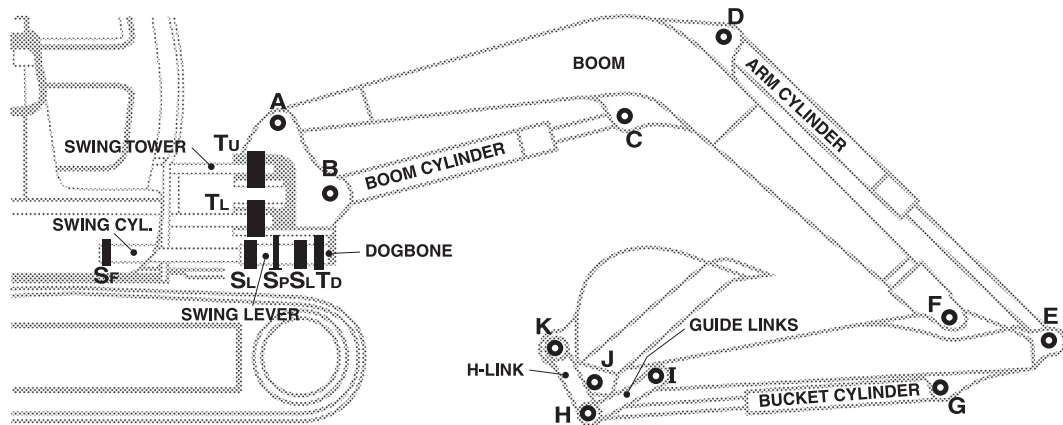

Komatsu Mini Excavators - PC45 - PC60 - PC75UU

Loc.	Description	Part No.	Price Ea
			Ex GST
A	Pin, Boom to Frame Bush (2) Steel	PC45-PIN-A PC45-BUSH-A	\$180 \$ 66
B	Pin, Boom Cyl to Frame Bush	PC45-PIN-B PC45-BUSH-B	\$122 \$ 60
C	Pin, Boom to Boom Cyl Bush	PC45-PIN-C PC45-BUSH-C	\$162 \$ 56
D	Pin, Boom to Arm Cyl Bush	PC45-PIN-D PC45-BUSH-D	\$148 \$ 36
E	Pin, Arm to Arm Cyl Bush	PC45-PIN-E PC45-BUSH-E	\$126 \$ 36
F	Pin, Boom to Arm Bush (2)	PC45-PIN-F PC45-BUSH-F	\$152 \$ 54
G	Pin, Arm to Bucket Cyl Bush	PC45-PIN-G PC45-BUSH-G	\$118 \$ 45
H	Pin, Links to Bkt Cyl Bush, Bkt Cyl to Rod End Bush, Bucket Link (2)	PC45-PIN-H PC45-BUSH-HR PC45-BUSH-HL	\$194 \$ 45 \$ 50
I	Pin, Arm to Link 1731on Bush (2), Arm to Links	PC45-PIN-I PC45-BUSH-I	\$194 \$ 50
J	Pin, Bucket to Arm Bush Arm to Bkt Pin (2)	PC45-PIN-J PC45-BUSH-J	\$118 \$ 56
K	Pin, Bucket to H-link Bush Bkt Link - Bkt Pin (2)	PC45-PIN-K PC45-BUSH-K	\$118 \$ 56
TU	Pin, Swing Tower (Top) Bush, Swing Tower	PC45-PIN-TU PC45-BUSH-TU	\$380 \$148
TL	Pin, Tower Lower Bush, Swing Tower	PC45-PIN-TL PC45-BUSH-TL	\$255 \$148
S	Pin, Swing Cyl	PC45-PIN-S	\$122

PC75UU	
PC75-PIN-H	\$190
PC75-BUSH-HR	\$ 88
PC75-BUSH-HL	\$ 86
PC75-PIN-I	\$246
PC75-BUSH-I	\$ 62
PC75-PIN-J	\$192
PC75-BUSH-J	\$130
PC75-PIN-K	\$192
PC75-BUSH-K	\$ 49