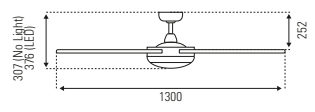

DETAILS & PRODUCT OPTIONS

Model #	Size	Lamp	Colours
FC260134	1300	-	BS, WH
FC262134	1300	B22 Max 2x20w CFL* or 2x40w GLS	BS, WH
FC263134	1300	16w LED	BS, WH

(*globes not included)

SPEED SETTING	1	2	3	4	5	6
AIRFLOW (m ³ /hr)	2,580	4,314	5,844	7,434	9,323	11,038