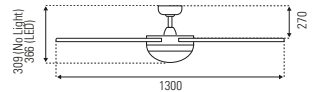

Accessories: 600mm/900mm Downrods (FD130600/
FD130900 Series)