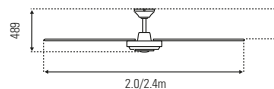

5
YEAR
MOTOR
WARRANTY

2
YEAR
IN HOME
WARRANTY

RHINO

HIGH PERFORMANCE = ENERGY SAVING

- Energy efficient 35w DC motor
- 2.0m OR 2.4m Aluminium Blades (sold separately)
- Blades available in Black with Black or Yellow caps, or White with White and Yellow caps
- Quick and easy installation
- Easy control Summer/Winter setting
- Tropicly rated
- 11° blade pitch

REMOTE CONTROL INCLUDED

- Fan OFF/ON
- 6 adjustable speed control to suit your comfort
- Reversing function for all year use
- Easy setup pairing between remote & receiver
- 65K possible code combinations for independent fan control

Accessories: 150mm/300mm/460mm/600mm/900mm
Downrods (FD479150/FD479300/FD479460/
FD479600/FD479900 Series)

COLOUR OPTIONS