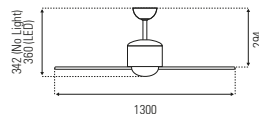

DETAILS & PRODUCT OPTIONS

Model #	Size	Lamp	Colours
FC370133	1300	-	BC, WH
FC378133	1300	12w LED	BC, WH

SPEED SETTING	1	2	3	4	5	6
AIRFLOW (m ³ /hr)	2,307	3,692	5,759	7,206	8,664	10,128

Accessories: 600mm/900mm Downrods (FD360600/
FD360900 Series, FD231134/FD240134 Series)