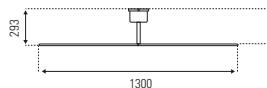

LILY

HIGH PERFORMANCE UP TO 80% ENERGY SAVING

- Energy efficient 35w DC motor
- Quick and easy installation
- Easy control Summer/Winter setting
- Tropically rated
- 1300mm (52") PC blades
- 15° blade pitch
- 11,193m³/hr maximum air movement

REMOTE CONTROL INCLUDED

- Fan OFF/ON
- 6 adjustable speed control to suit your comfort
- Reversing function for all year use
- Easy setup pairing between remote & receiver
- 65K possible code combinations for independent fan control

DETAILS & PRODUCT OPTIONS

Model #	Size	Lamp	Colours
FC410133	1300	-	BC, WH

SPEED SETTING	1	2	3	4	5	6
AIRFLOW (m³/hr)	2,379	4,206	6,251	7,998	9,664	11,193

COLOUR OPTIONS