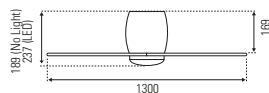

DETAILS & PRODUCT OPTIONS

Model #	Size	Lamp	Colours
FC380133	1300	-	BC, WH
FC388133	1300	12w LED	BC, WH

SPEED SETTING	1	2	3	4	5	6
AIRFLOW (m ³ /hr)	2,262	3,872	5,316	8,561	10,107	11,590

Accessories: 600mm/900mm Downrods (FD360600/
FD360900 Series, FD231134/FD240134 Series)