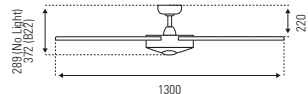

Accessories: 900mm Downrods (FD400900 Series)

COLOUR OPTIONS