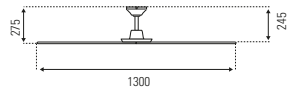

Accessories: 900mm Downrods (FD420900WH)