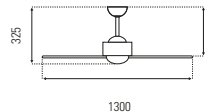

5
YEAR
MOTOR
WARRANTY

2
YEAR
IN HOME
WARRANTY

RIO

HIGH PERFORMANCE UP TO 81% ENERGY SAVING

- Energy efficient 35w DC motor
- Quick and easy installation
- Easy control Summer/Winter setting
- Tropically rated
- 1300mm (52") Plywood blades
- 15° blade pitch
- 10,191m³/hr maximum air movement

REMOTE CONTROL INCLUDED

- Fan OFF/ON
- 6 adjustable speed control to suit your comfort
- Reversing function for all year use
- Easy setup pairing between remote & receiver
- 65K possible code combinations for independent fan control

DETAILS & PRODUCT OPTIONS

Model #	Size	Lamp	Colours
FC440133	1300	-	BC, WH

SPEED SETTING	1	2	3	4	5	6
AIRFLOW (m³/hr)	2,424	3,944	5,735	7,146	8,962	10,191

Accessories: 600mm/900mm Downrods
(FD360600/FD231134/FD240134 Series)

COLOUR OPTIONS