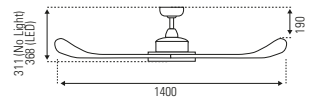

DETAILS & PRODUCT OPTIONS

Model #	Size	Lamp	Colours
FC360143	1400	-	BC, WH
FC368143	1400	12w LED	BC, WH

SPEED SETTING	1	2	3	4	5	6
AIRFLOW (m ³ /hr)	4,463	6,376	8,191	9,660	10,810	12,176

Accessories: 600mm/900mm Downrods (FD360600/
FD360900 Series, FD231134/FD240134 Series)