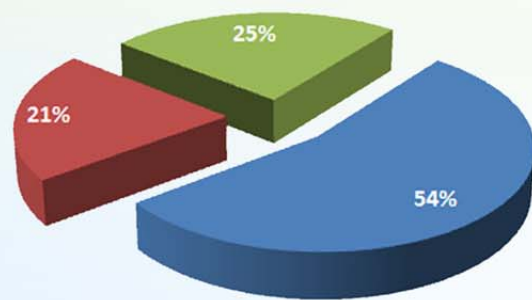

Our Readers are Decision Makers with Titles of Manager or Higher!

- EVP/VP
- C-Level Exec/President Director/Partner
- GM/Manager