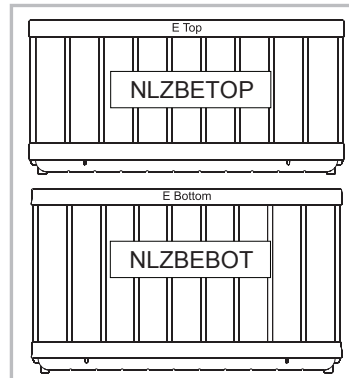

Fridge Basket Selection Guide

Weekender

50L

52L

Classic Single Bin

80L

125L