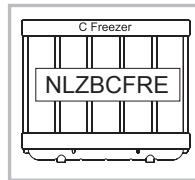

Fridge Basket Selection Guide

Weekender

50L