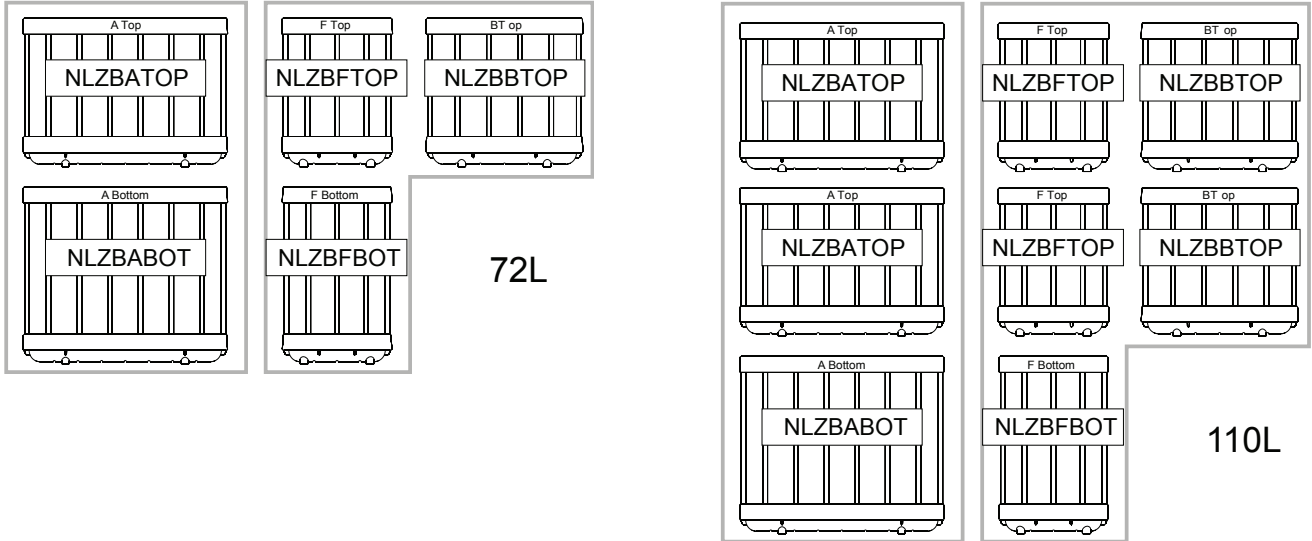

Fridge Basket Selection Guide

Double Door