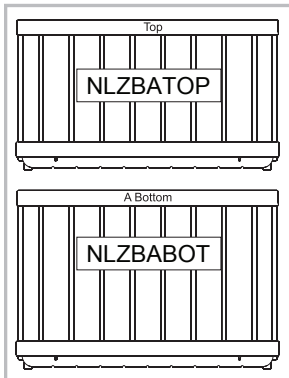

Fridge Basket Selection Guide

Weekender

50L